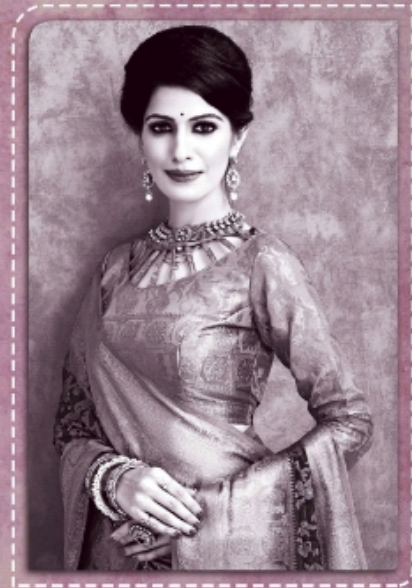

ReynoldsTM
Sarees

Softy
(diamond)

ReynoldsTM
Sarees

Softy
(diamond)

COLOUR Galore

Indulge in the hue
royalty this
season and envelope
yourself in luscious
shades and
amaze designs.

Sanvi

Saheli