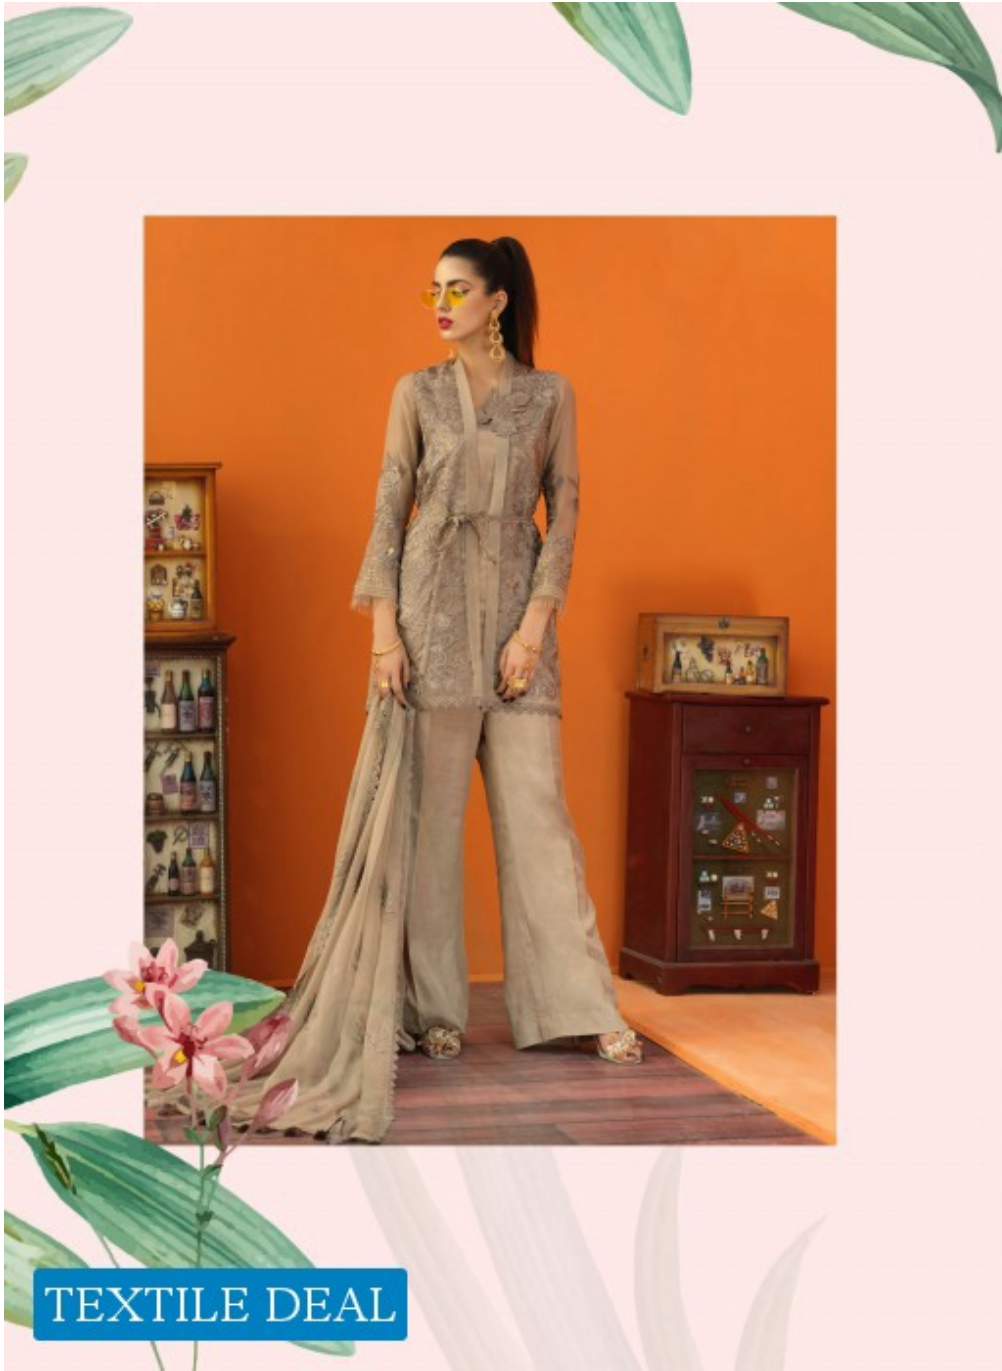

TEXTILE DEAL