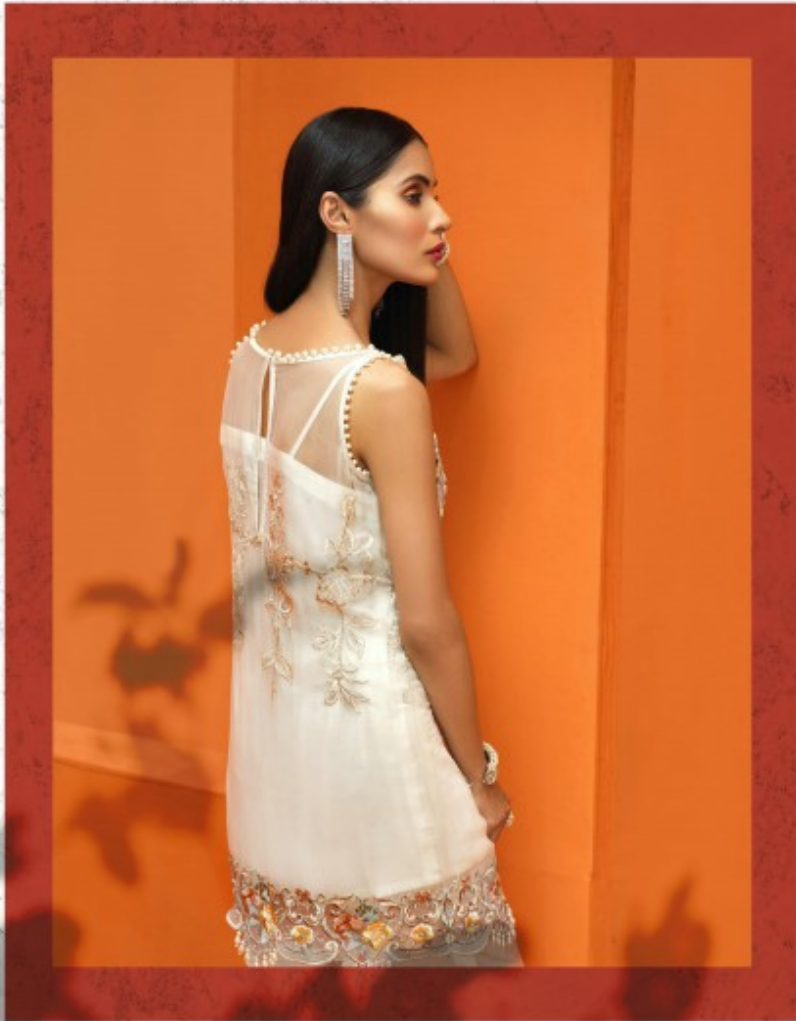

TEXTILE DEAL