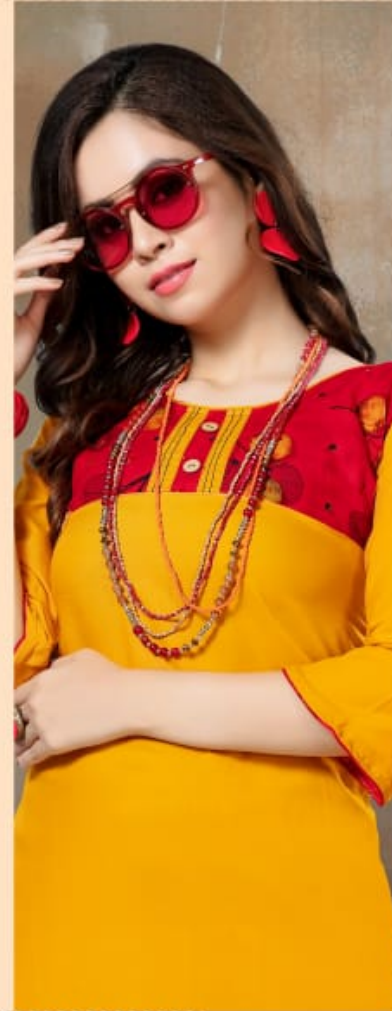

SLE
EVE
YO
UR
LI
FE

THE MOST STUNNING BEAUTY

Vol. 02
Mamata
202

GORGEOUS BEAUTY

make everyday fashionable...everything you need for a fabulous, fresh wardrobe...

there is beauty in all things you just need to look close enough. style is a simple way of saying complicated things

FULL SPECTRUM

Mamata
206

ALL
THAT
GLITTER

 KINTI[®]
Ladies Fashion

POWER FASHION OUT WITH THE OLD

NEW
BLOOM

THE MOST STUNNING BEAUTY

Mamata
204

KINTI
Fashion Future

NEW BLOOM

experience the coolness of the color in contrast with the heat of this season

NATURALLY ATTAINING

BEAUTIFUL

FA
BU
LO
US
FA
SHI
ON

MORNING GLORY

make every moment an alluring minute with this sense stealing piece, which is still sure into your season wardrobe essential.