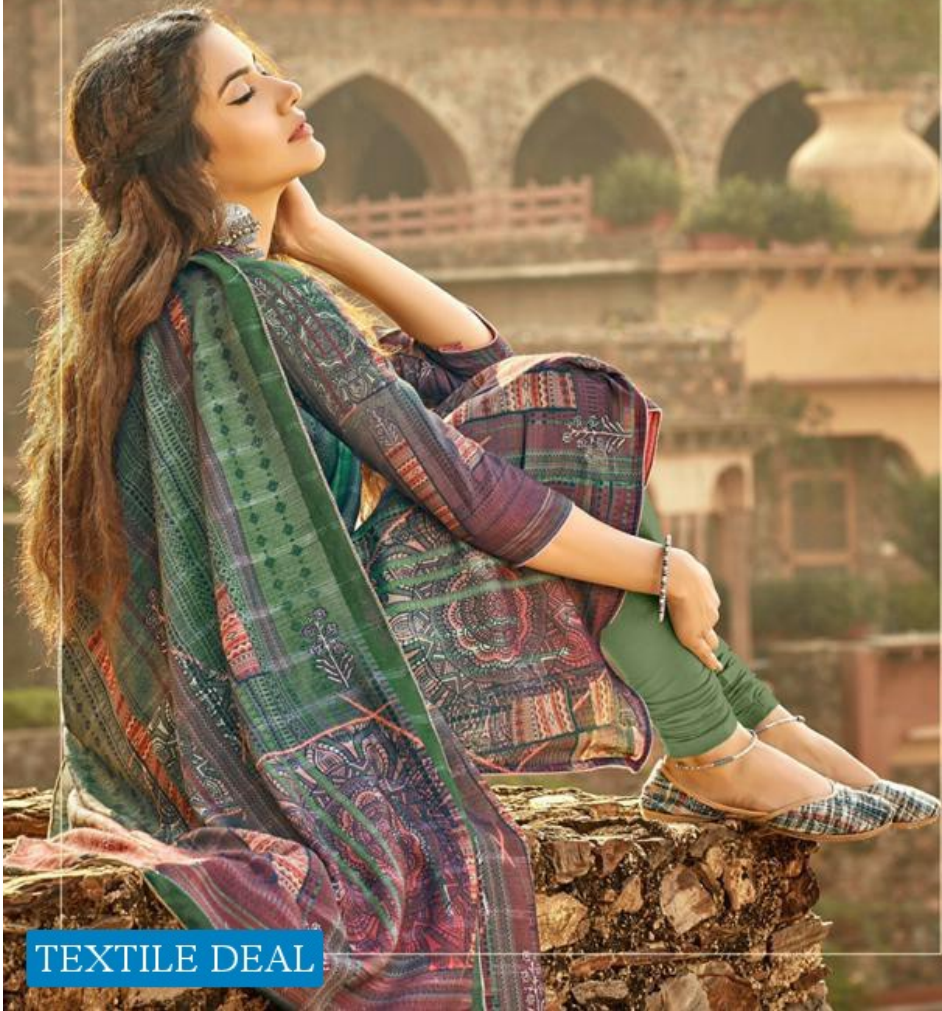

an EPIC tale

TEXTILE DEAL