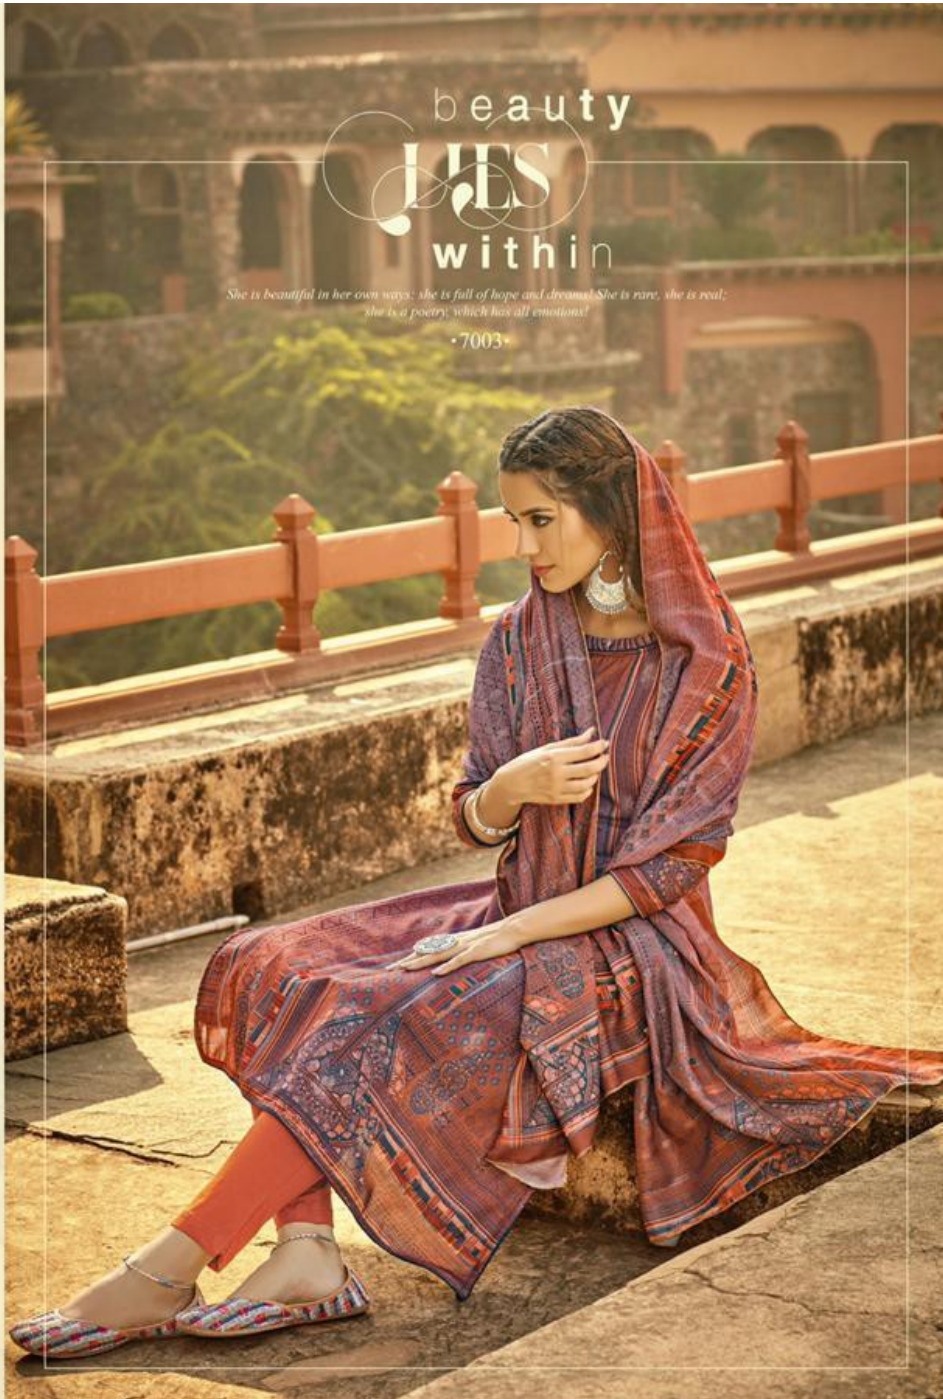

NEEMRANA

She is confident of her choice, she is assertive, appreciates the traditional and natural; she's true to herself!

•7001•

TEXTILE DEAL

STYLE enhances confidence

Experience the exotic floral bliss
in soft hues and embroidered
focal design.

TEXTILE DEAL

beauty
LIES
within

*She is beautiful in her own ways; she is full of hope and dreams. She is rare, she is real;
she is a poetry, which has all emotions!*

• 7003 •

The **SHINING** star

There she is, the evening star. She shines first, she shines brightest, and she shines longest.

There is an ocean
inside her
her soul is
telescope bearing
with every
shade and hue.

•7004•

TEXTILE DEAL

Presenting an epic tale of spirit that is strong and gently monarch? The collection is inspired from the women of today.

an EPIC tale

TEXTILE DEAL

She is unstoppable and she takes anything she wants with a smile. She is a little wildflower with a lot of warrior underneath.

•7002•

TEXTILE DEAL

conquer  universe