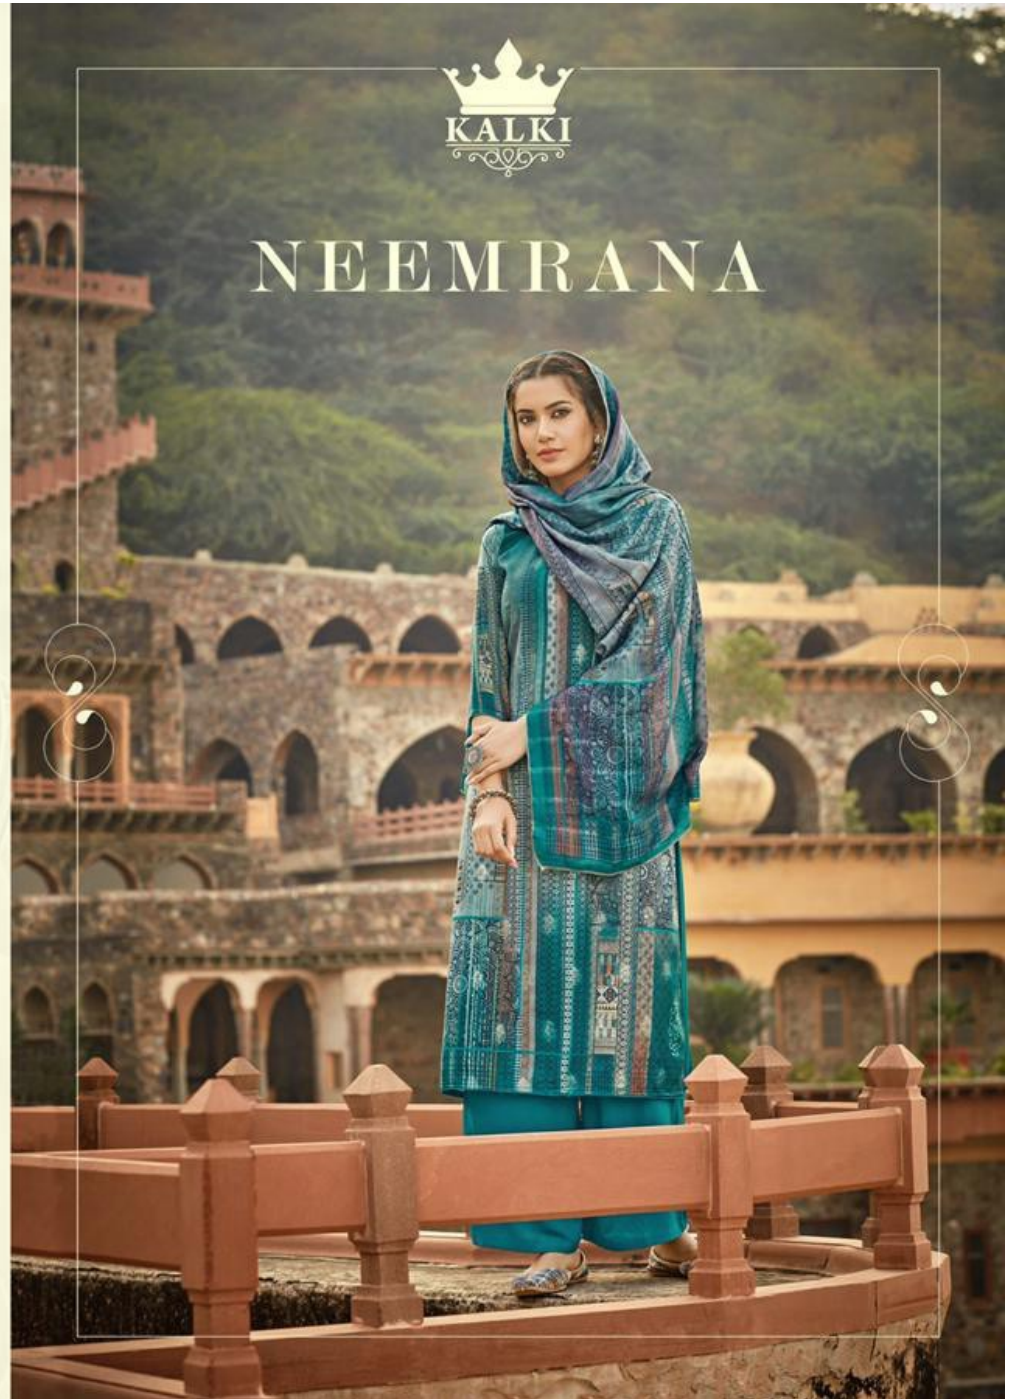

491 87271 49607

TEXTILE DEAL

* COMPLIMENTARY COPY NOT FOR SALE *

NEEMRANA