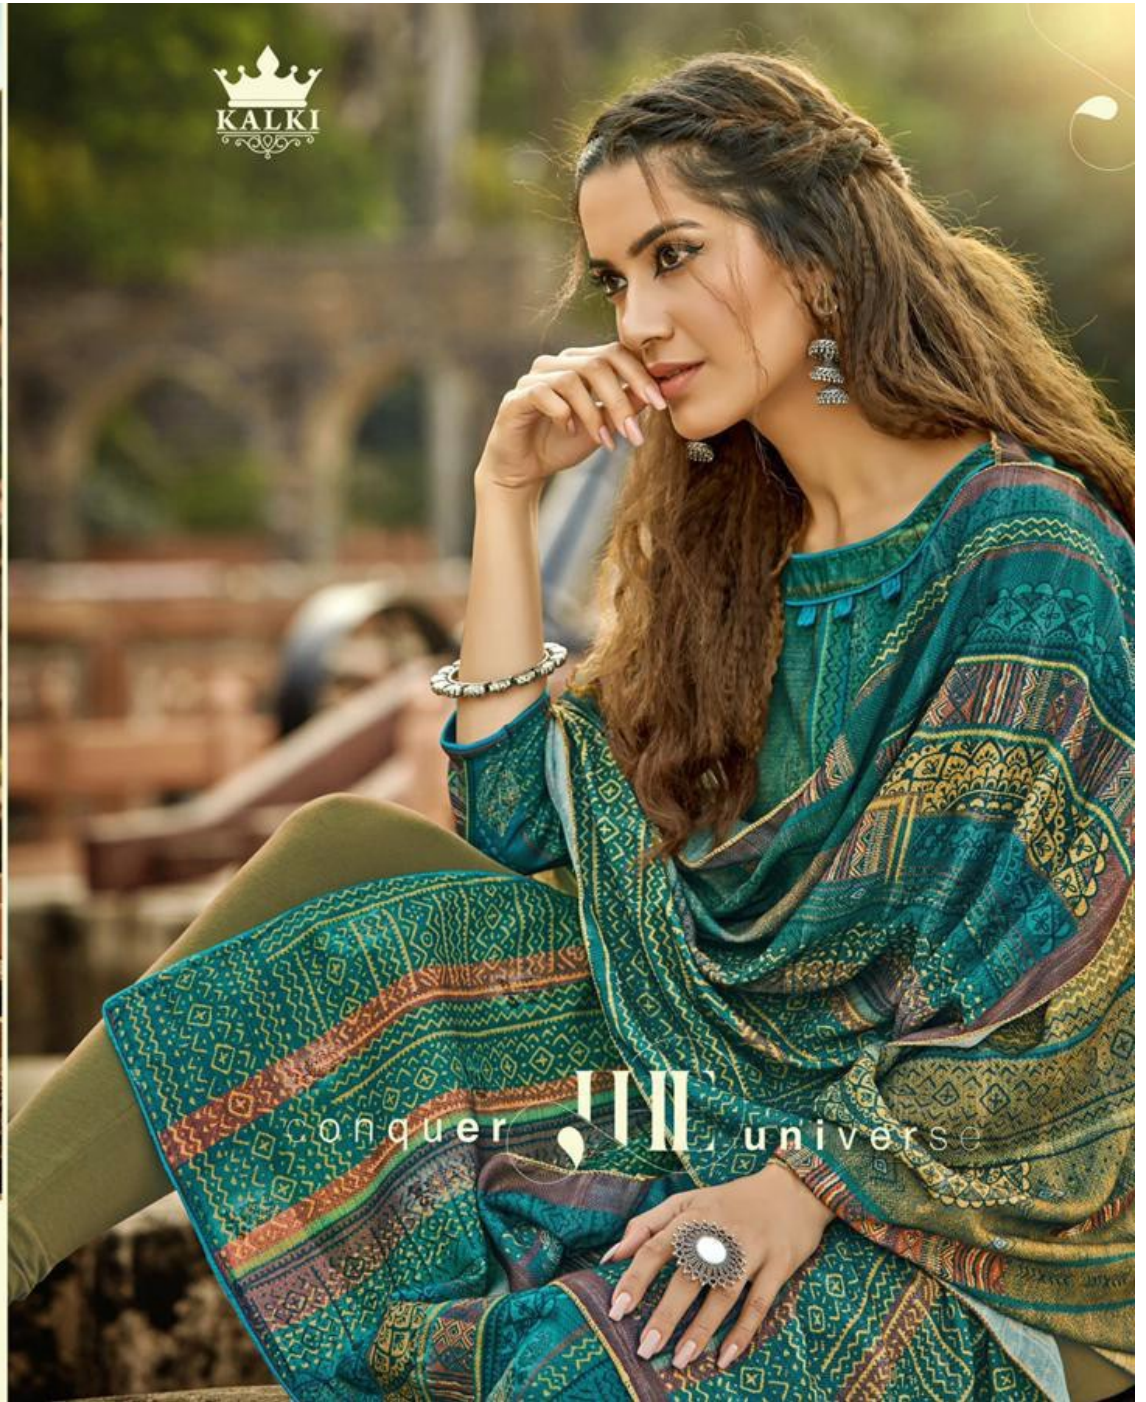

NEEMRANA

She is confident of her choice, she is assertive, appreciates the traditional and natural; she's true to herself!

•7001•

TEXTILE DEAL

STYLE enhances confidence

Experience the exotic floral bliss
in soft hues and embroidered
focal design.

There is an ocean
inside her
her soul is
telescope bearing
with every
shade and hue.

•7004•

TEXTILE DEAL

Presenting an epic tale of spirit that is strong and gently monarch? The collection is inspired from the women of today.

an EPIC tale

TEXTILE DEAL

She is unstoppable and she takes anything she wants with a smile. She is a little wildflower with a lot of warrior underneath.

•7002•

TEXTILE DEAL

conquer  universe