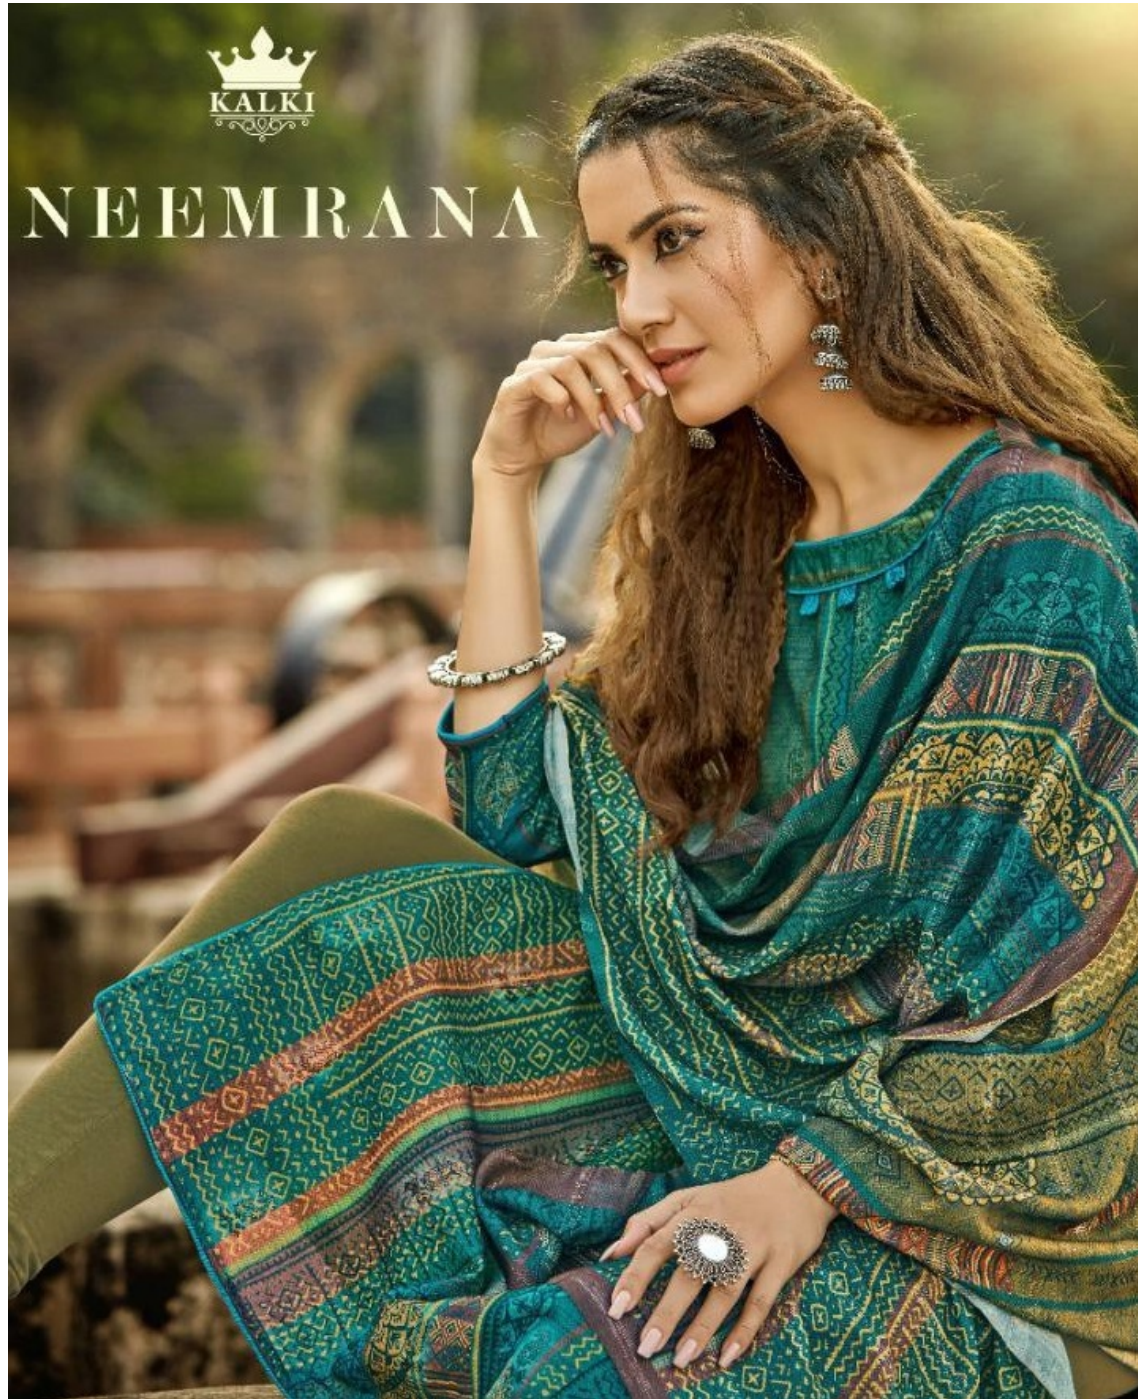

NEEMRANA

She is confident of her choice, she is assertive, appreciates the traditional and natural; she's true to herself!

•7001•

TEXTILE DEAL

STYLE enhances confidence

Experience the exotic floral bliss
in soft hues and embroidered
focal design.

TEXTILE DEAL

beauty
LIES
within

*She is beautiful in her own ways; she is full of hope and dreams. She is rare, she is real;
she is a poetry, which has all emotions!*

• 7003 •

The **SHINING** star

There she is, the evening star. She shines first, she shines brightest, and she shines longest.

There is an ocean
inside her
her soul is
telescope bearing
with every
shade and hue.

•7004•

TEXTILE DEAL

Presenting an epic tale of spirit that is strong and gently monarch? The collection is inspired from the women of today.

an EPIC tale

TEXTILE DEAL

She is unstoppable and she takes anything she wants with a smile. She is a little wildflower with a lot of warrior underneath.

•7002•

TEXTILE DEAL

conquer  universe