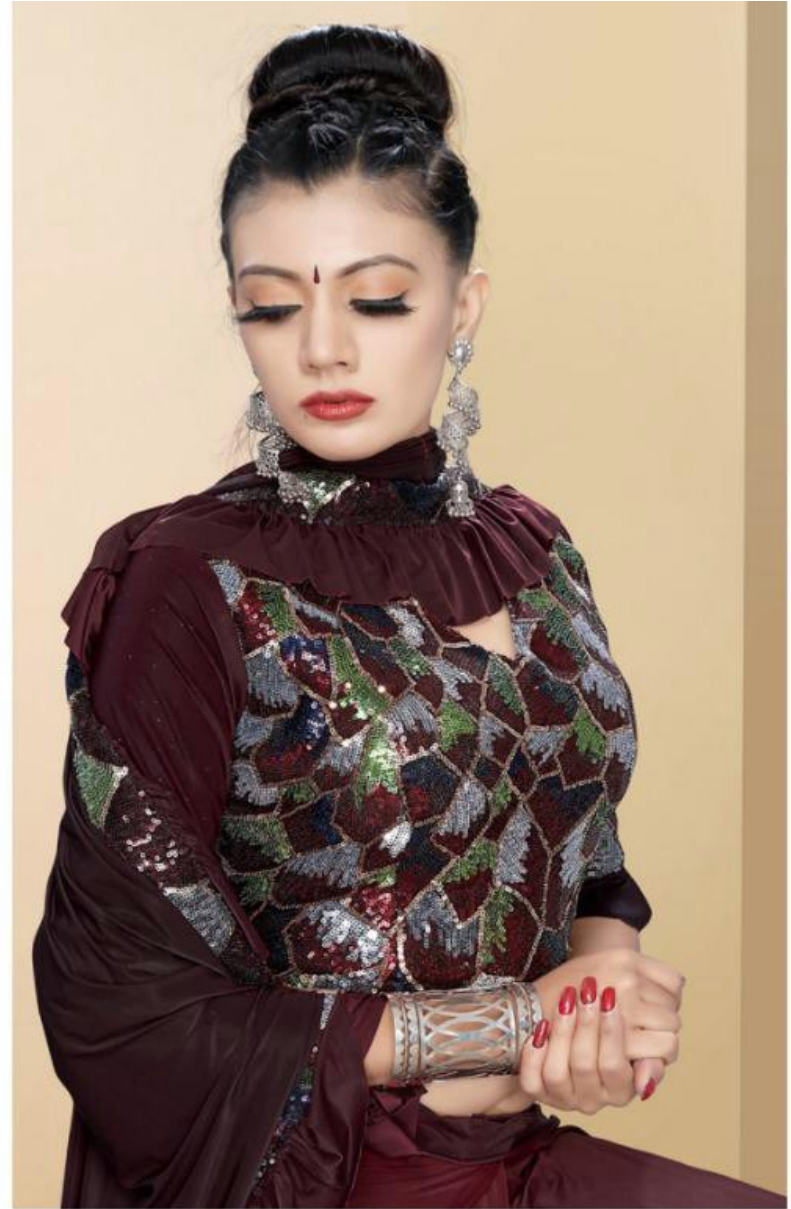

Ananya

TEXTILE DEAL

TEXTILE DEAL

Sensible colour

Sensible colour, excellent design and versatile, smart, great, perfect combination

Style instinct

add up to the next age of style in modern garments, where we revealed it again

TEXTILE DEAL

1111

TEXTILE DEAL

Dream design
Always a subtle touch gives sophistication to any. One's presence is the result of their style.
Design for beautiful life.

Beauty winds

Small, subtle, elegant and graceful, perfect combination of form and femininity