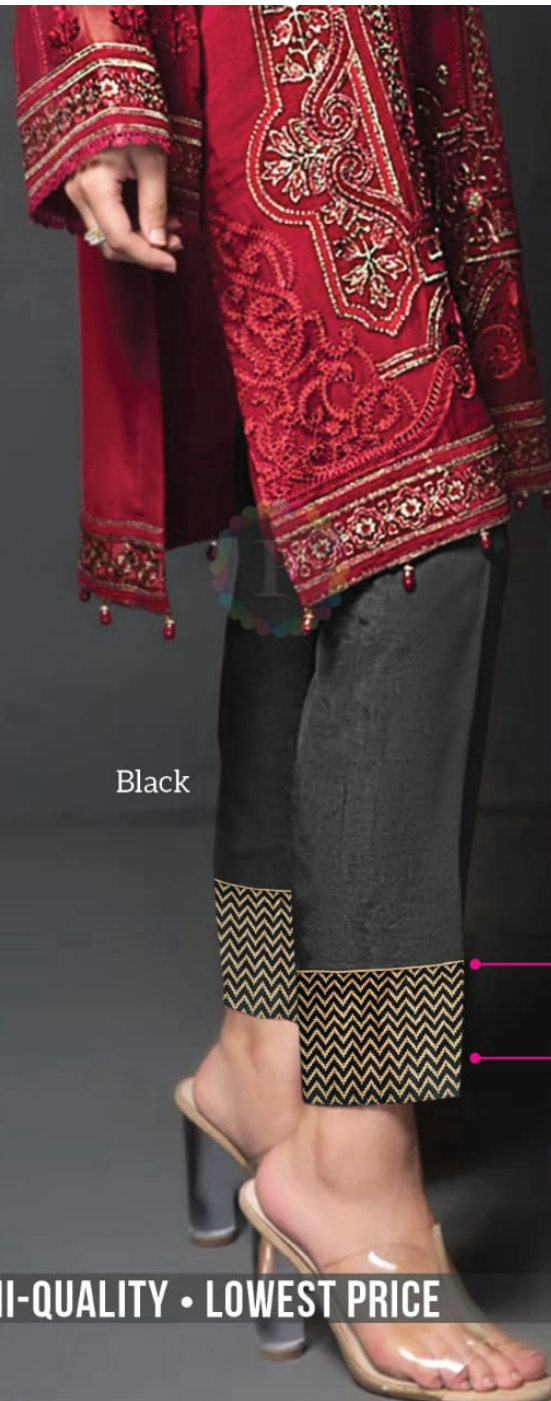

## LINEN FOIL PANT

Fabric:  
Cotton-Linen Blend

Size:  
32 (L) • 34 (XL)  
36 (XXL) • 38 (3XL)

Double  
Pocket

Original  
Product Pic

Black

Golden  
Piping Lace

Golden  
Print