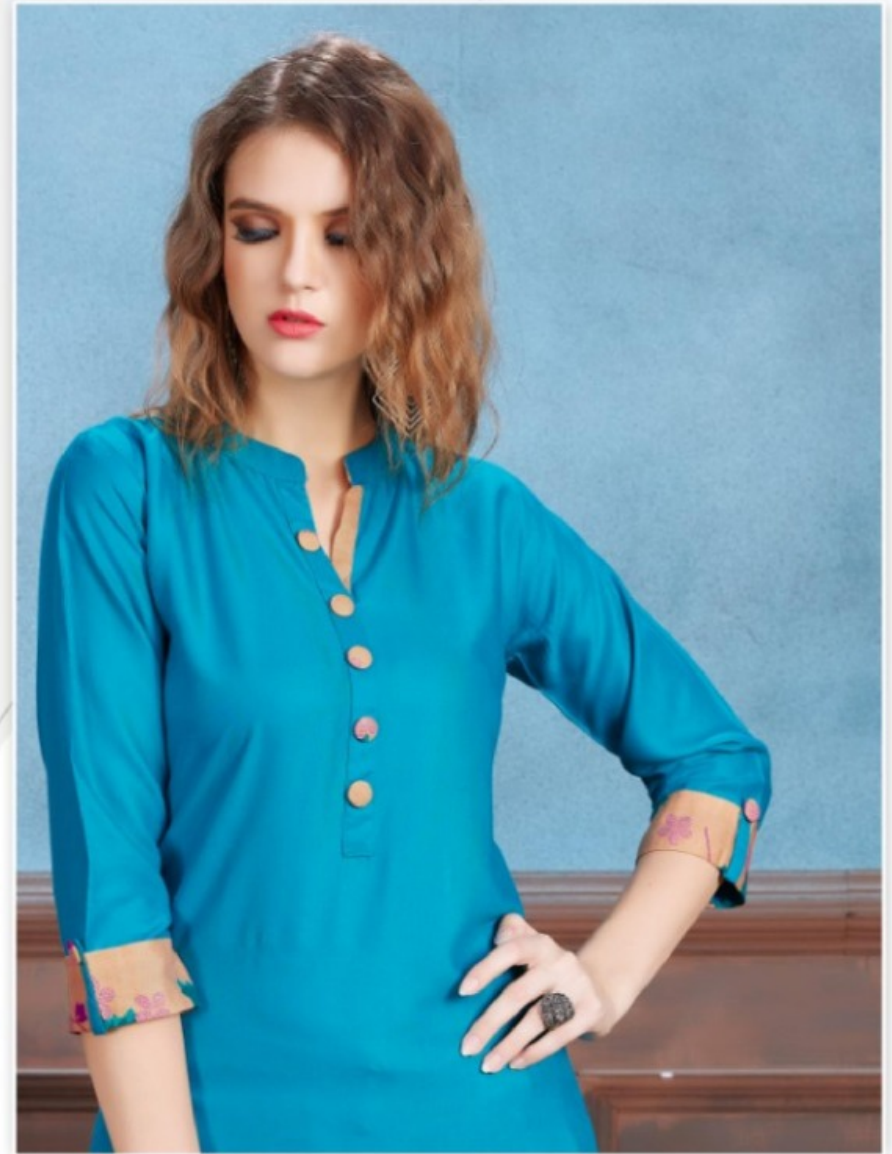

POPULAR THEN OTHER

MAUVE MAJESTIC

Welcomes the changes of season by turning the page on the past and introducing a host and fabulous trends.

KERSOM
LIFESTYLE

ECLAIR

LOOK OF BEAUTY

ECLAIR

COMPLEMENTARY COPY NOT FOR SALE

Dip
1001

KERSOM
KURTIS
ECLAIR

the height of feminine fashion excellence elegant, stylish, graceful and exceptionally classy..

FLIMSHY FABRIC

SENSE
SENSIBILITY

Something perfect of senses
inspiration engined by beauty
there fabric, culture, sensibility, color,
modern design and vibrant, search
give perfect combination of sense
and sensibility.