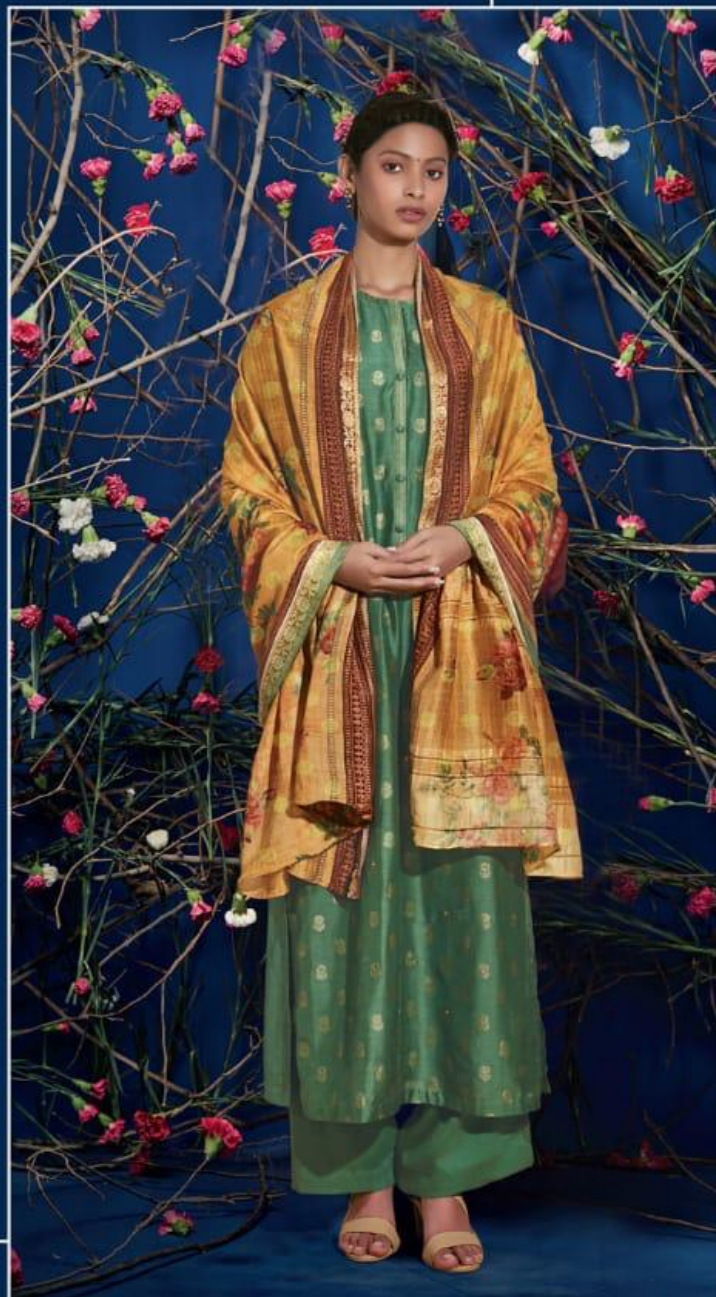

Sahiba®

MAGNUS

MAGNUS

All accessories are for shoot purpose only

MAGNUS

707

781

Sahiba

763

MAGNUS

141

179

190

707

763

781