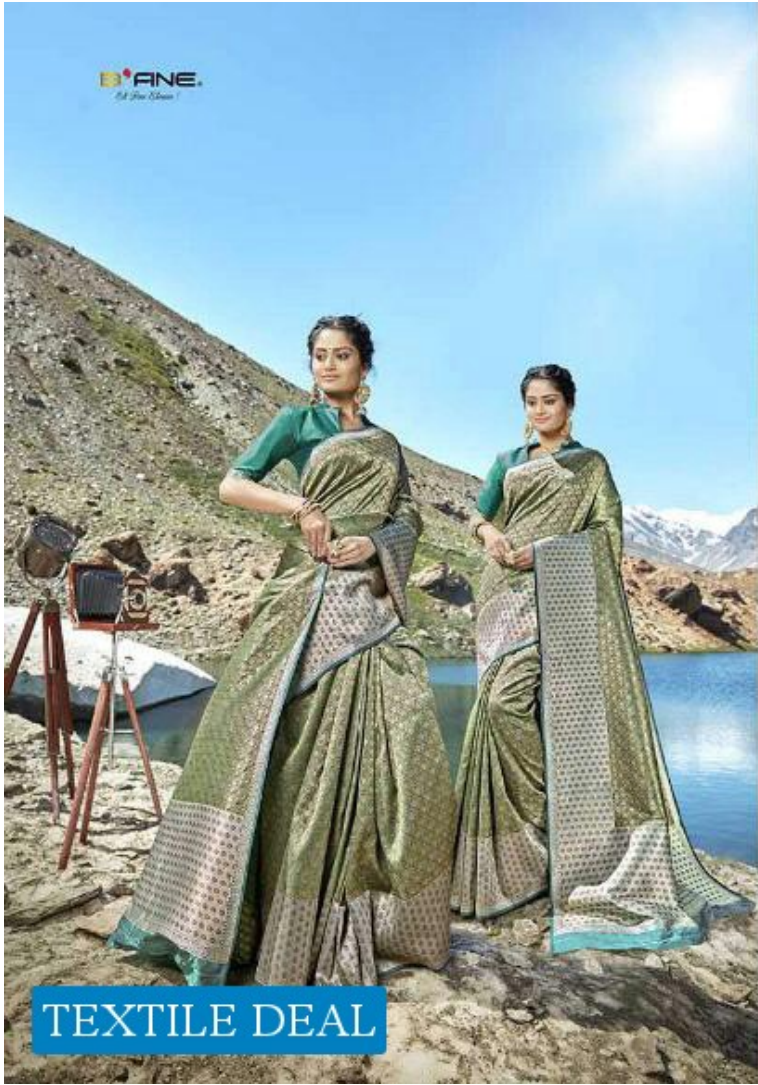

BY ANE
At The Summit

TEXTILE DEAL

BF-239

BF-240

BF-241

BF-245

BF-246

BF-247

Vdaan

ORIGINALLY OFTEN FRAGILE AND IN THE BEST COLOR OF WISDOM, THEY ARE ENJOYED LIFE THROUGH THE BEST OF THEIR CAPACITIES. IN ALL THE DETAILS, THEY BRING AROUND THE MOST BEAUTIFUL BEAUTY OF A WOMAN THROUGH CHANGING PARTS.