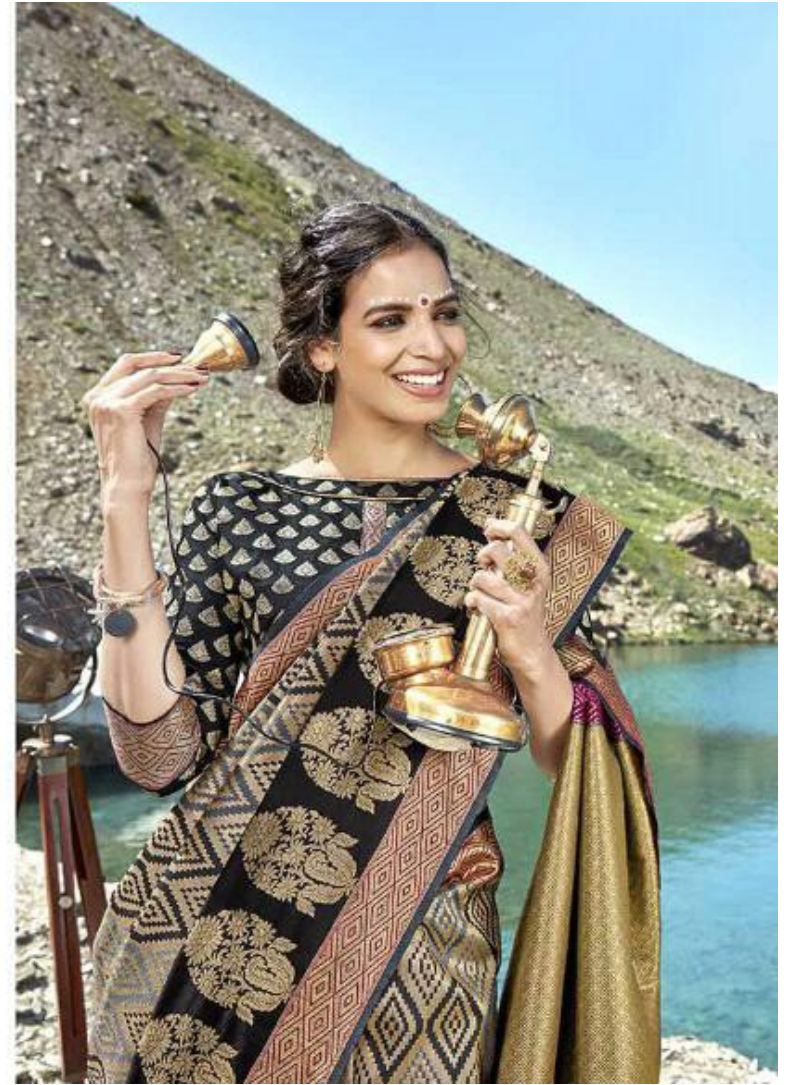

TEXTILE DEAL