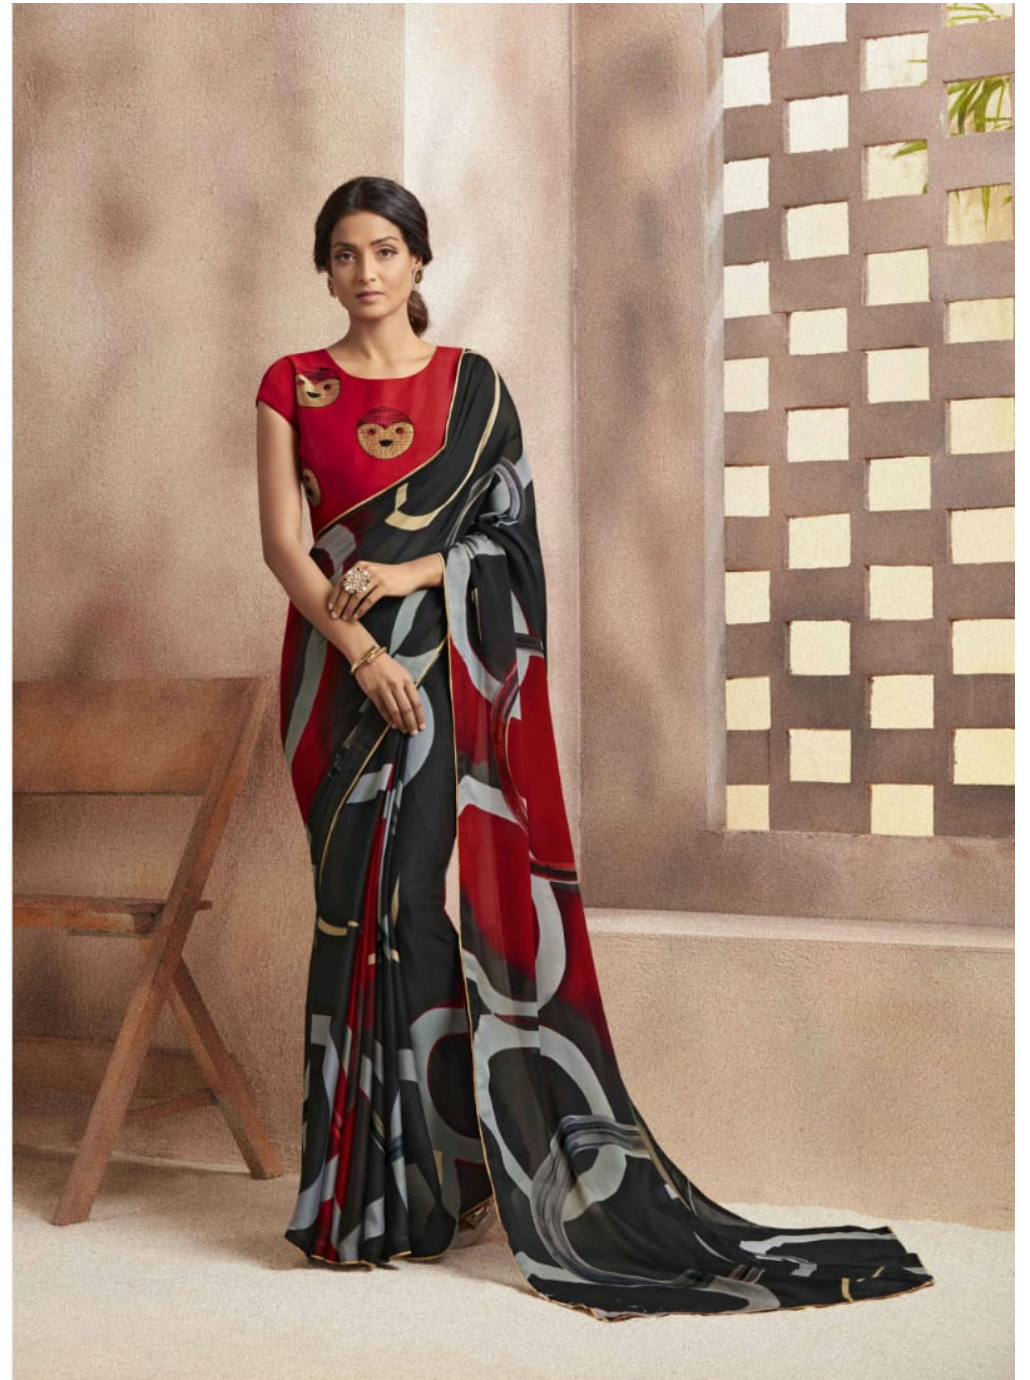

SANSKAR
TEXTILES PRIVATE LIMITED

36208

✿ She is an unparalleled combination of sensitivity of sensitivity and savage. ✿