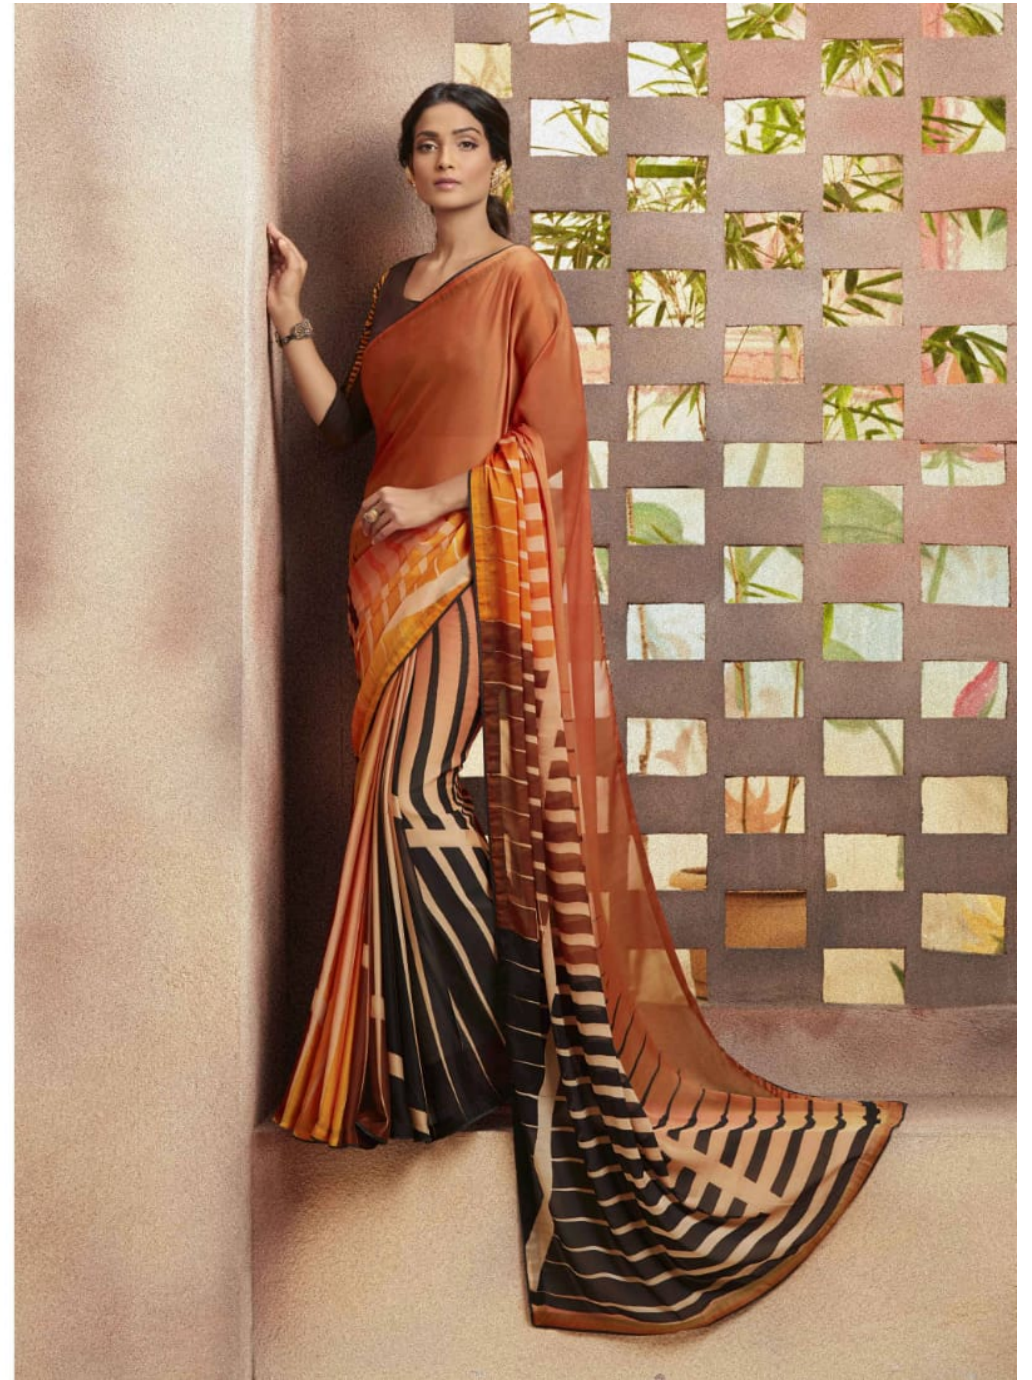

INSTAGRAM

36204

✦ She is an unparalleled combination of sensitivity of sensitivity and savage. ✦

**SANSKAR**  
TEA-PRINTS BY TELLO

36203

✿ She is an unparalleled combination of sensitivity of sensitivity and savage. ✿

**SANSKAR**  
TEXTILES PRIVATE LIMITED

✦36210✦

36204

✎ She is an unparalleled combination of sensitivity of ✎  
sensitivity and savage.

SANSKAR  
DESIGNER WEAR

✦ 36209 ✦

❖36201❖

❖36202❖