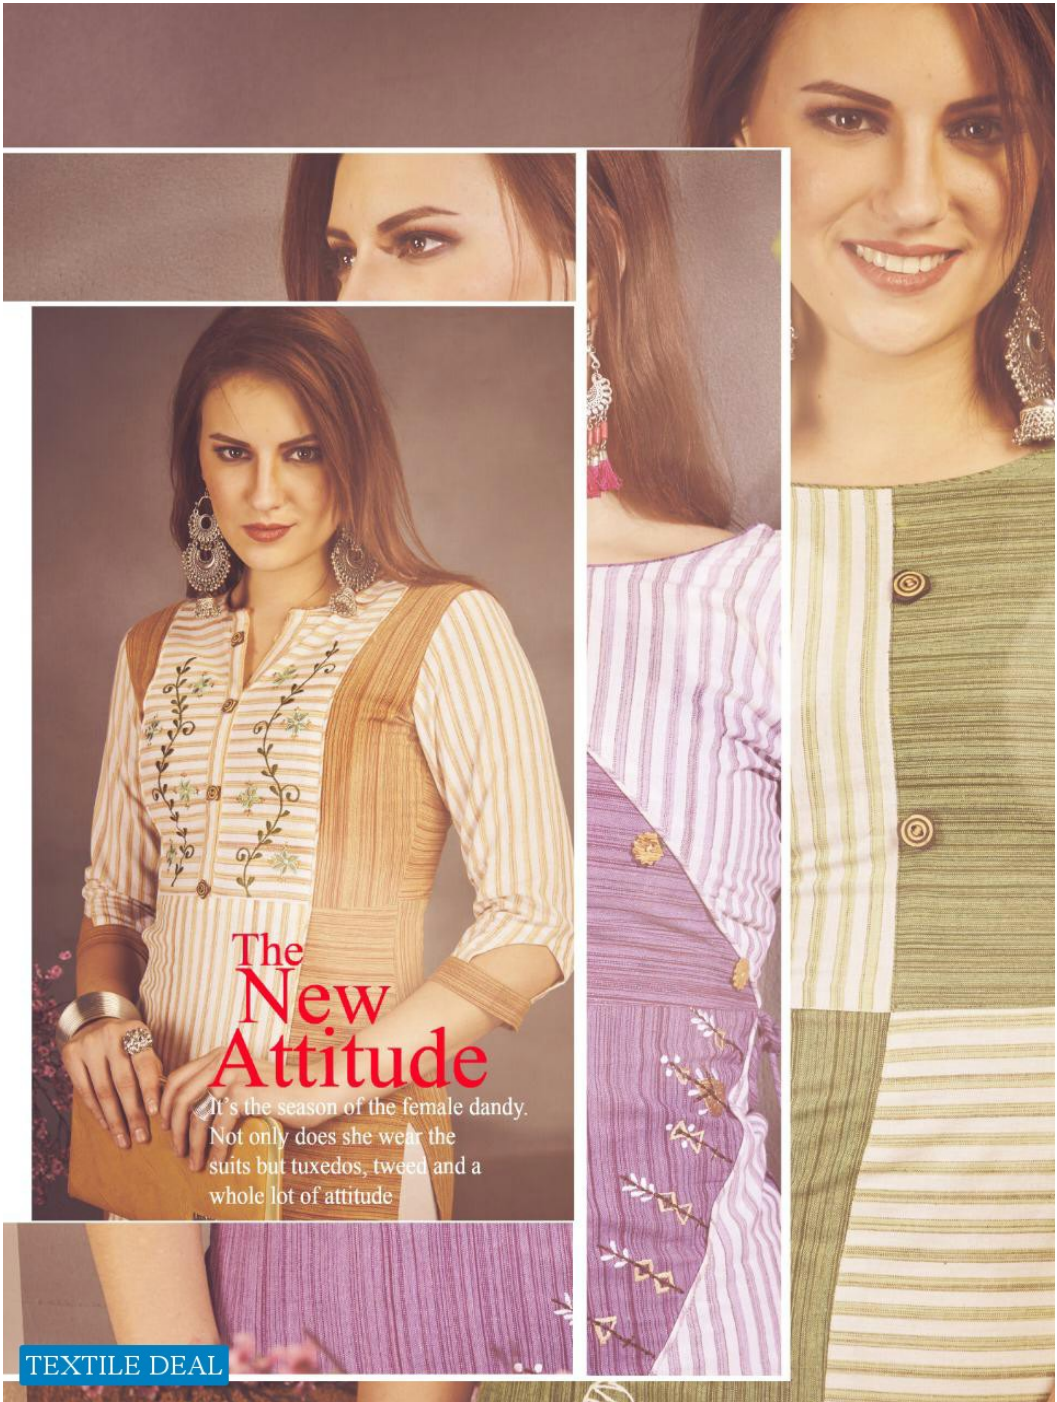

1003

Ladyview®
Real View Of lady

Kulfi

1004

1005

1006

TEXTILE DEAL

The New Attitude

It's the season of the female dandy.
Not only does she wear the
suits but tuxedos, tweed and a
whole lot of attitude

TEXTILE DEAL

Eye Catchy

TEXTILE DEAL

CLASSIC
BEAUTY

TEXTILE DEAL

TEXTILE DEAL

A
ajestic
Look