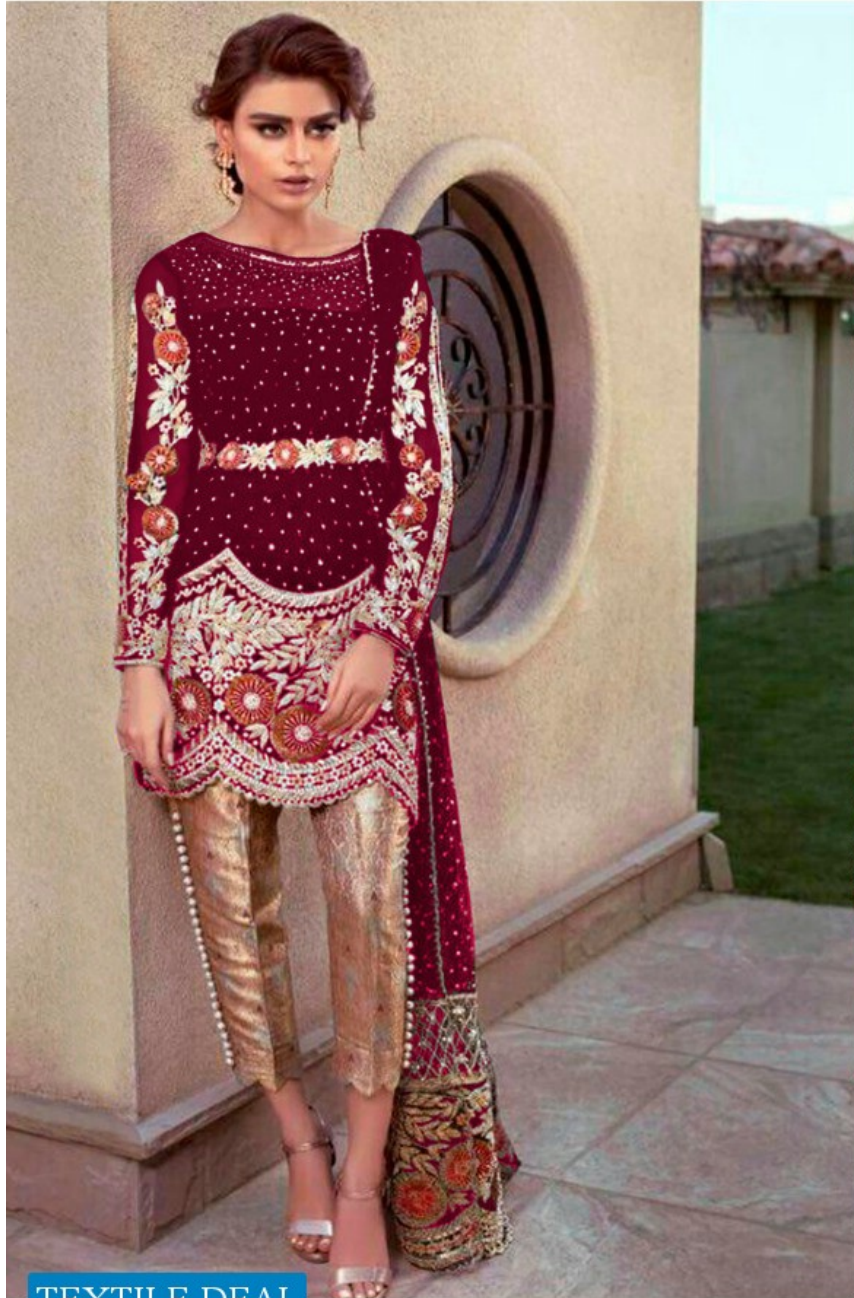

Ramsha™

TEXTILE DEAL

#R-120

TOP- GEORGET WITH HEAVY EMBROIDERY WORK

BOTTOM- BANARSI JACARD

DUPATTA - NET WITH HEAVY EMBROIDERY

TEXTILE DEAL

#R-120

TOP- GEORGET WITH HEAVY EMBROIDERY WORK  
BOTTOM- BANARSI JACARD  
DUPATTA - NET WITH HEAVY EMBROIDERY

TEXTILE DEAL

#R-120

TOP- GEORGET WITH HEAVY EMBROIDERY WORK  
BOTTOM- BANARSI JACARD  
DUPATTA - NET WITH HEAVY EMBROIDERY

TEXTILE DEAL

  
Ramsha™

#R-120

TOP- GEORGET WITH HEAVY EMBROIDERY WORK

BOTTOM- BANARSI JACARD

DUPATTA - NET WITH HEAVY EMBROIDERY

TEXTILE DEAL