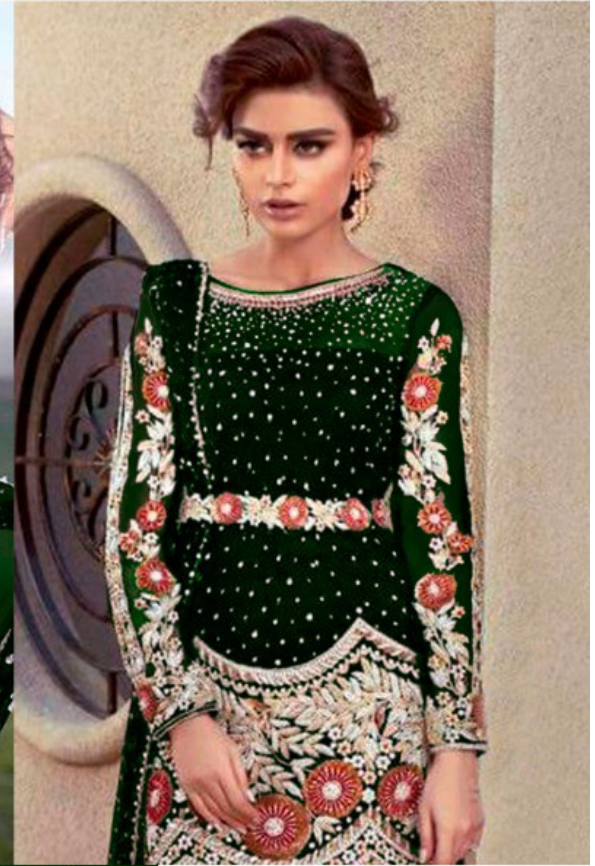

Ramsha™

TEXTILE DEAL

#R-120

TOP- GEORGET WITH HEAVY EMBROIDERY WORK

BOTTOM- BANARSI JACARD

DUPATTA - NET WITH HEAVY EMBROIDERY

TEXTILE DEAL

#R-120

TOP- GEORGET WITH HEAVY EMBROIDERY WORK  
BOTTOM- BANARSI JACARD  
DUPATTA - NET WITH HEAVY EMBROIDERY

TEXTILE DEAL

#R-120

TOP- GEORGET WITH HEAVY EMBROIDERY WORK  
BOTTOM- BANARSI JACARD  
DUPATTA - NET WITH HEAVY EMBROIDERY

TEXTILE DEAL

  
Ramsha™

#R-120

TOP- GEORGET WITH HEAVY EMBROIDERY WORK

BOTTOM- BANARSI JACARD

DUPATTA - NET WITH HEAVY EMBROIDERY

TEXTILE DEAL