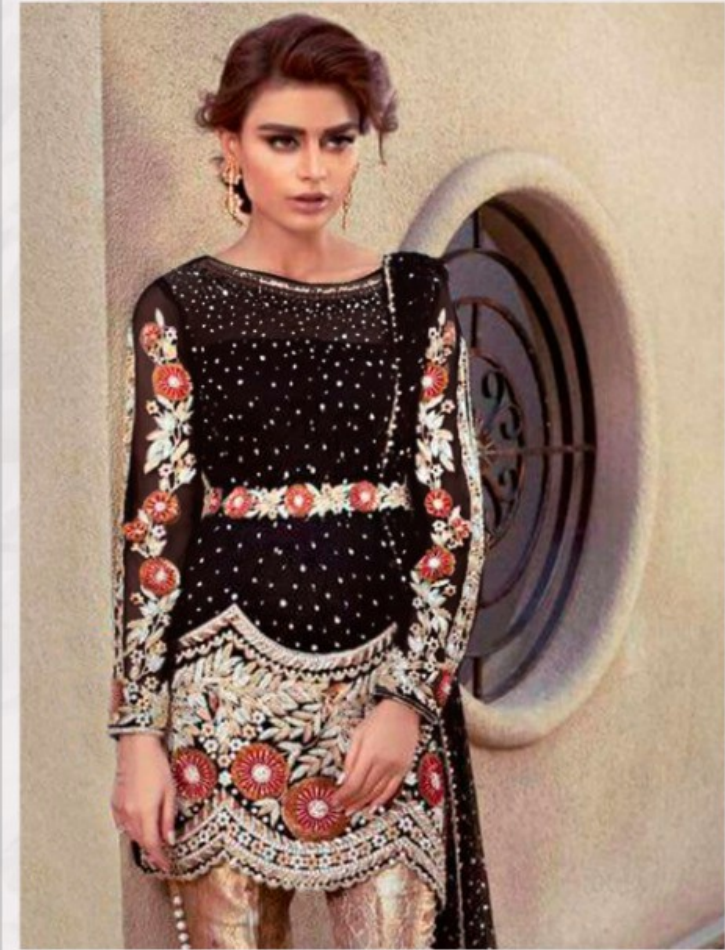

Ramsha™

TEXTILE DEAL

#R-120

TOP- GEORGET WITH HEAVY EMBROIDERY WORK

BOTTOM- BANARSI JACARD

DUPATTA - NET WITH HEAVY EMBROIDERY

TEXTILE DEAL

#R-120

TOP- GEORGET WITH HEAVY EMBROIDERY WORK  
BOTTOM- BANARSI JACARD  
DUPATTA - NET WITH HEAVY EMBROIDERY

TEXTILE DEAL

#R-120

TOP- GEORGET WITH HEAVY EMBROIDERY WORK  
BOTTOM- BANARSI JACARD  
DUPATTA - NET WITH HEAVY EMBROIDERY