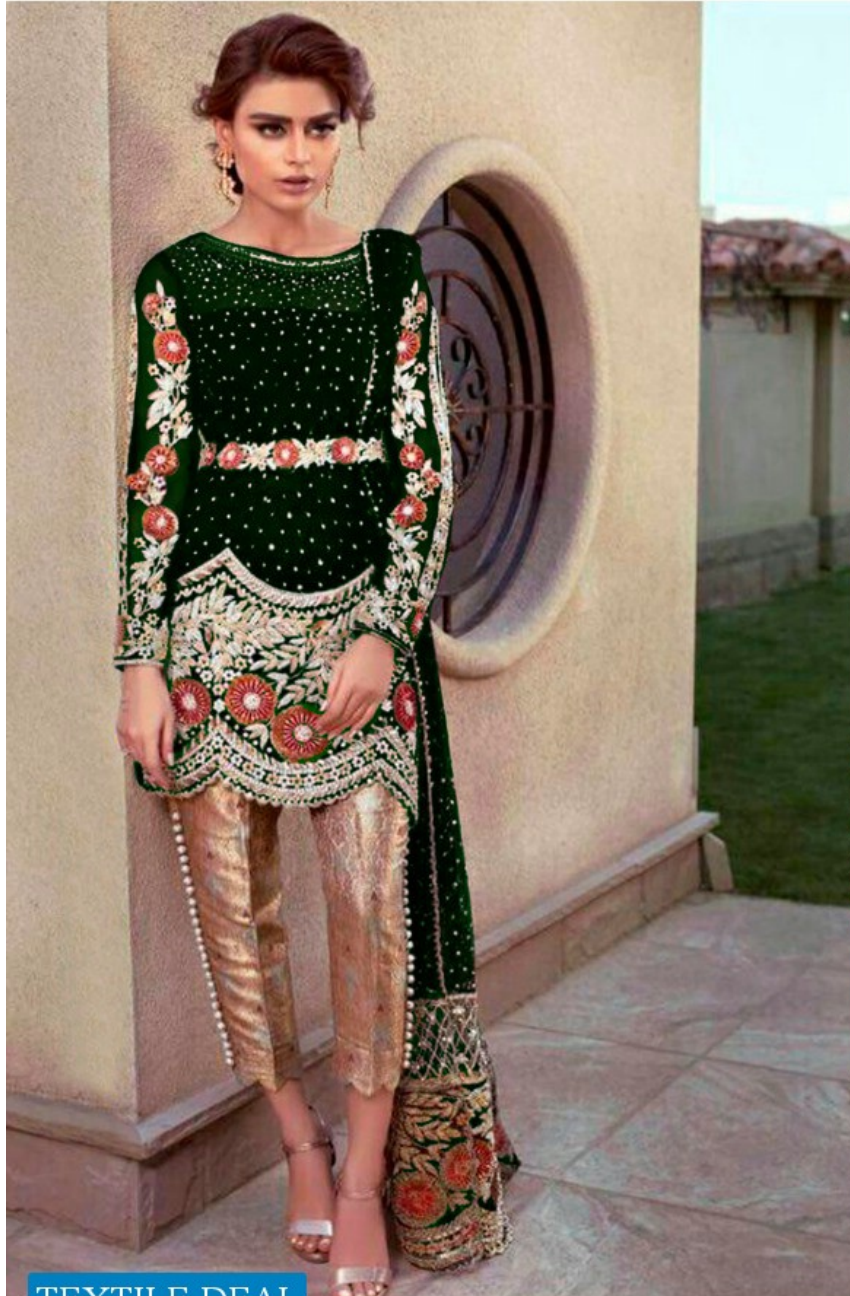

Ramsha™

TEXTILE DEAL

#R-120

TOP- GEORGET WITH HEAVY EMBROIDERY WORK

BOTTOM- BANARSI JACARD

DUPATTA - NET WITH HEAVY EMBROIDERY

TEXTILE DEAL

#R-120

TOP- GEORGET WITH HEAVY EMBROIDERY WORK  
BOTTOM- BANARSI JACARD  
DUPATTA - NET WITH HEAVY EMBROIDERY

TEXTILE DEAL

#R-120

TOP- GEORGET WITH HEAVY EMBROIDERY WORK  
BOTTOM- BANARSI JACARD  
DUPATTA - NET WITH HEAVY EMBROIDERY

TEXTILE DEAL

  
Ramsha™

#R-120

TOP- GEORGET WITH HEAVY EMBROIDERY WORK

BOTTOM- BANARSI JACARD

DUPATTA - NET WITH HEAVY EMBROIDERY

TEXTILE DEAL