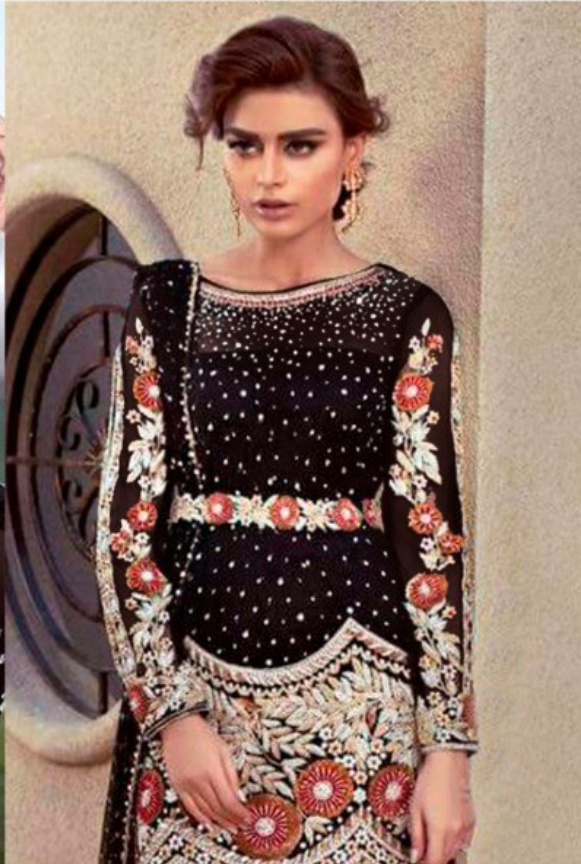

Ramsha™

TEXTILE DEAL

#R-120

TOP- GEORGET WITH HEAVY EMBROIDERY WORK

BOTTOM- BANARSI JACARD

DUPATTA - NET WITH HEAVY EMBROIDERY

TEXTILE DEAL

#R-120

TOP- GEORGET WITH HEAVY EMBROIDERY WORK  
BOTTOM- BANARSI JACARD  
DUPATTA - NET WITH HEAVY EMBROIDERY

TEXTILE DEAL

#R-120

TOP- GEORGET WITH HEAVY EMBROIDERY WORK  
BOTTOM- BANARSI JACARD  
DUPATTA - NET WITH HEAVY EMBROIDERY

TEXTILE DEAL

  
Ramsha™

#R-120

TOP- GEORGET WITH HEAVY EMBROIDERY WORK

BOTTOM- BANARSI JACARD

DUPATTA - NET WITH HEAVY EMBROIDERY

TEXTILE DEAL