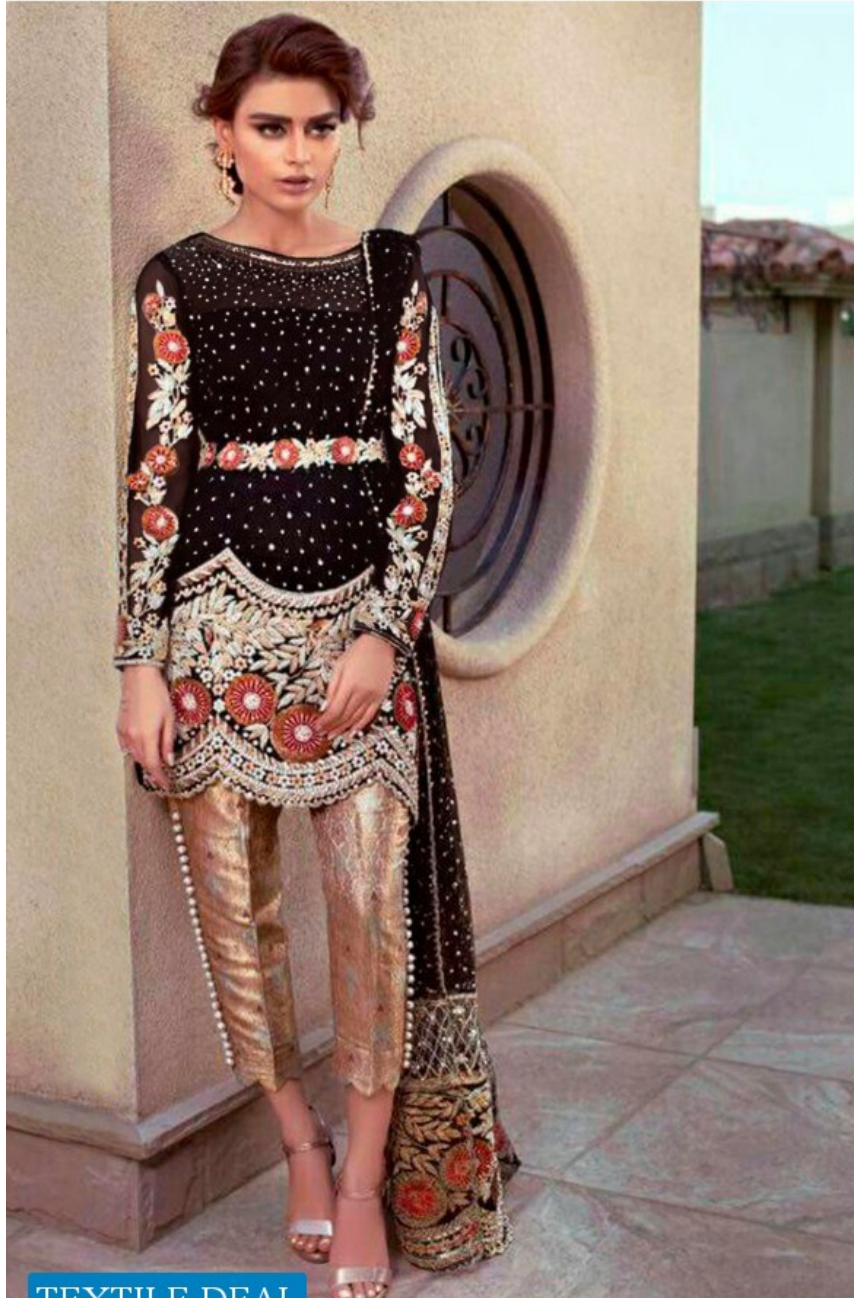

Ramsha™

TEXTILE DEAL

#R-120

TOP- GEORGET WITH HEAVY EMBROIDERY WORK

BOTTOM- BANARSI JACARD

DUPATTA - NET WITH HEAVY EMBROIDERY

TEXTILE DEAL

#R-120

TOP- GEORGET WITH HEAVY EMBROIDERY WORK  
BOTTOM- BANARSI JACARD  
DUPATTA - NET WITH HEAVY EMBROIDERY

TEXTILE DEAL

#R-120

TOP- GEORGET WITH HEAVY EMBROIDERY WORK  
BOTTOM- BANARSI JACARD  
DUPATTA - NET WITH HEAVY EMBROIDERY

TEXTILE DEAL

  
Ramsha™

#R-120

TOP- GEORGET WITH HEAVY EMBROIDERY WORK

BOTTOM- BANARSI JACARD

DUPATTA - NET WITH HEAVY EMBROIDERY

TEXTILE DEAL