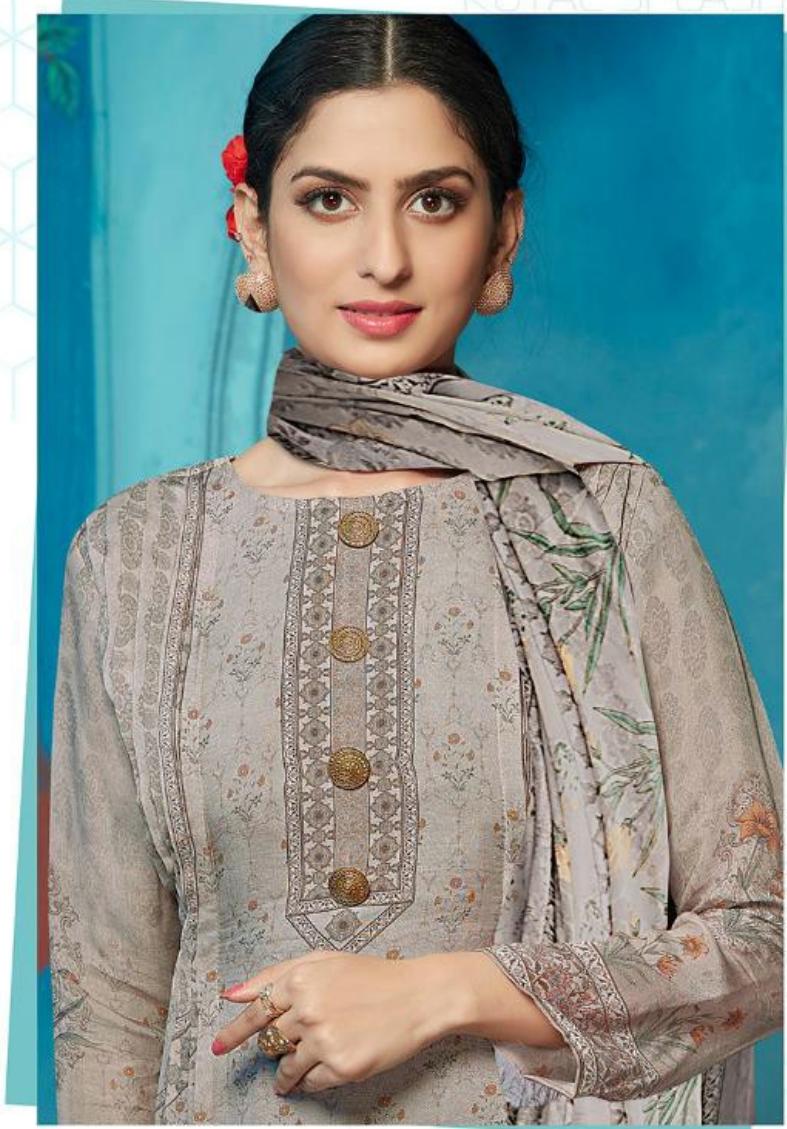

RANI EXPORT™

BEAUTY

D.NO. 975

ROYAL SPLASH

D.NO. 969

TEXTILE DEAL enjoy the spectacular desing on gripping colour that brings croom to your personality.

RANI EXPORT™

RANI EXPORT™