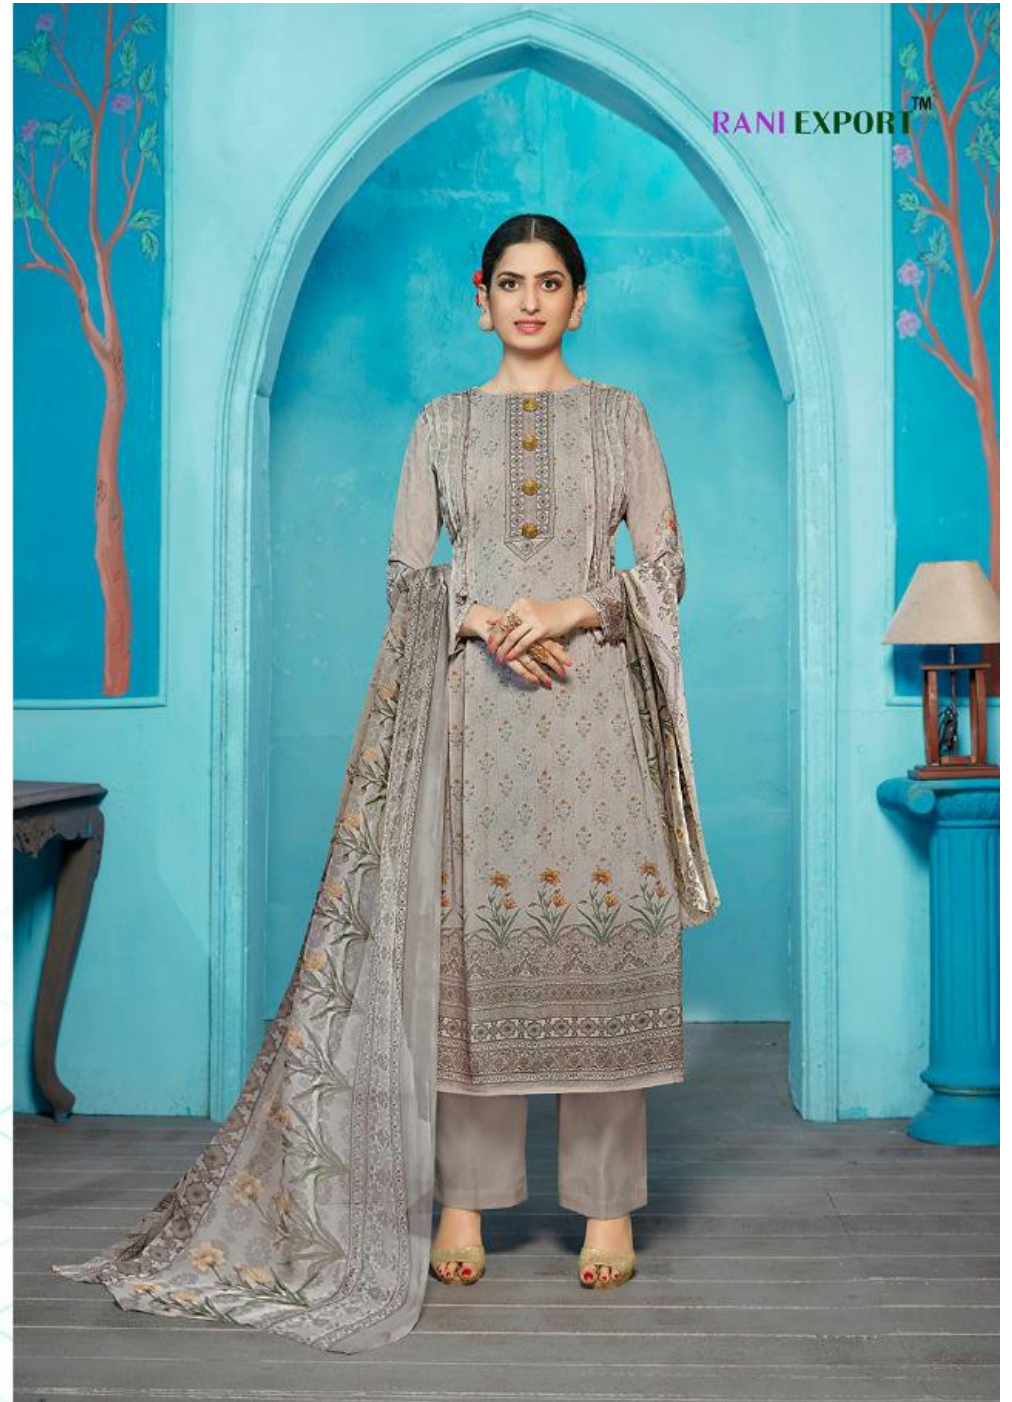

RANI EXPORT™

BEAUTY

D.NO. 975

ROYAL SPLASH

D.NO. 969

TEXTILE DEAL enjoy the spectacular desing on gripping colour that brings croom to your personality.

RANI EXPORT™

RANI EXPORT™