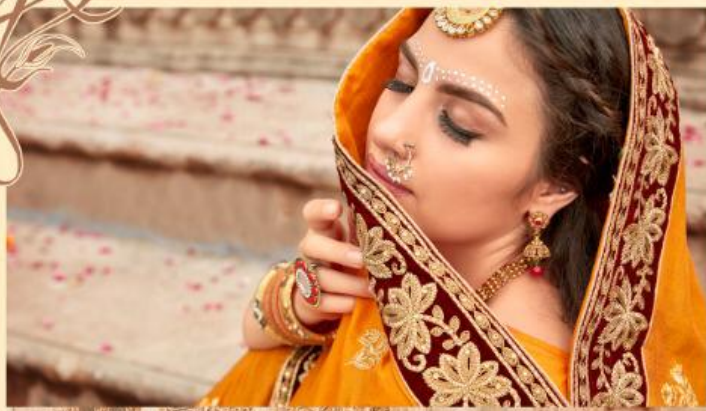

Saraj

480001