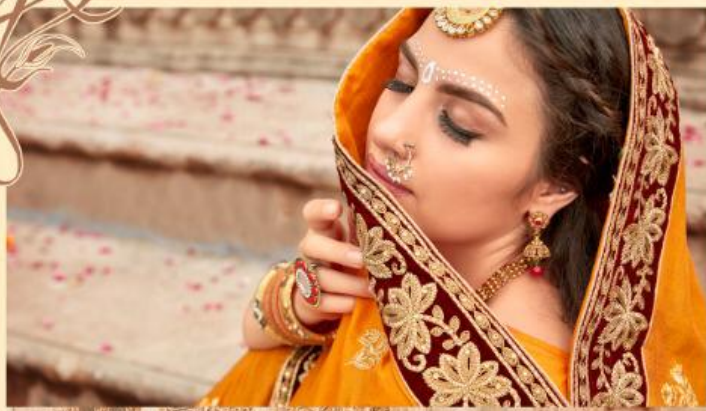

Sarof

480001