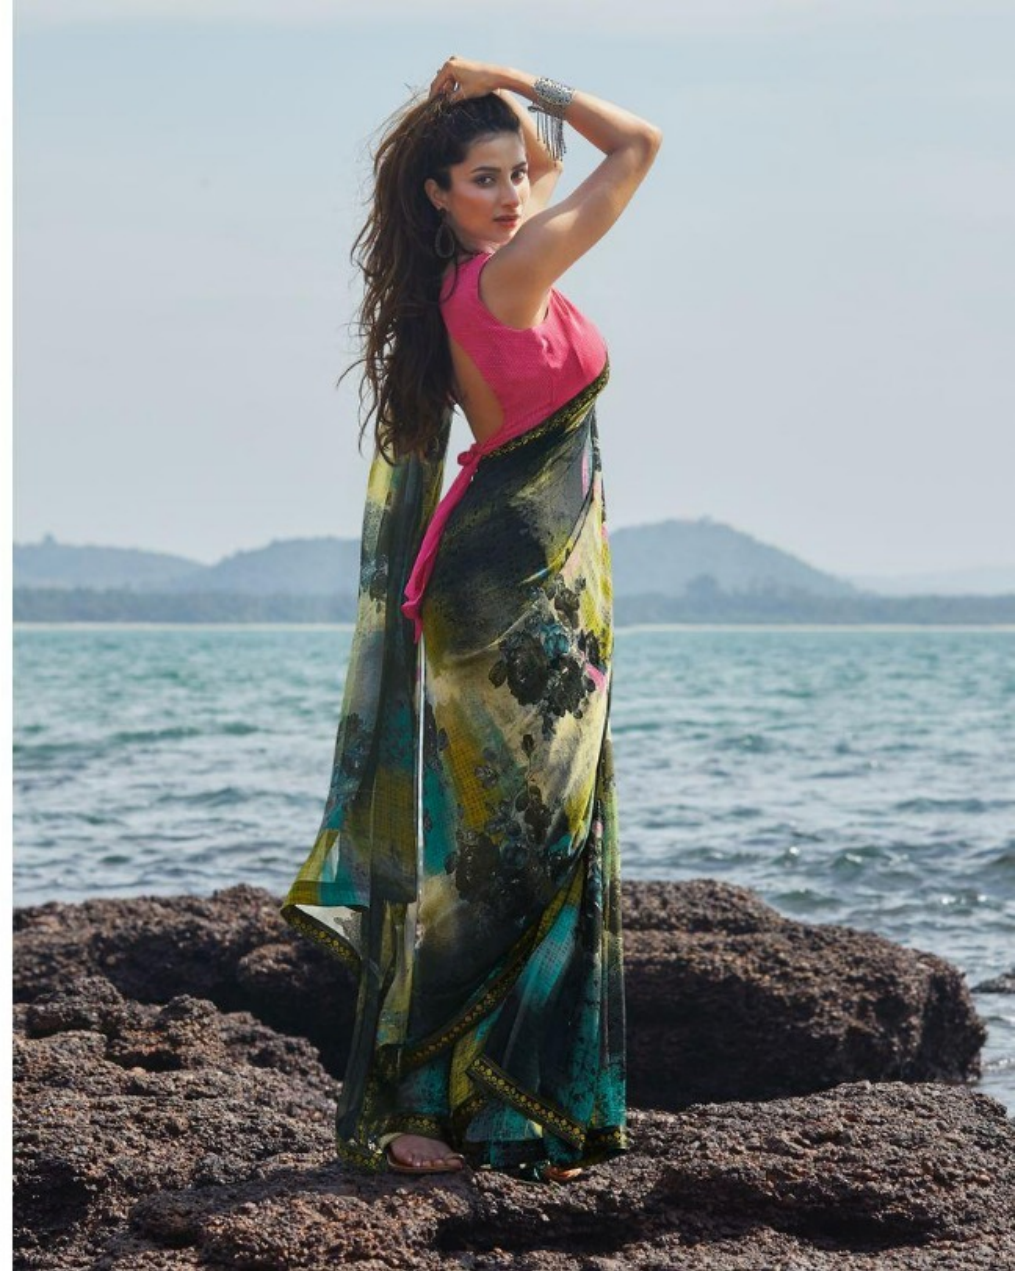

SANSKAR
TRADITION WITH A TWIST

26012