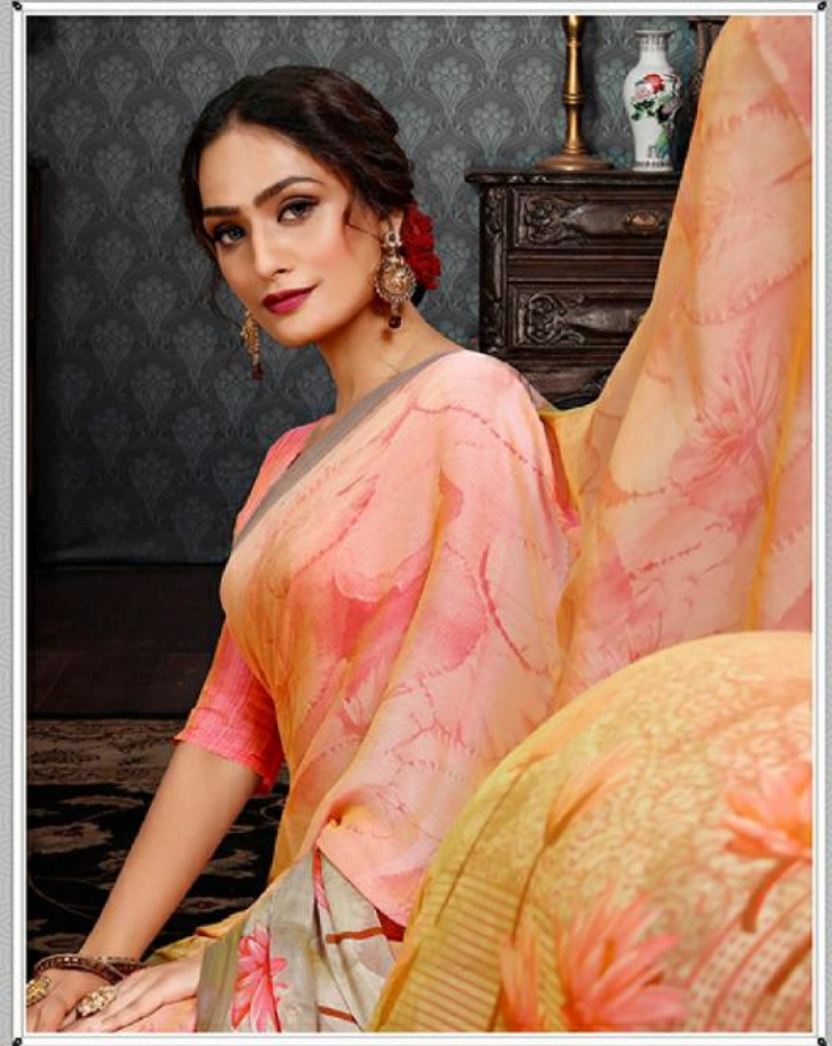

THE MOST UNIQUE STYLE

ELEGANCE IN A SAREE PERFECTLY DESCRIBES THIS SHEER AND BEADED ATTIRE

◆ 70898 | Cool Cool

 **VIPUL**  
FASHION FOREVER

*Snowbell Bliss*

**VIPUL**  
FASHION FOREVER  
*Snowbell Bliss*

◆ 40897 | Cool Cool

Fashion is the great power of a woman

CLASS CANNOT BE LEARNED, IT IS INBORN. THESE BEAUTIFUL GARMENTS HELP YOU EXPRESS YOUR UNMATCHED CLASS TO THE WORLD OUTSIDE.

◆ 40899 | Cool Cool

**VI PUL**  
FASHION FOREVER  
*Snow bell Bliss*