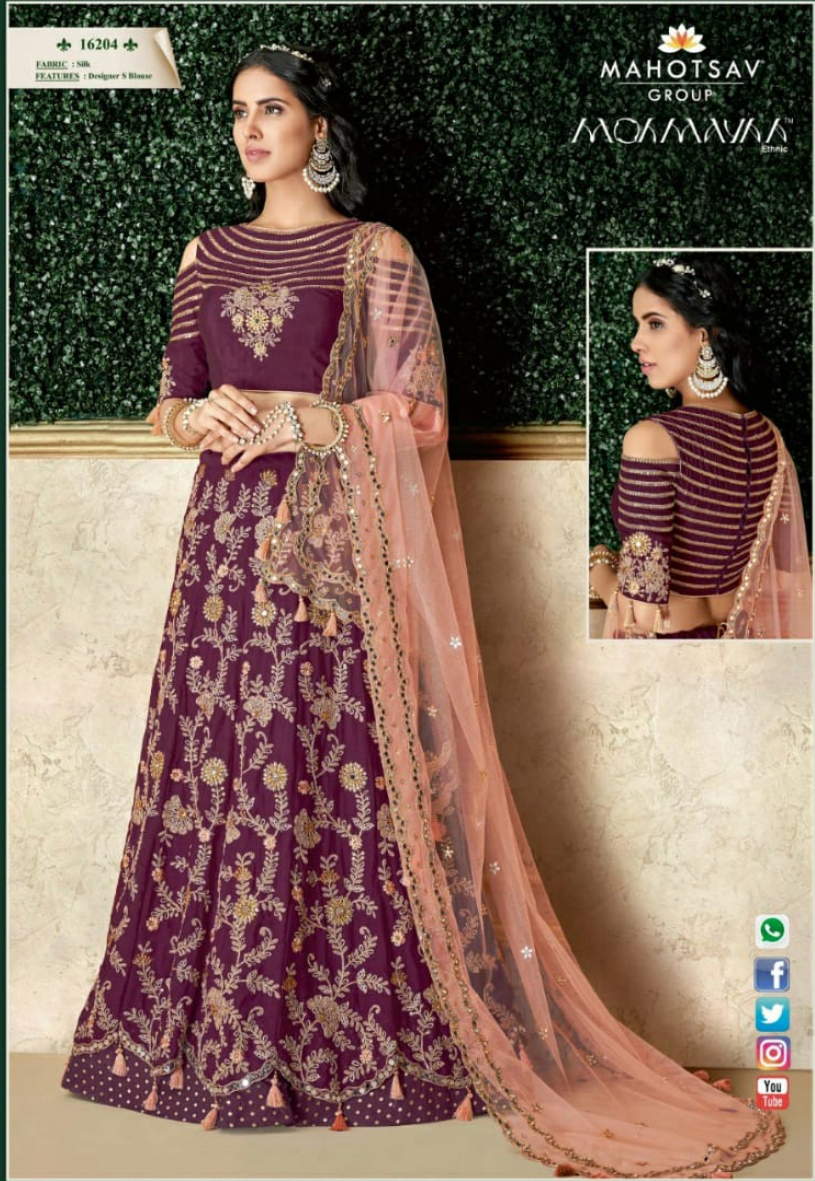

Dear Customer, Thank you for Your Purchase. You've made an amazing choice."

FOLLOW MAHOTSAV GROUP ON

TEXTILE DEAL