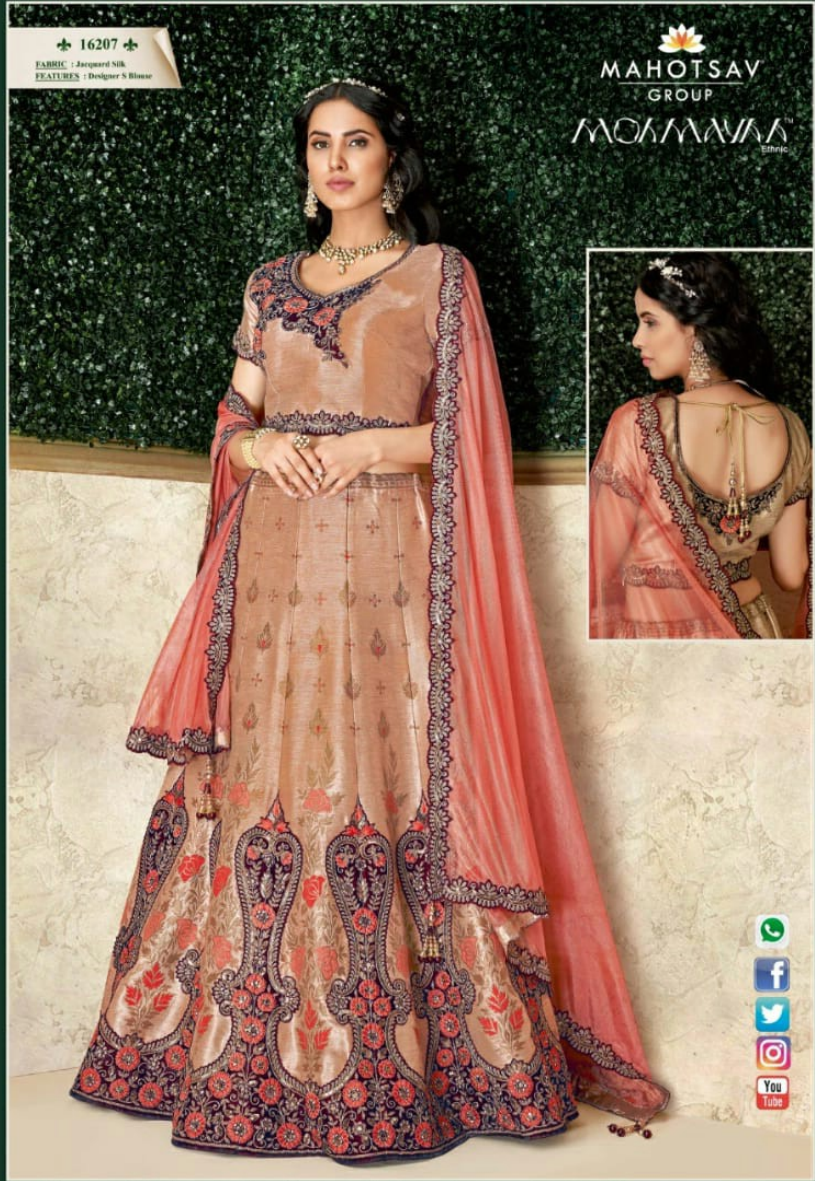

16207
FABRIC : Jacquard Silk
FEATURES : Designer S Blouse

MAHOTSAY
GROUP
MOHAMAYA™
Ethnic

FOLLOW MAHOTSAY GROUP ON

Dear Customer, Thank you for Your Purchase. You've made an amazing choice."

TEXTILE DEAL