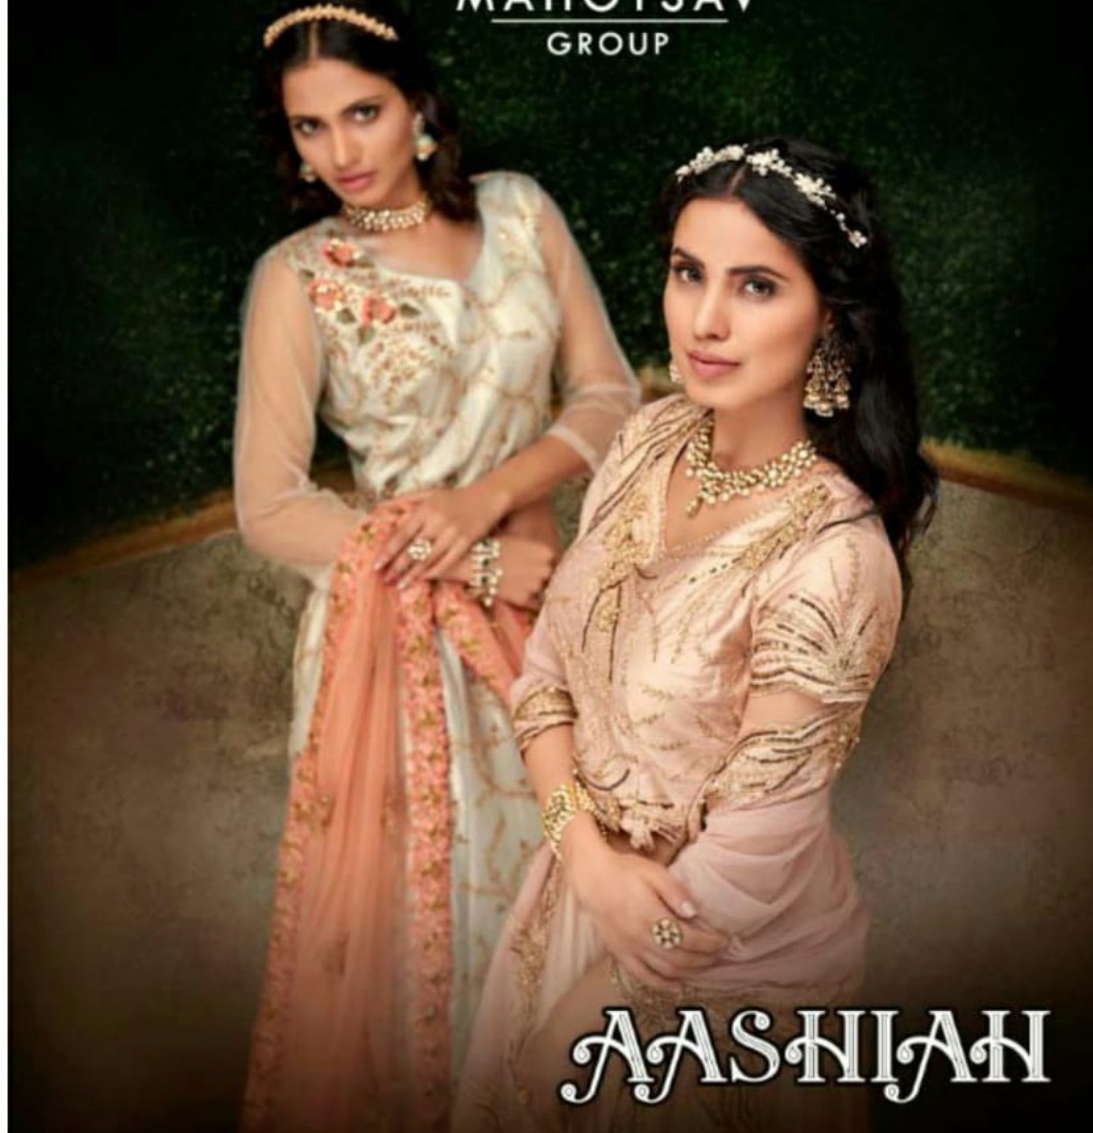

MOHAMAYA™

Ethnic

MAHOTSAV
GROUP

AASHIAN