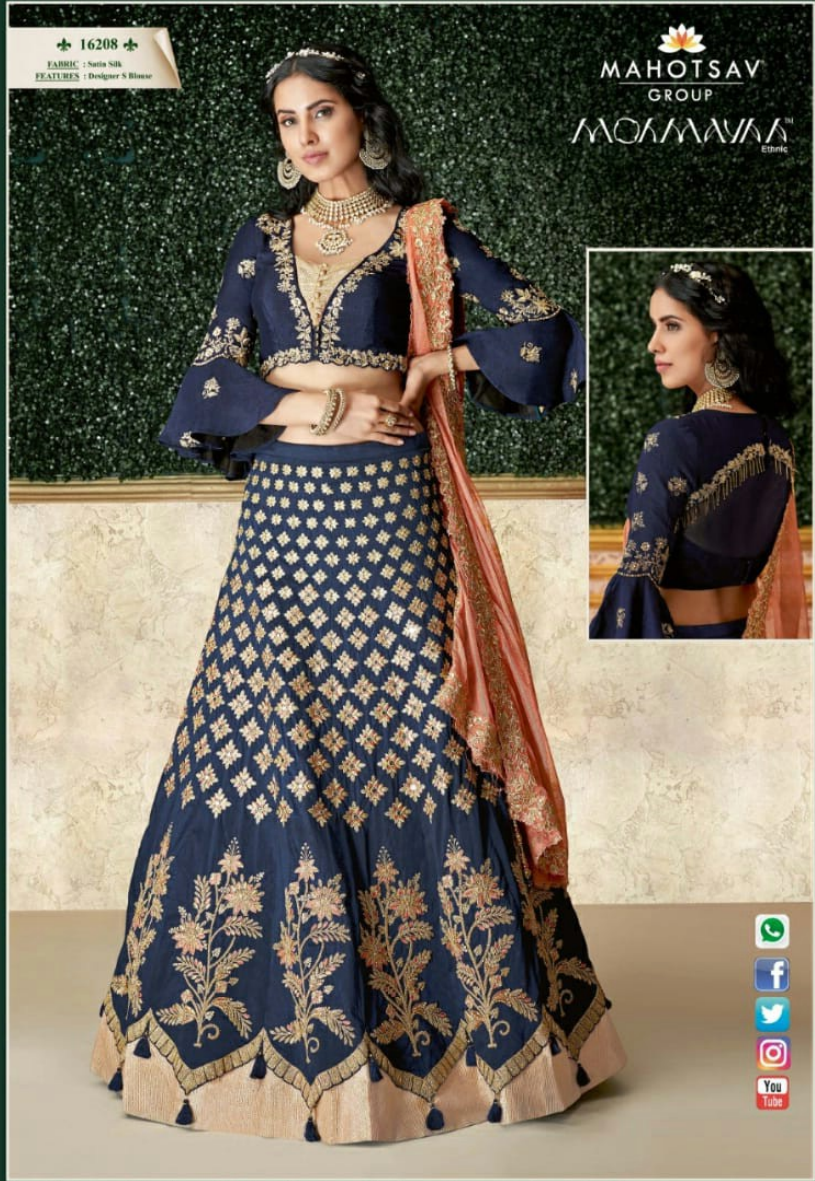

Dear Customer, Thank you for Your Purchase. You've made an amazing choice."

TEXTILE DEAL