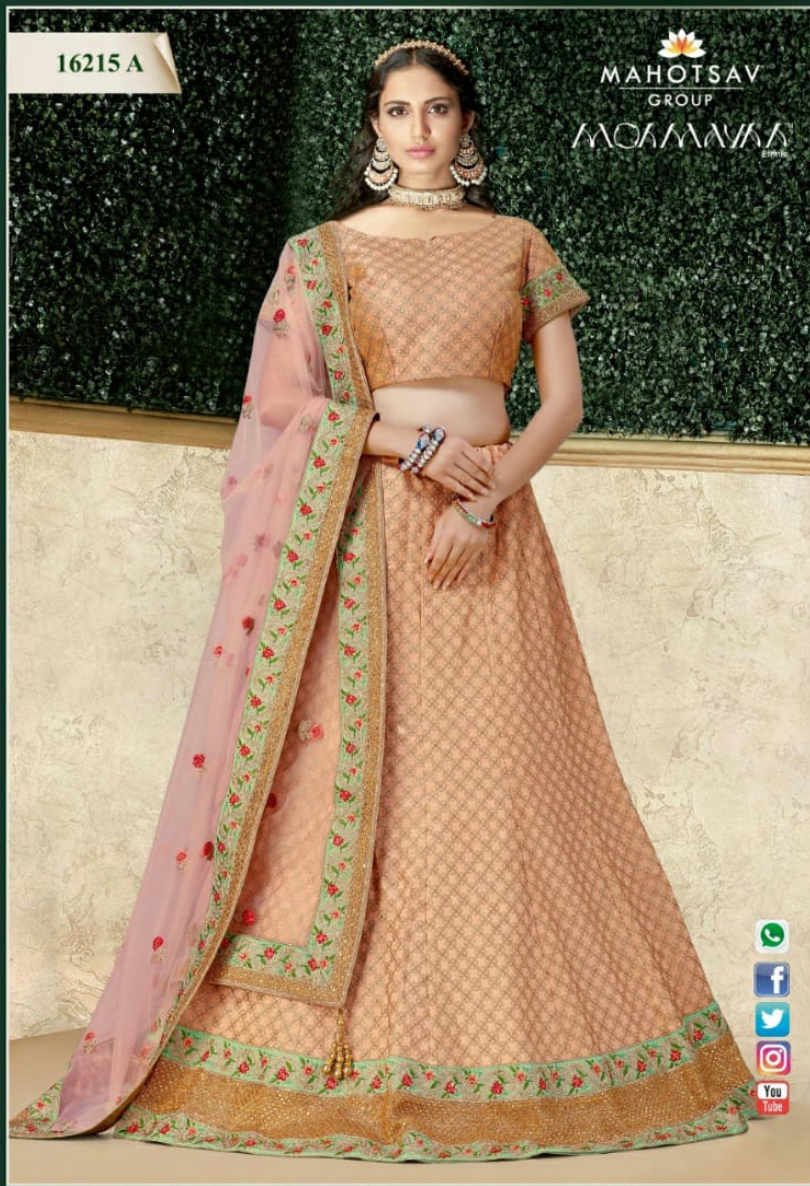

16215 A

MAHOTSAV
GROUP
MORAMAYA

FOLLOW MAHOTSAV GROUP ON

Dear Customer, Thank you for Your Purchase. You've made an amazing choice."

TEXTILE DEAL