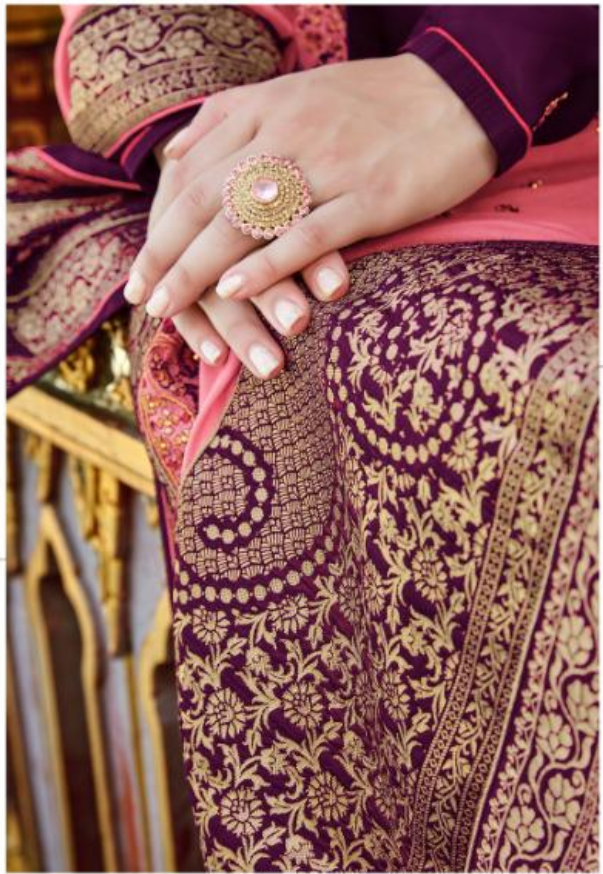

SAHIRA

A FASHION DESTINATION

Casual dress is selected with care so that they make any lady wearing it, look enchanting & adorable. You have to do is follow the flower print, which will be your new effect.

the
experience

The
SIMPLICITY

is the key note of all true Elegance..

G

GLAMOUR

Whether it's a party or festival, you are sure to see BEAUTIFUL women detached up in GORGEOUS DRESS are also a reflection of the status, religion and economic condition of the women who are wearing it.