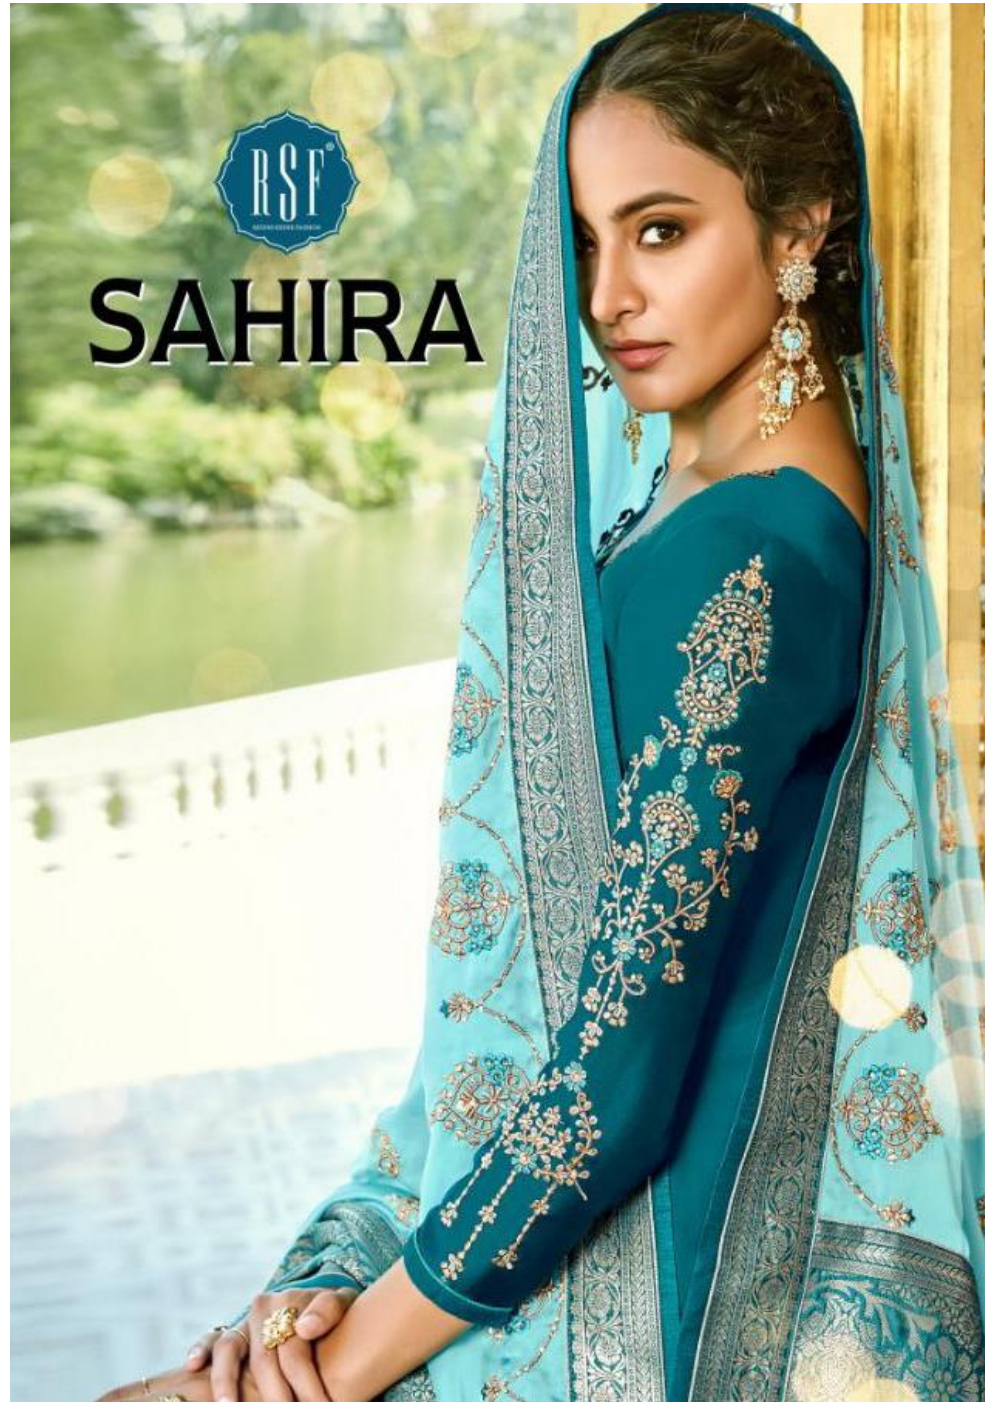

SAHIRA

A FASHION DESTINATION

Casual dress is selected with care so that they make any lady wearing it, look enchanting & adorable. You have to do is follow the flower print, which will be your new effect.

ALIVE EVERY MOMENTS

There is a beauty about a woman
whose confidence comes from experience
who knows how to shine & move on

CODE # 14104

SAHIRA

CODE # 14101

CODE # 14102

CODE # 14103

CODE # 14104