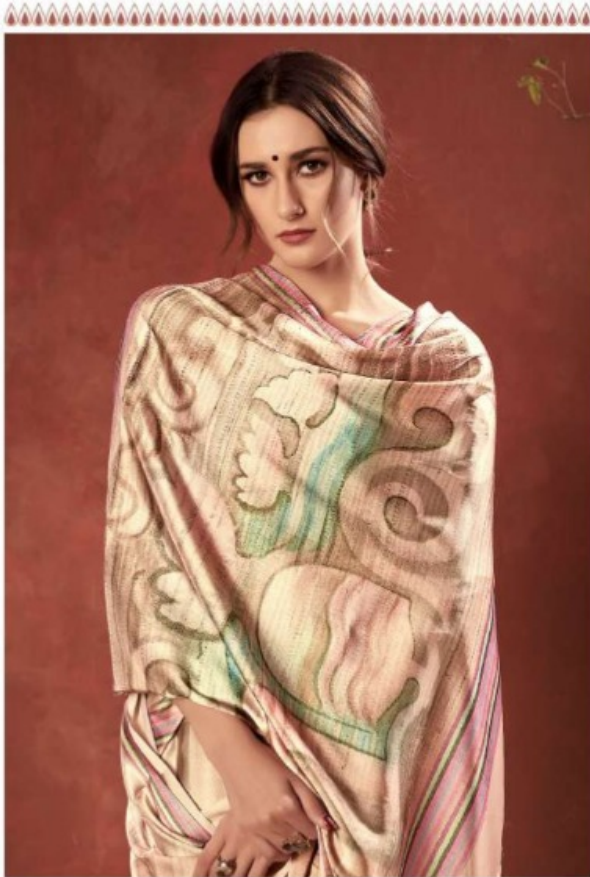

Flowery

VOL-03

REALM OF FANTASY
FASHION'S LUXURIOUS ALLURE

D.NO. 20402

AMAZING GRACE
IT'S ALL YOU NEED FOR PERFECTION THIS SEASON

D.NO. 20403

ETHEREAL APPEAL
SHOW OFF YOUR SOFTER SIDE THIS AUTUMN WITH FLIRTY,
FLOWING & FEMININE SILHOUETTES.

D.NO. 20404

REFINED LUXURY
IT WAS ERA WHEN MEN WERE MEN

D.NO. 20405

PAINTERLY STROKES
INDULGE IN GUL AHMED'S FLOATY
RENDERINGS....

D.NO. 20406

MOOD REGAL
STYLE MADE COMFORTABLE

D.NO. 20408

REALM OF FANTASY
EMBRACE SOPHISTICATED CHARM WITH THE SOFT
FEMINISM OF CHIFFON.