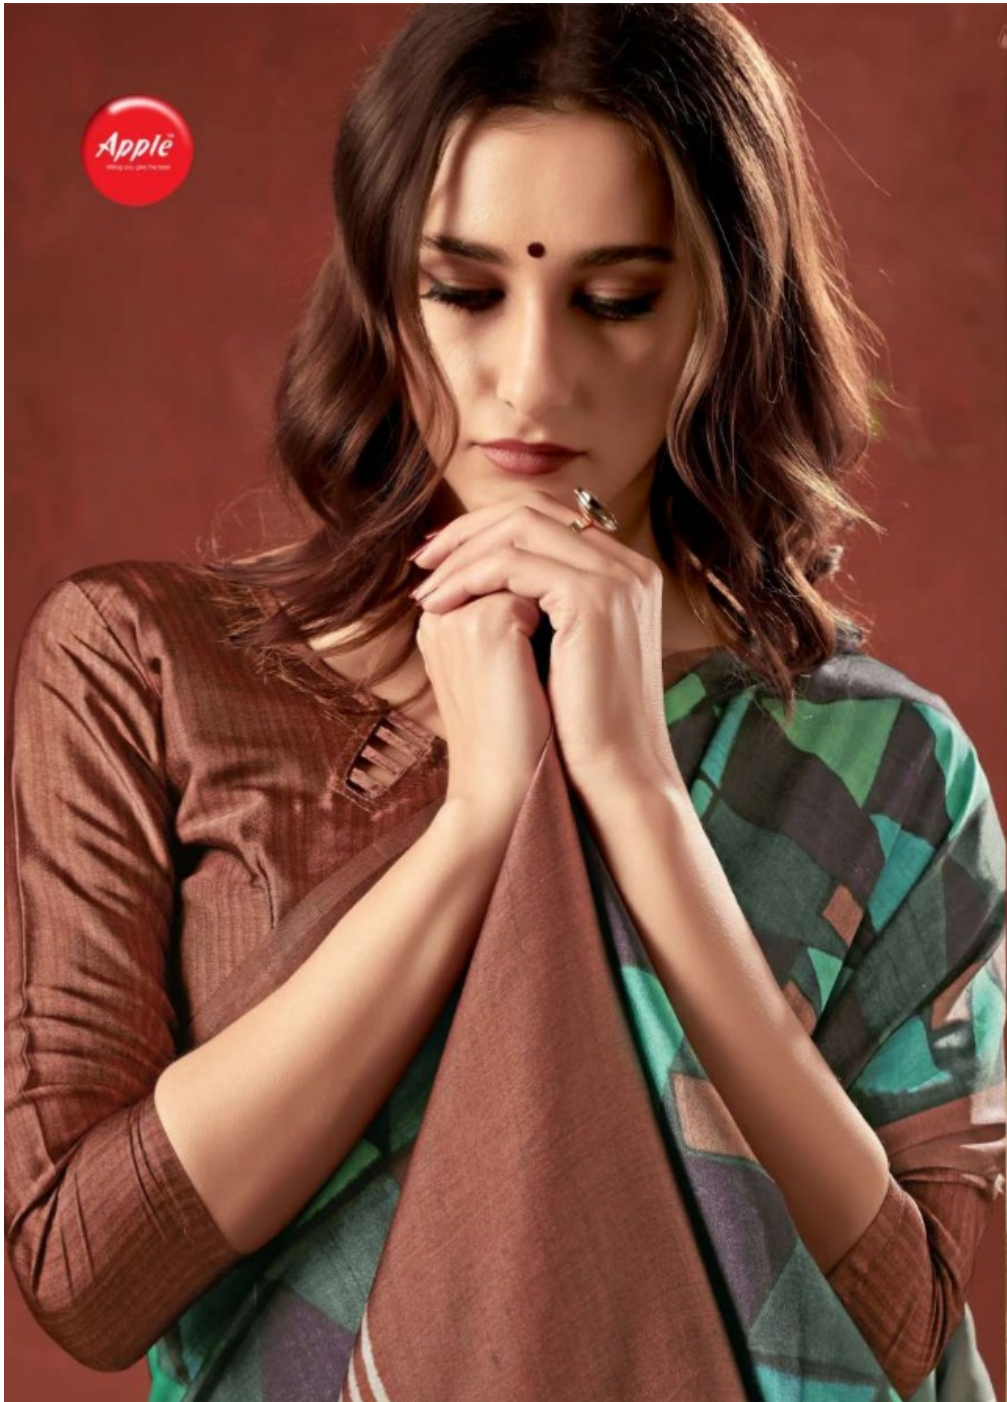

REFINED LUXURY
IT WAS ERA WHEN MEN WERE MEN

D.NO. 20405