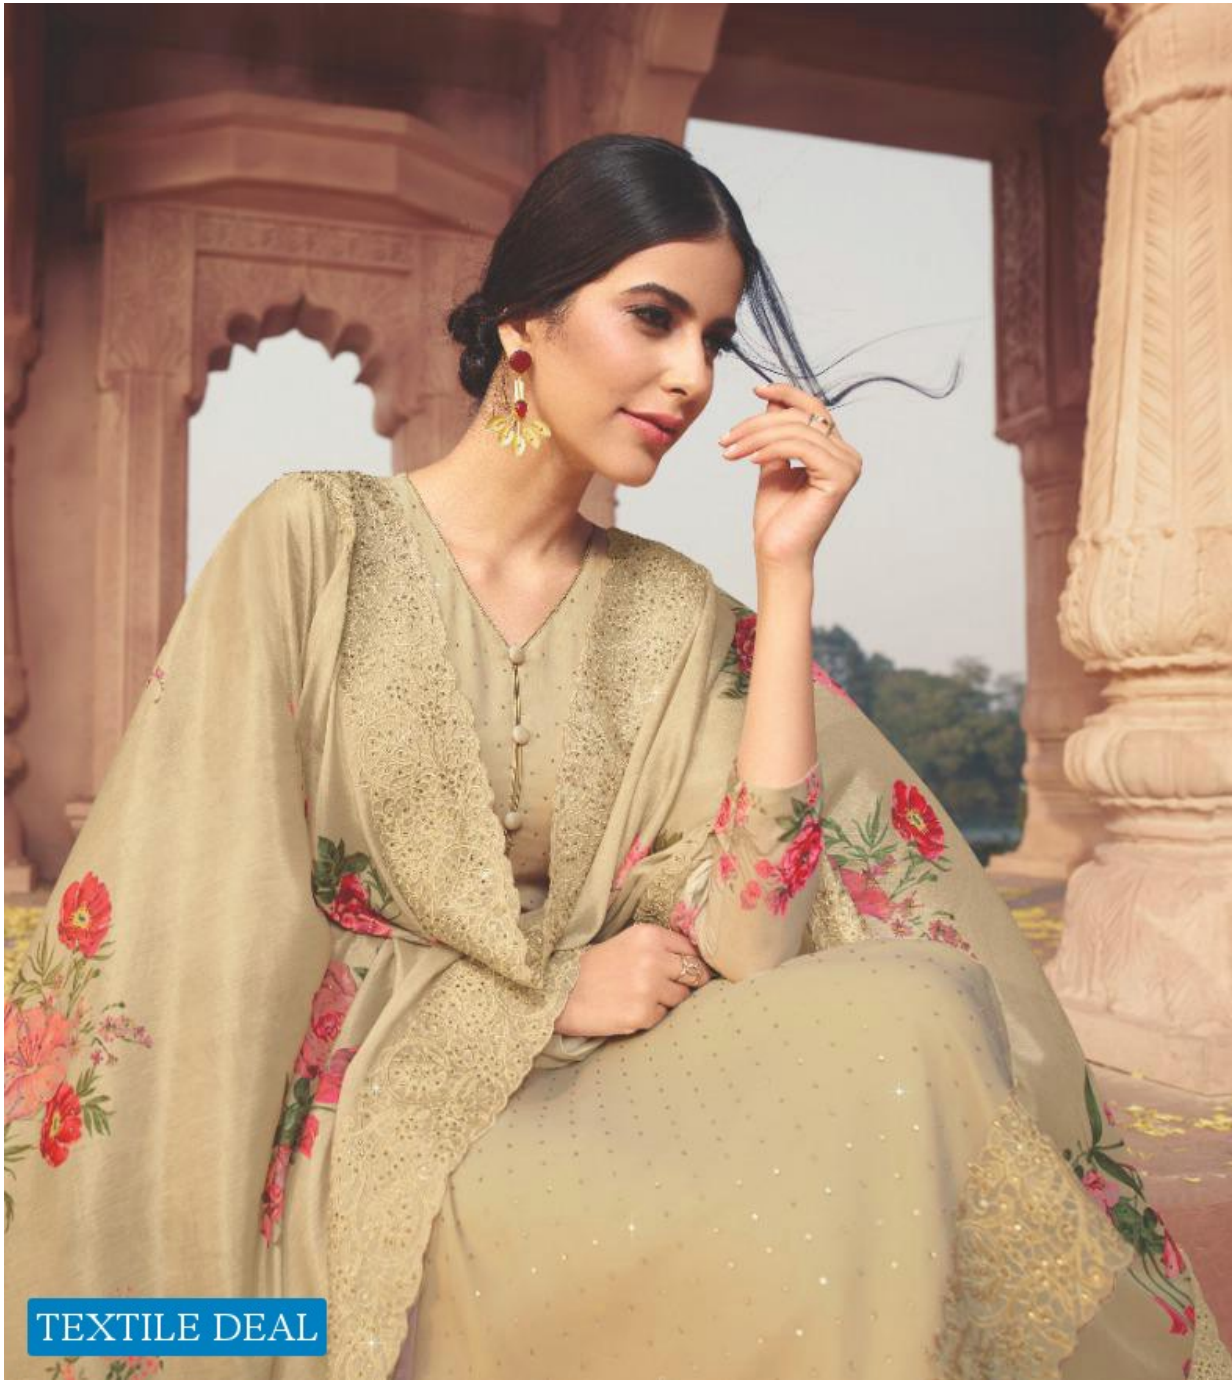

◆ 3106 ◆

EKTA
Khwaish
VOL. - 31

TEXTILE DEAL

EKTA

*She symbolizes strength, purity,
love and consistency.*

TEXTILE DEAL

TEXTILE DEAL *to at ja reflecta her persona, she Animo + her the actors confidence!*

EKTA

TEXTILE DEAL

TEXTILE DEAL

Her beauty lies within her happiness, she lets every look with her happy eyes!

TEXTILE DEAL

EKTA

◆ 3103 ◆

*Her saree is a composed
combination of tradition and
modernity, she stays
current, yet her roots!*