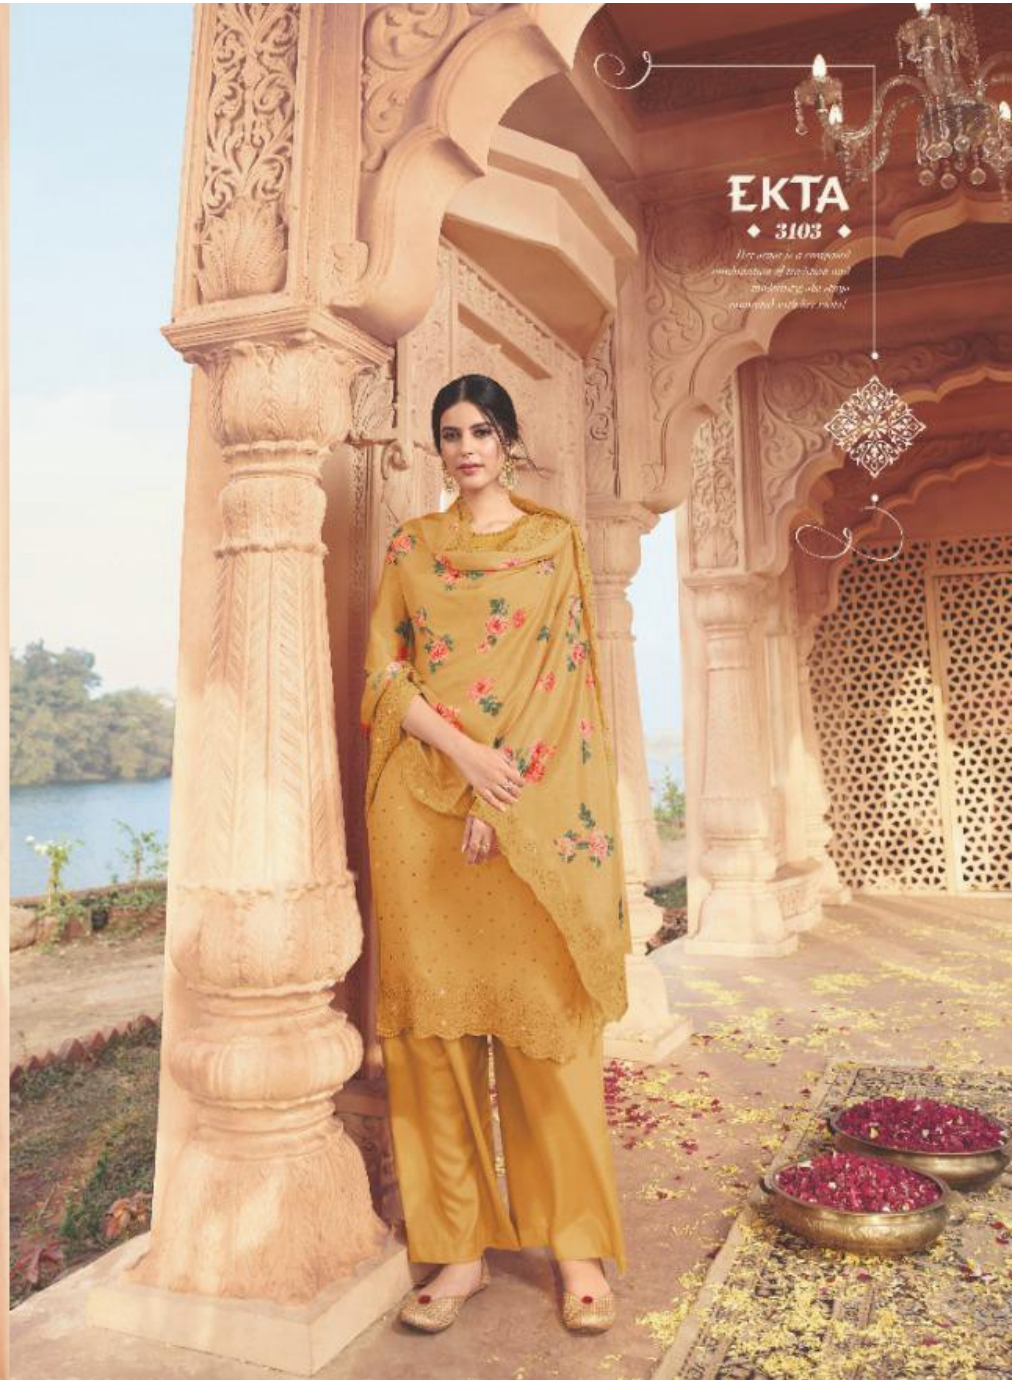

EKTA

◆ 3103 ◆