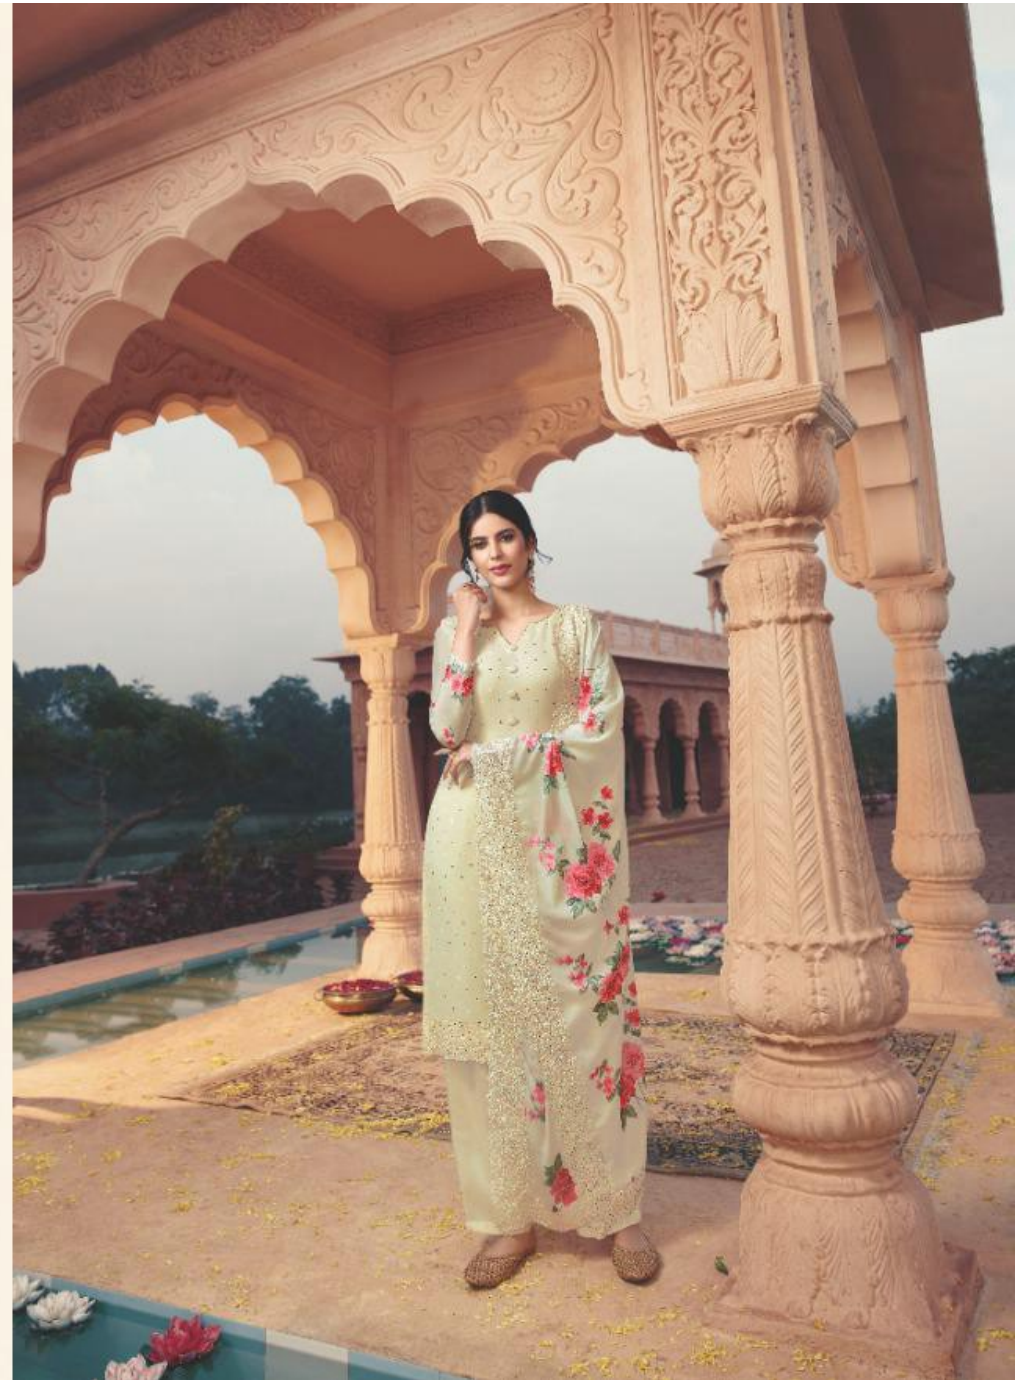

EKTA ♦ 3101 ♦ Her sile, ar shoboganti, ber pranao banna arj occasion into a festival

TEXTILE DEAL