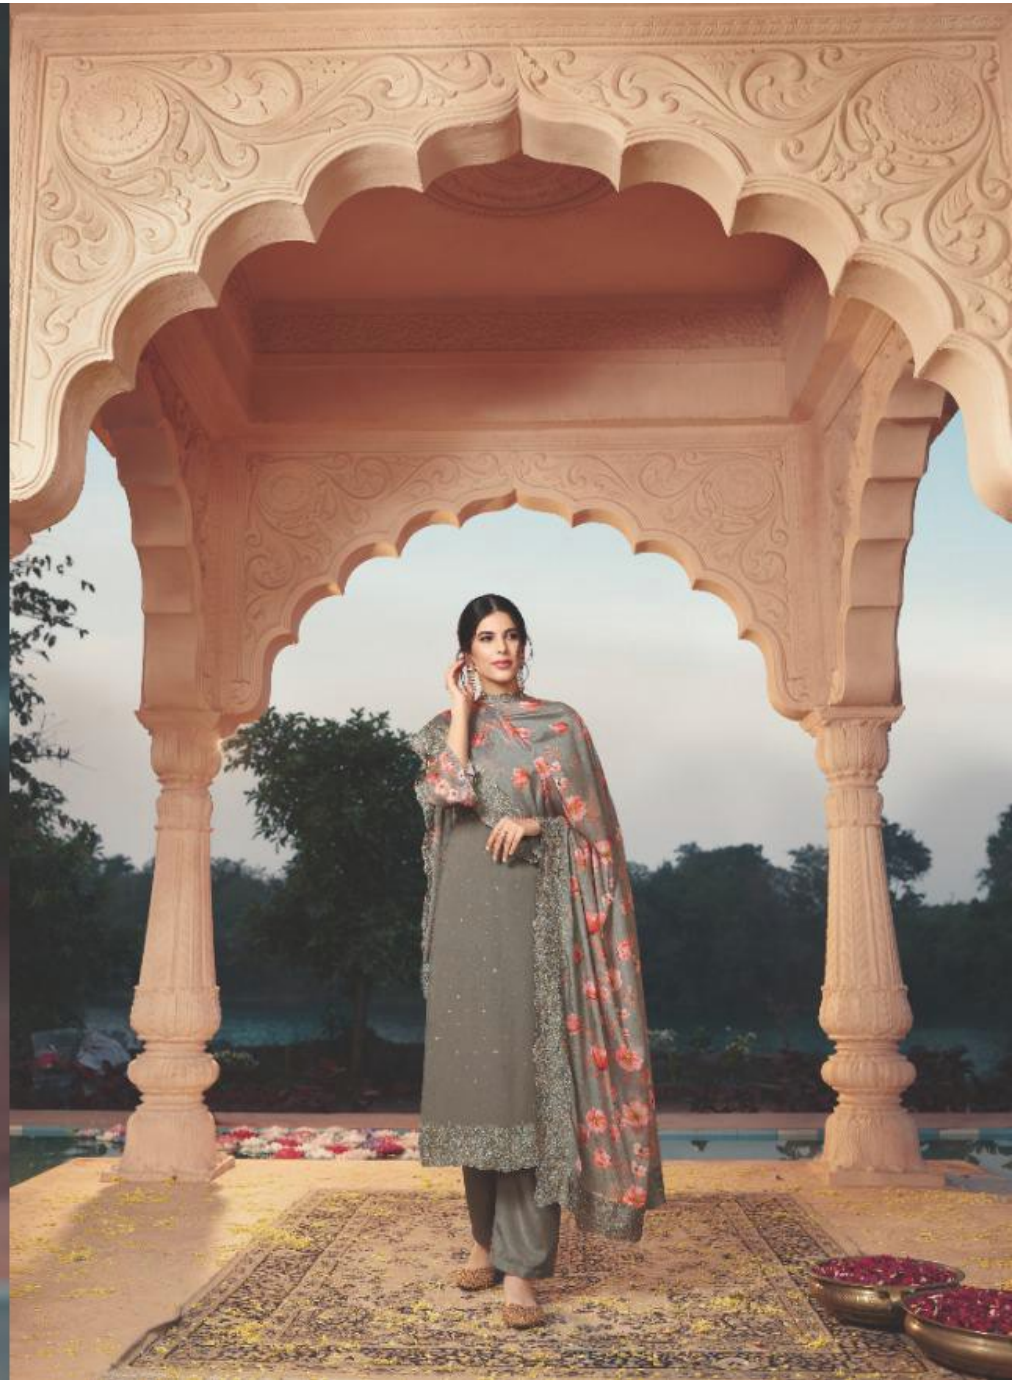

TEXTILE DEAL

◆ Her grace is eternal. She knows the art of being graceful and at ease at the same time!

◆ 3101 ◆

◆ 3102 ◆

◆ 3103 ◆

◆ 3107 ◆

◆ 3104 ◆

◆ 3105 ◆

◆ 3106 ◆

EKTA
Khwaish
VOL. - 31

TEXTILE DEAL

EKTA

*She symbolizes strength, purity,
love and consistency.*

TEXTILE DEAL

TEXTILE DEAL *to at ja reflecta her persona, she Animo + her the actors confidence!*

EKTA

◆ 3103 ◆

The mood is a composite combination of tradition and modernity; the one's connected with the other!

TEXTILE DEAL

EKTA ♦ 3101 ♦ Her sile, ar shoboganti, ber pranao banna arj occasion into a festival

TEXTILE DEAL

TEXTILE DEAL

Her beauty lies within her happiness, she lets every look with her happy eyes!

TEXTILE DEAL

EKTA

◆ 3103 ◆

*Her saree is a composed
combination of tradition and
modernity, she stays
current, yet her roots!*