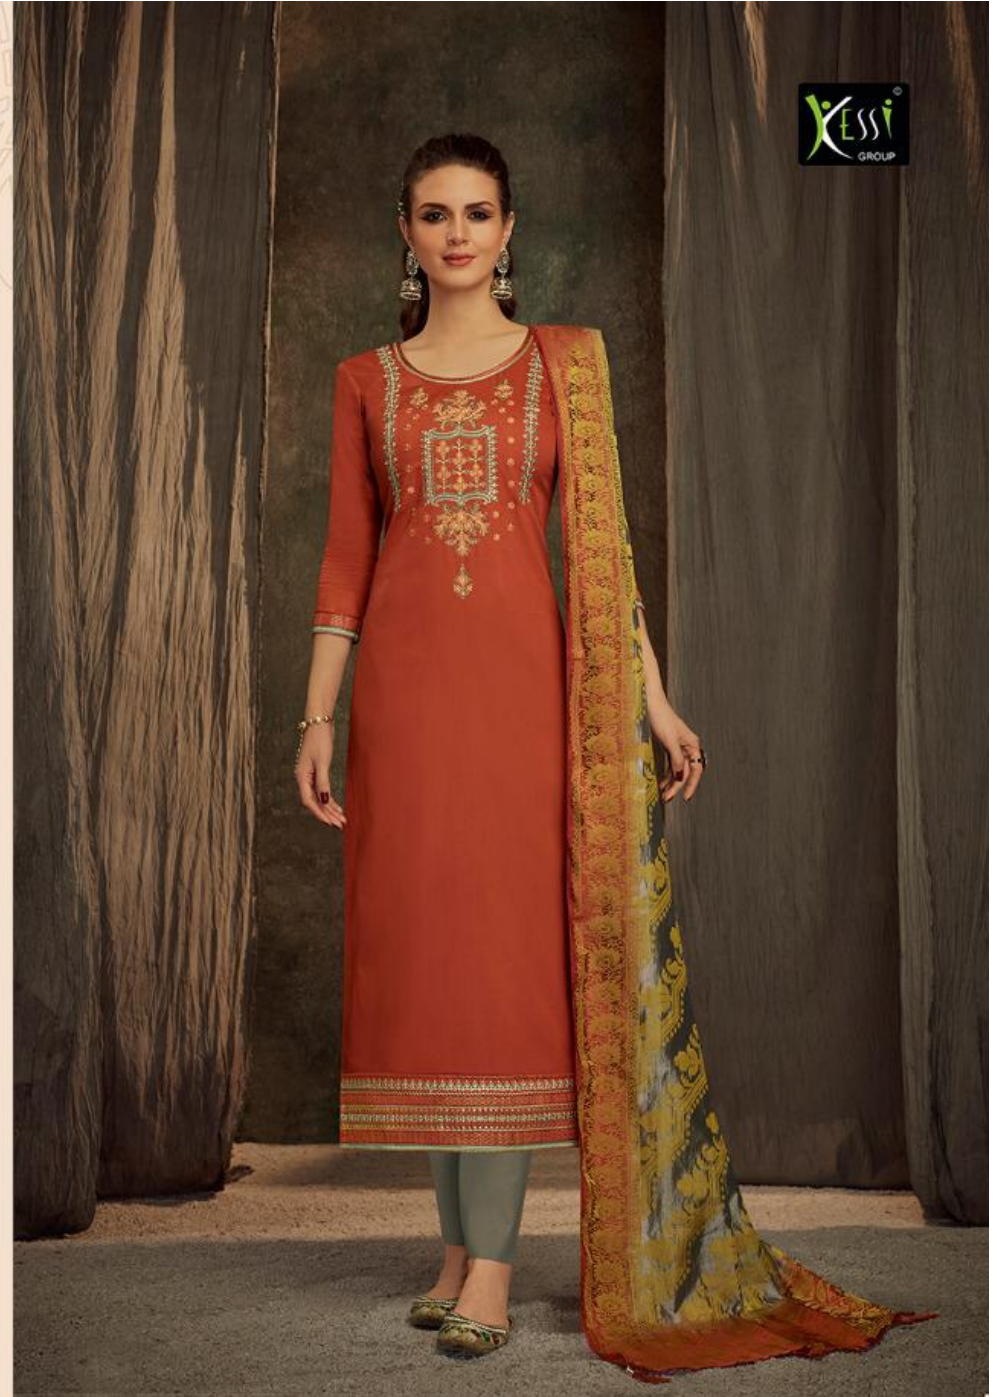

A WAYS TO BE EXCLUSIVE YOUR LIFE IS MEANT TO BE FILLED TO BE FASHION
5404