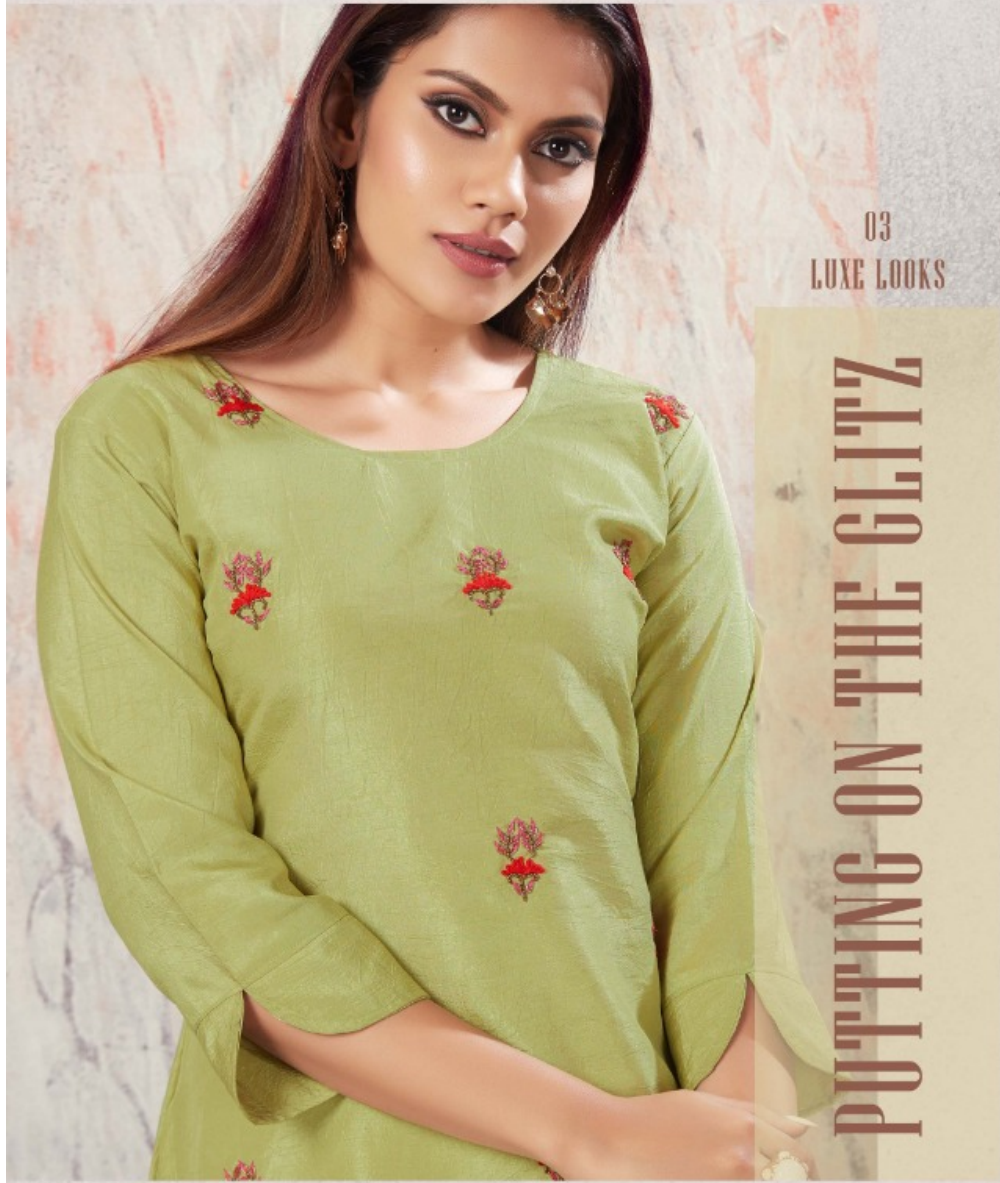

03
LUXE LOOKS

PUTTING ON THE GLITZ