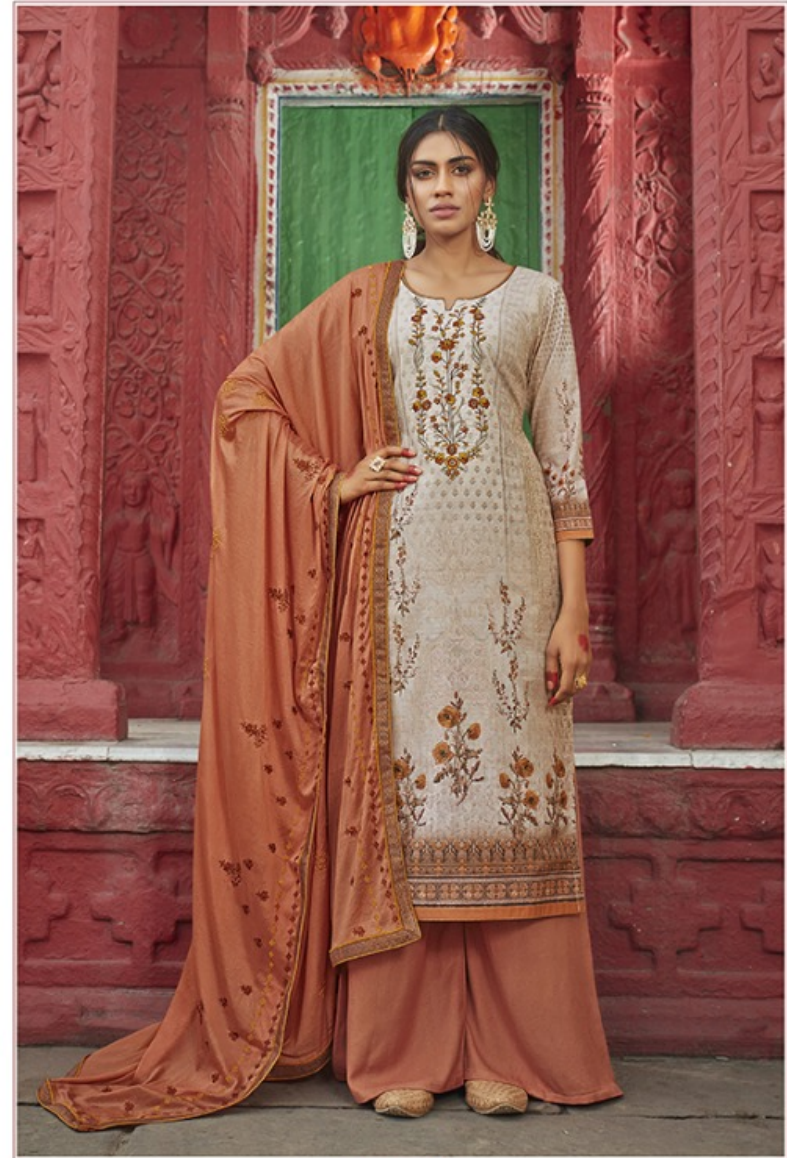

KALARANG

CRYSTAL

KALARANG

ACCESSIBLE  
DESIGNER  
LUXURY

design with refined detailing and exquisite quality maintaining  
streamlined shapes with fine fibres.

*TOUCHED BY BRILLIANCE* D.NO. 1273  
They're fresh as the morning and bursting with the promise of things untold.

D.NO. 1271

**PURE INDIAN BEAUTY**

They're fresh as the morning and bursting with the promise of things untold.

D.NO. 1271

D.NO1272

D.NO. 1273

D.NO. 1274