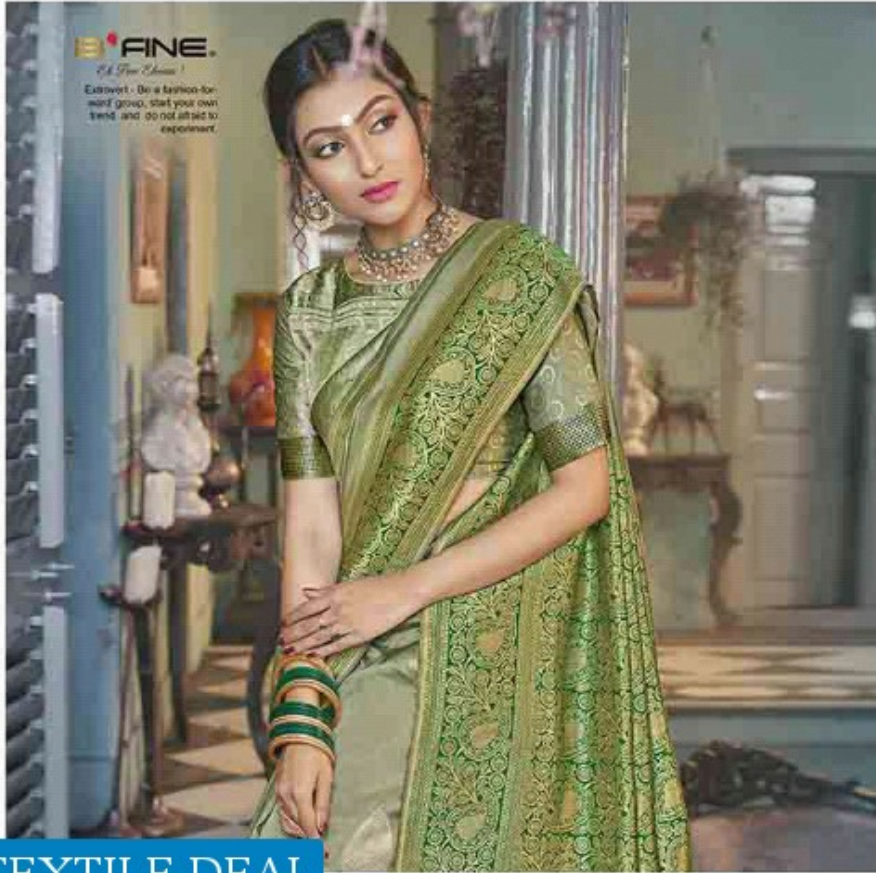

**B FINE.**

*Et Fine Est...*

**ADA**

FINE  
*At The Heart*  
ADA

TEXTILE DEAL

B FINE.  
*At The Heart!*

Cheerful - Simple is a shade of monochrome, toned-down palette are what keeping you looks bold and smart

BF-316

BF-310

BF-311

BF-312

TEXTILE DEAL

E FINE  
*Et Fine Chama!*  
ADA

TEXTILE DEAL

TEXTILE DEAL

**B FINE**  
*By Fine Shams*

Cheerful - Simple is a shade of monochrome, toned down palette are what keeping you look bold and smart.

**TEXTILE DEAL**

BF 315

BF 316