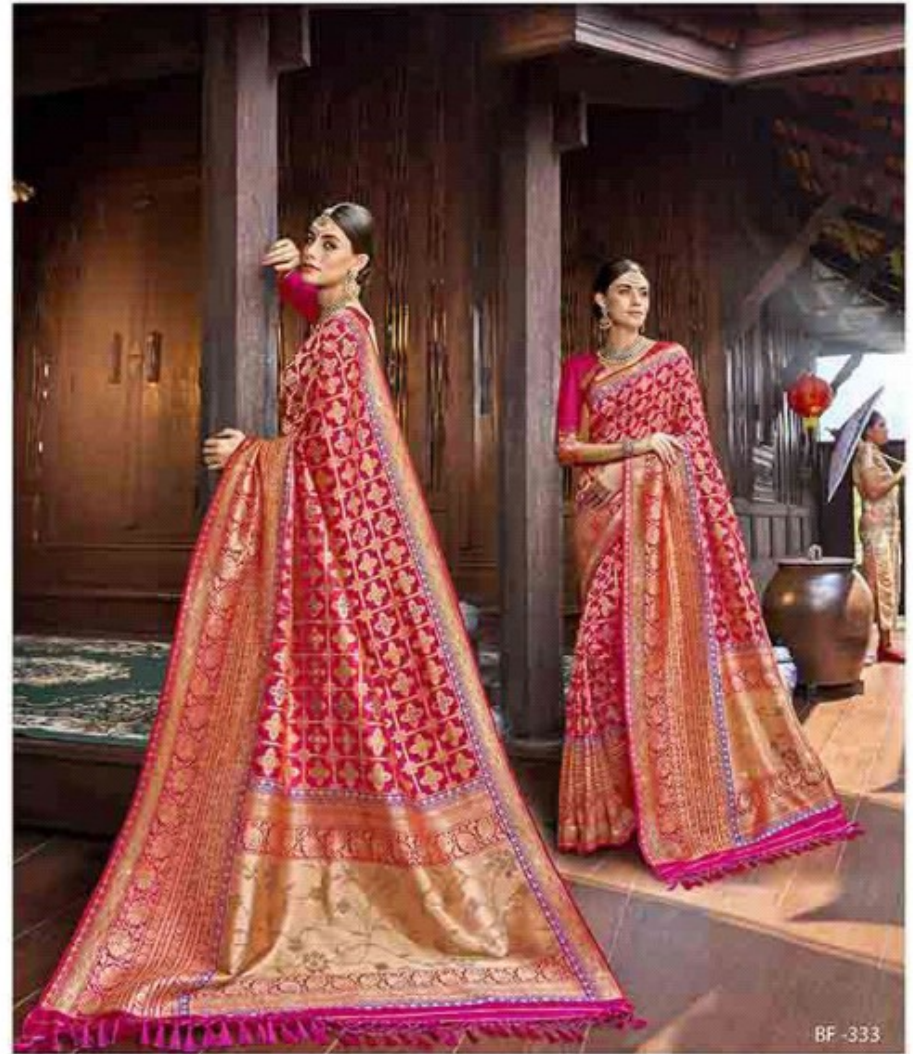

TEXTILE DEAL

B FINE.
By Fine Choice
TRADITION, CRAFT & BARCELONA'S DESIGN
CREATING AN UNUSUAL - AND AWESOME
VERSACE CULTURE BEHIND EVERYTHING. SOME
MORE COLORFUL CREATIVES AND BEHIND
BEHIND US.

BF -333