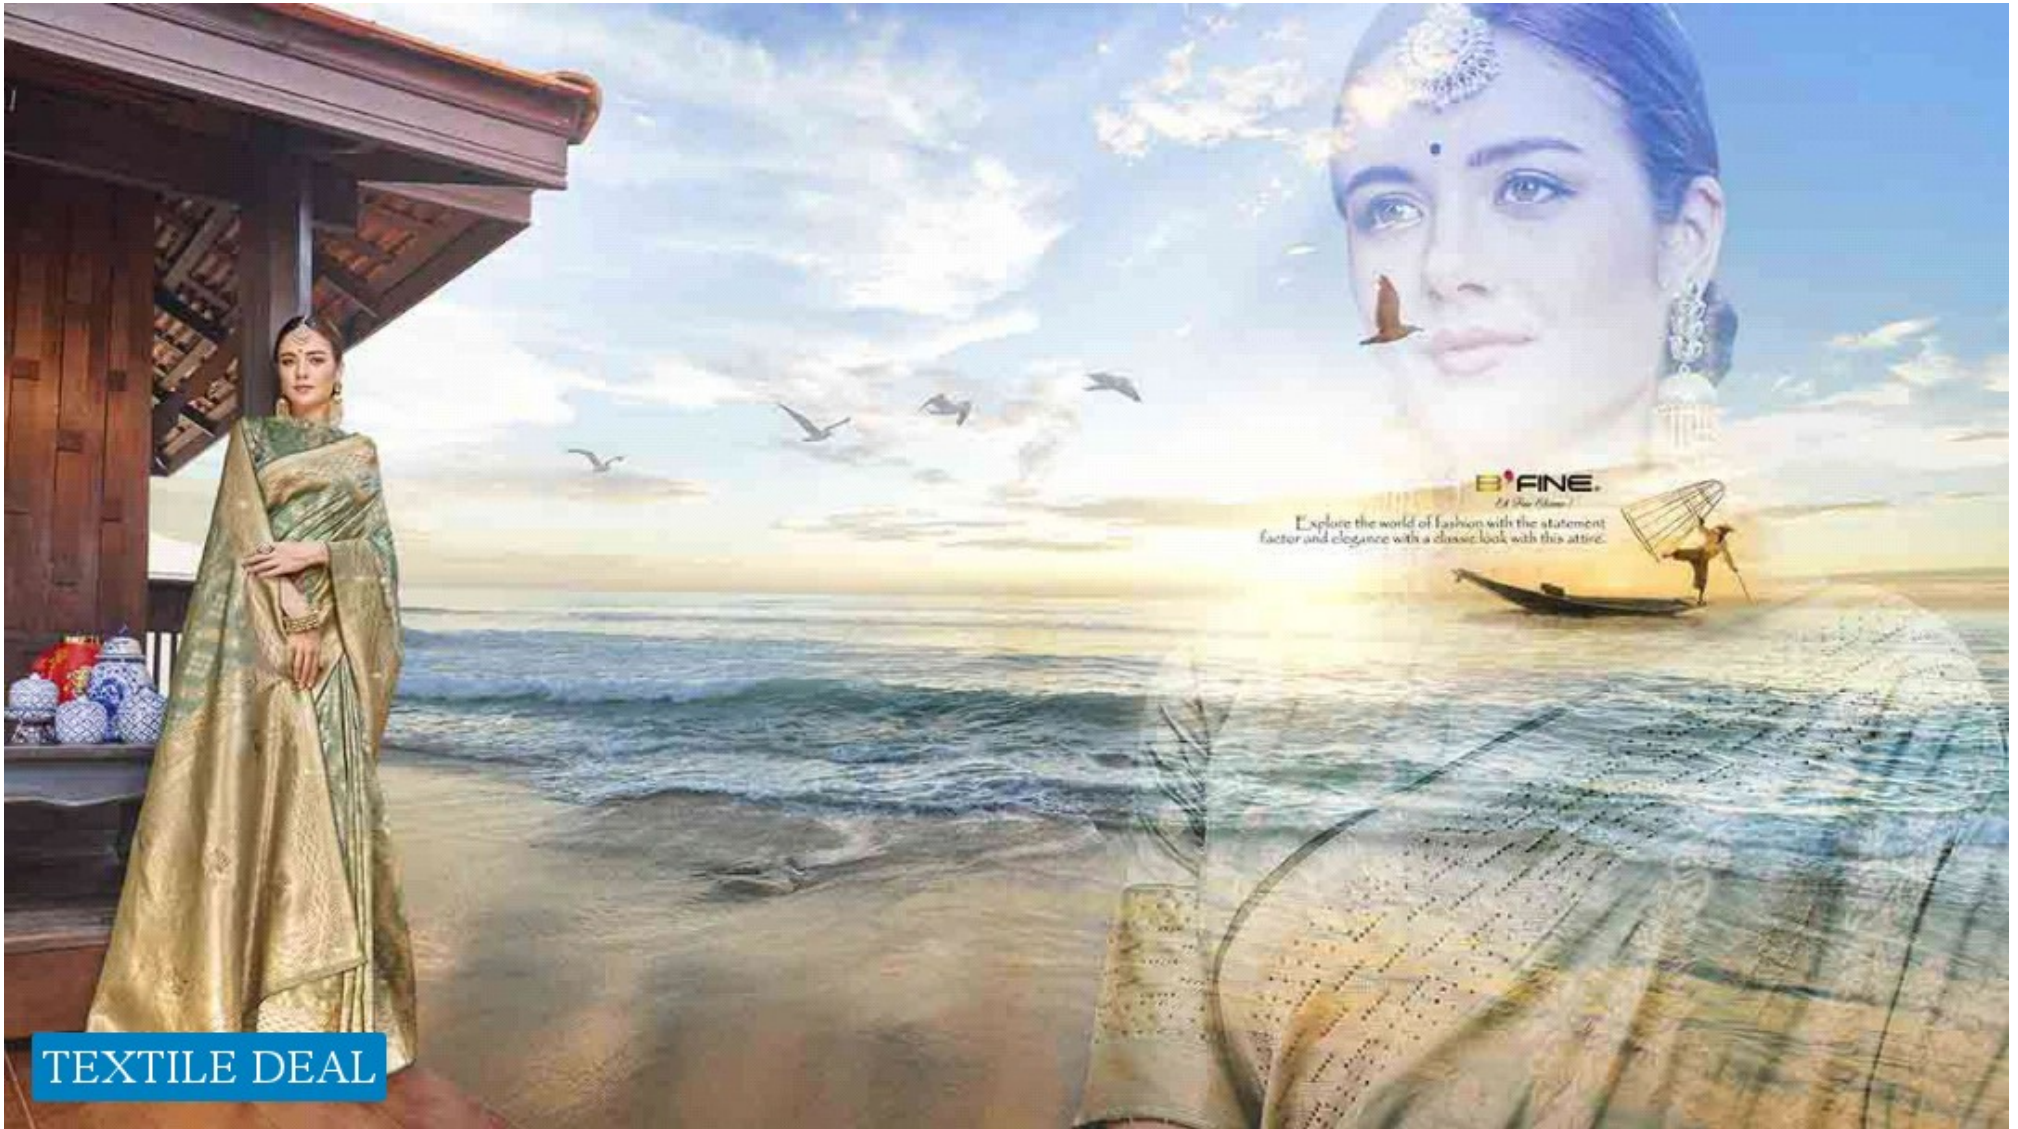

TEXTILE DEAL