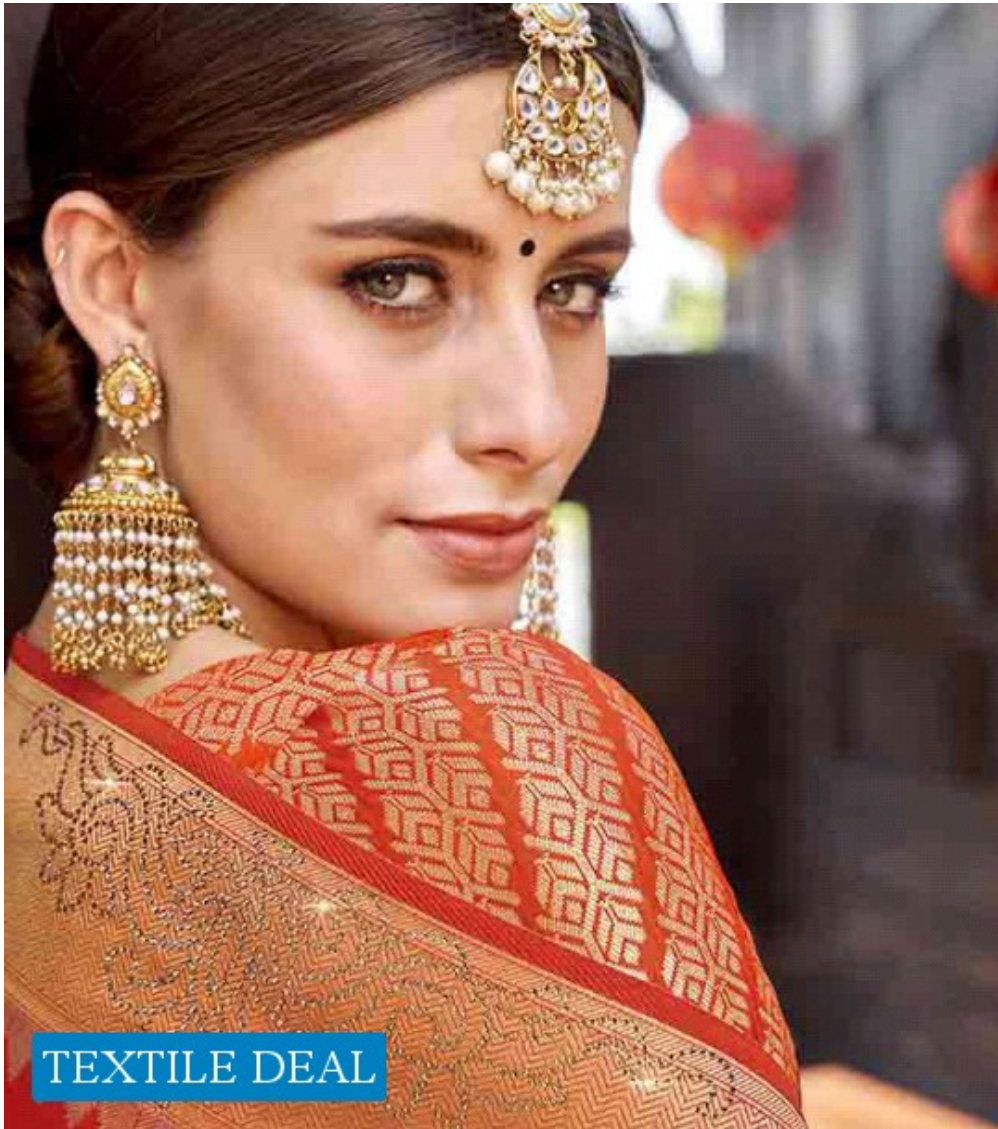

TEXTILE DEAL

ANE
At The Core

BE
PRETT-Y

GLOW UP YOUR DREAM AND TAKE IT TO THE SHINE LEVEL. MAKE PERSONALITY WITH US. NO ONE CAN TAKE THE GLORY OFF YOU AND STAND BEA A BEAUTY THAT EVERYONE ADORIS YOU.