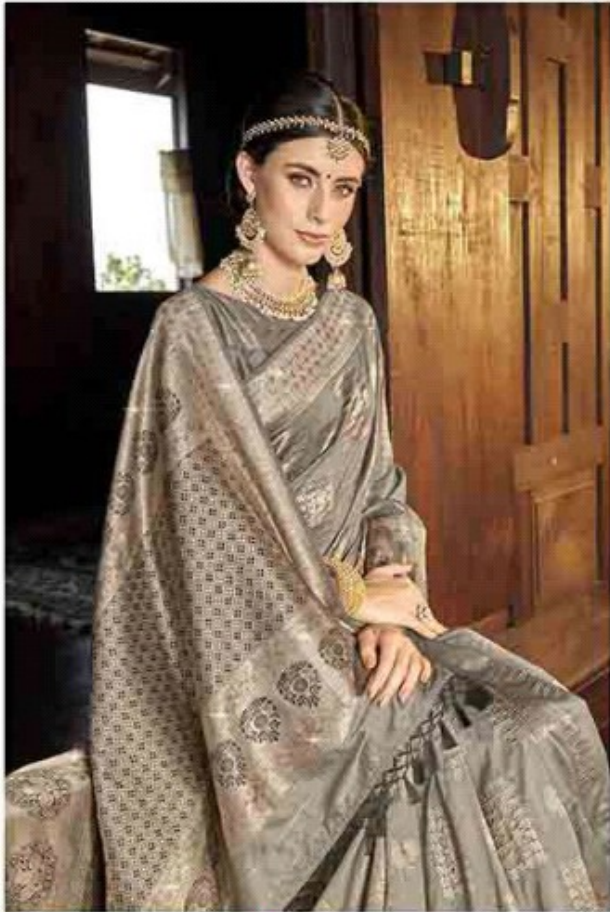

TEXTILE DEAL

BANE.
By The Name