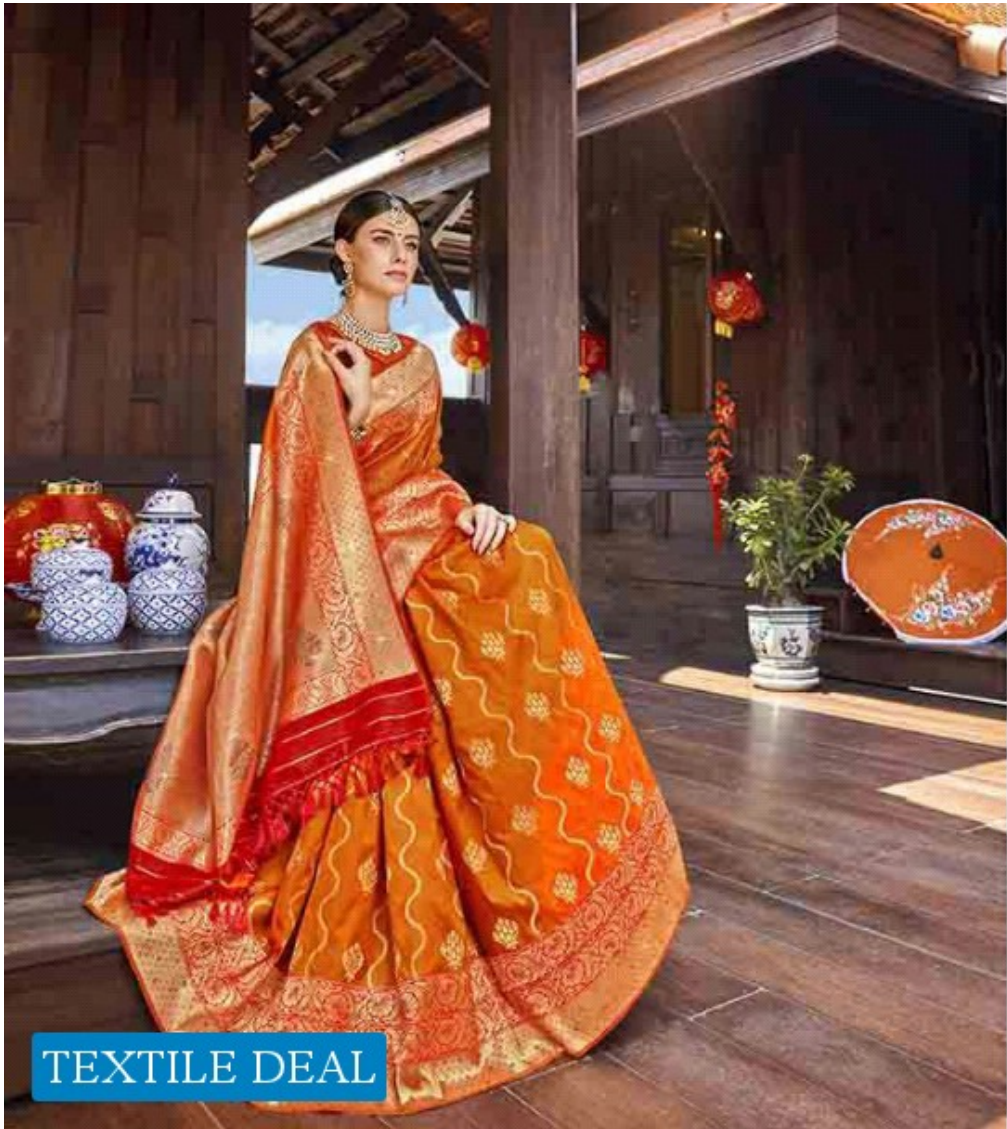

QUEEN
B FINE.
All Fine Things!