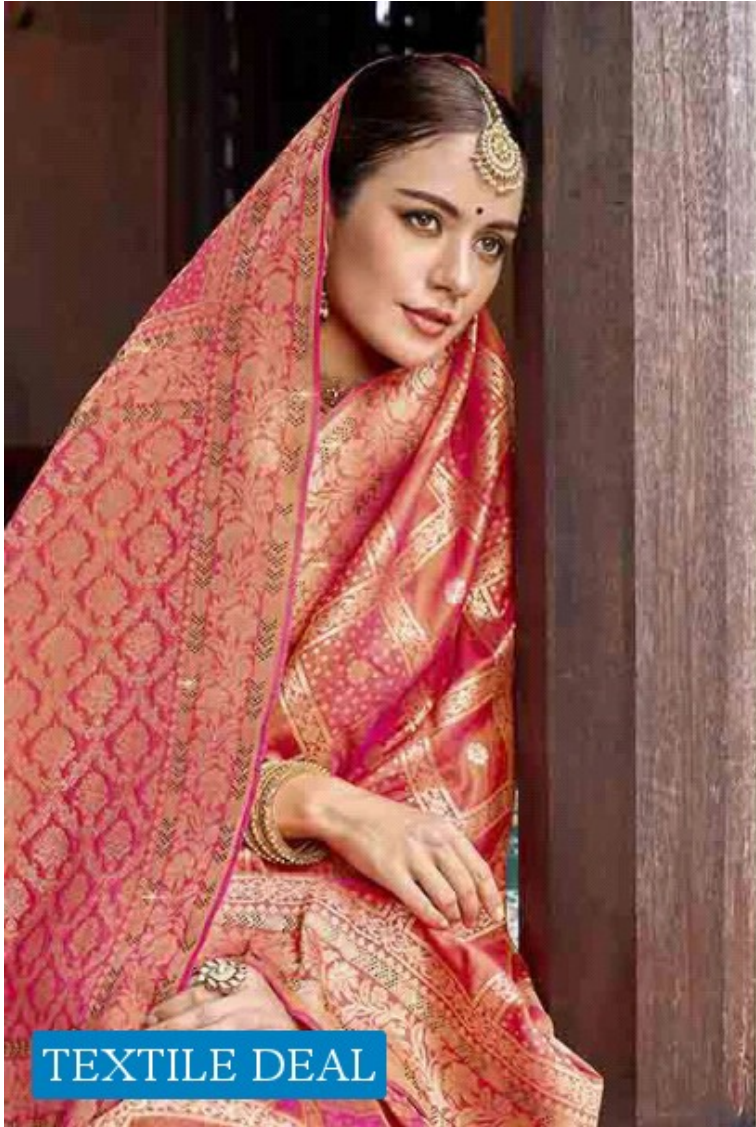

BF -333

TEXTILE DEAL

**BANE.**  
*By The Name*

BF-332

TEXTILE DEAL

TEXTILE DEAL

**B'FINE.**

At Your Service?  
Explore the world of IN  
HOW WITH THE STATEMENT  
FACED AND FULGANGI SET  
IN A CLASSIC LOOK WITH B'FINE  
AFFAIR.

BF -336

TEXTILE DEAL

**B FINE**  
*Et Fine Etans!*

स्वारी स्की

The advertisement features a central black and white sketch of a woman in a white and gold outfit with a large, ornate collar. Surrounding this sketch are several smaller photographs of models wearing different styles of sarees, including red and gold, and grey and gold. The brand name 'B FINE' and the tagline 'Et Fine Etans!' are positioned in the upper right, while the Hindi text 'स्वारी स्की' is written in a large, stylized red font at the bottom right.

A woman is seated in a traditional Indian setting, wearing a gold and brown saree with intricate floral patterns. She is adorned with traditional jewelry, including a bindi, earrings, and a necklace. The background features dark wood paneling and a red lantern hanging from the ceiling.