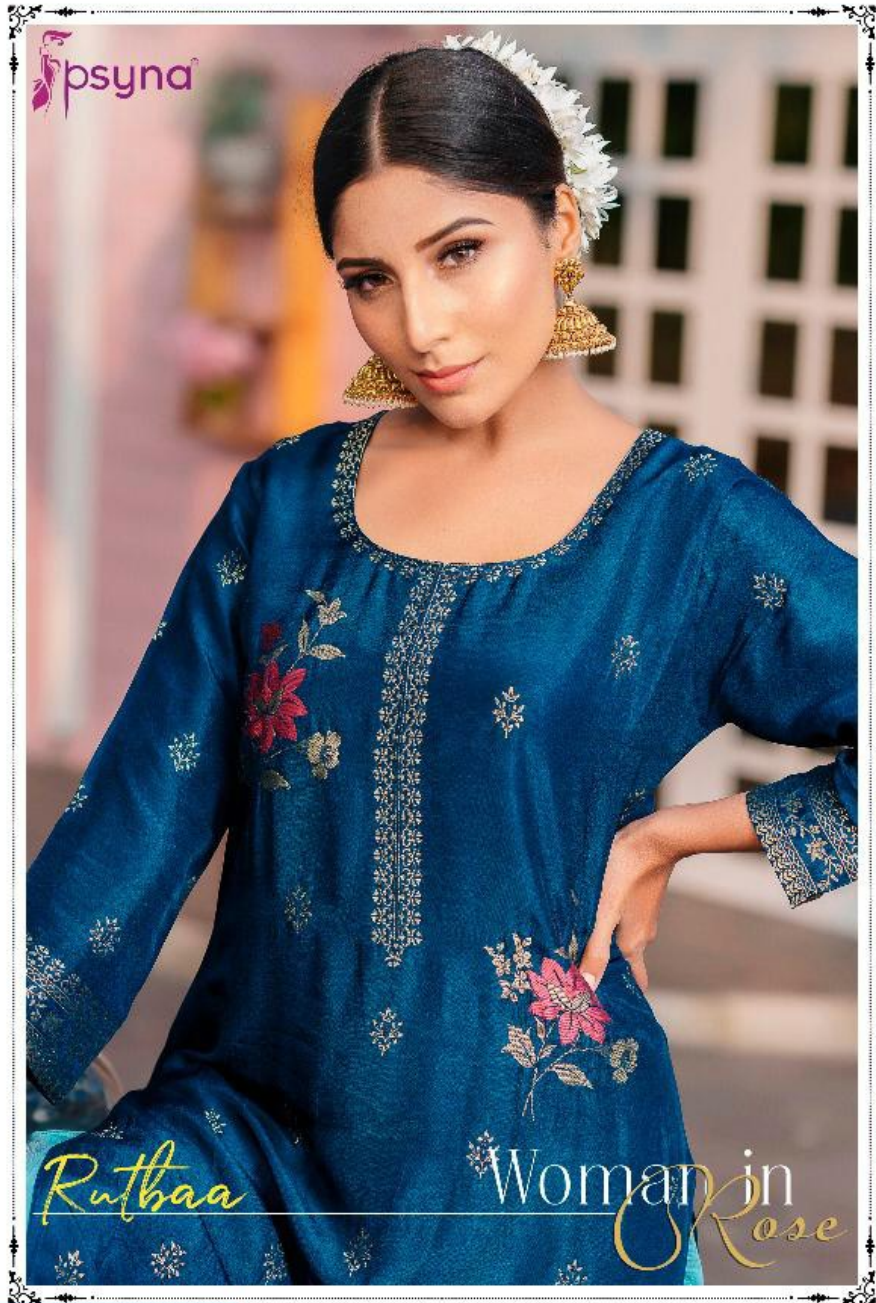

TEXTILE DEAL