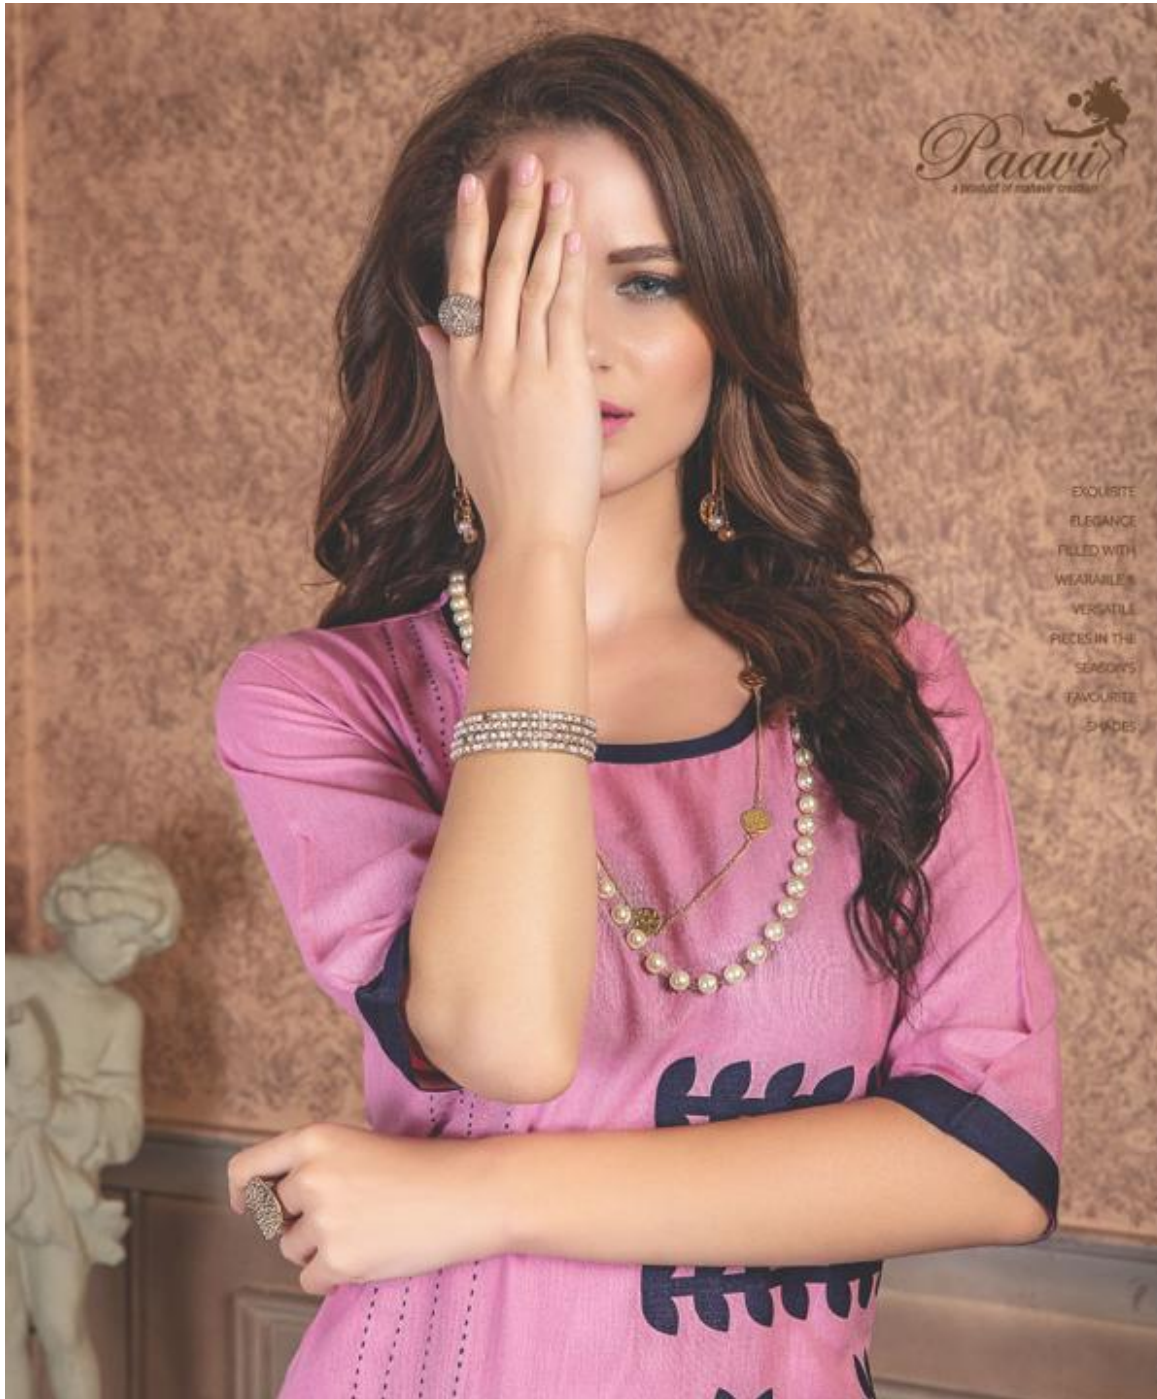

*Paavi*  
products of nature creation

KRITIKA 005

ADD A TOUCH OF  
STATEMENT TO  
YOUR LOOK  
WITH PIECE  
DESIGNED TO  
EXUDE  
FEMININITY  
& CLASS

*Paavi*  
a product of *Paavi* Fashion

KRITIKA 001

ADD  
A STRIKING  
STATEMENT  
TO YOUR LOOK  
WITH PIECES  
DESIGNED  
TO EVIDE  
FEMININITY  
& CLASS