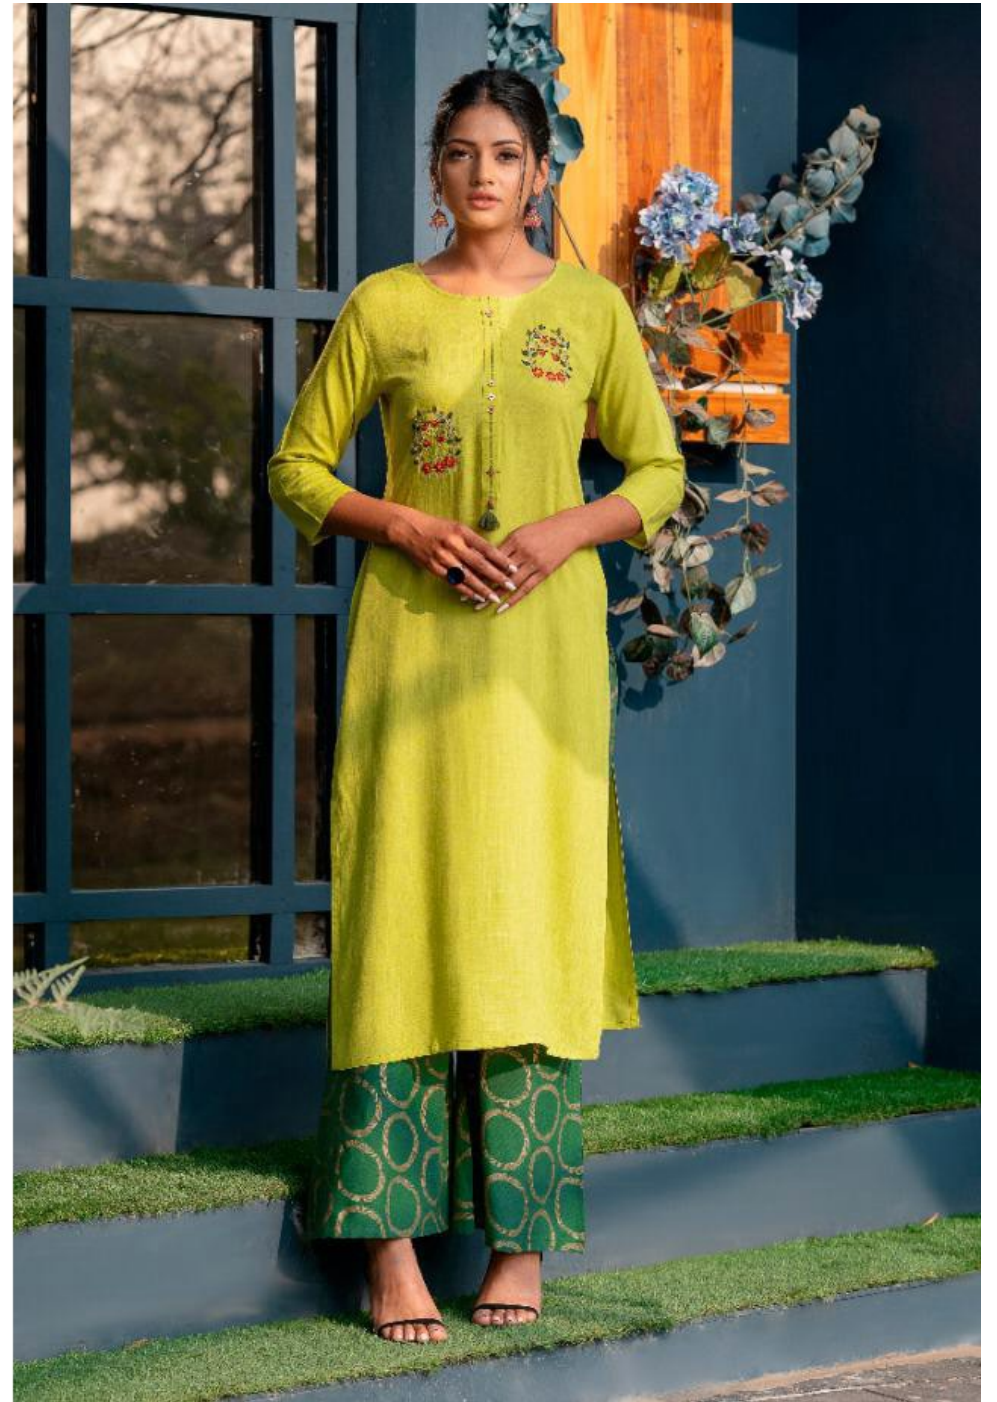

Dip: 8005

TEXTILE DEAL

psyna®

Logo of a stylized butterfly or flower with the text "Dno: 8007" below it.

TEXTILE DEAL

TEXTILE DEAL

psyna®

Dir: 8006

TEXTILE DEAL

TEXTILE DEAL

Диз: 8001

Диз: 8002

Диз: 8003

Диз: 8006

Диз: 8007

Диз: 8008