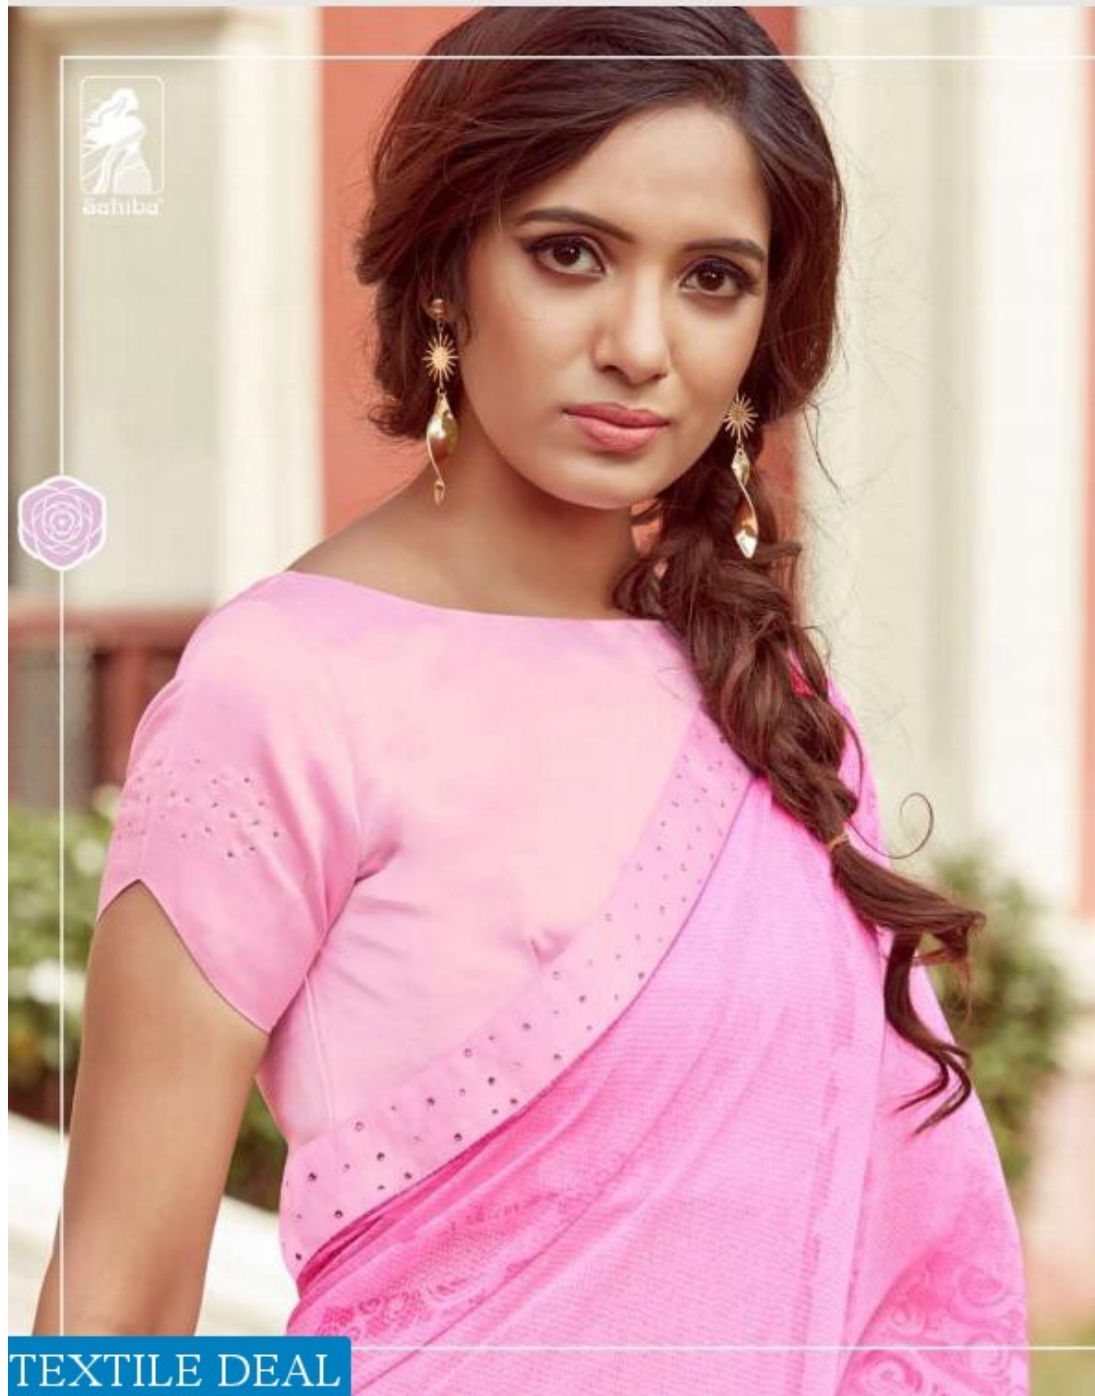

LS-1124

TEXTILE DEAL