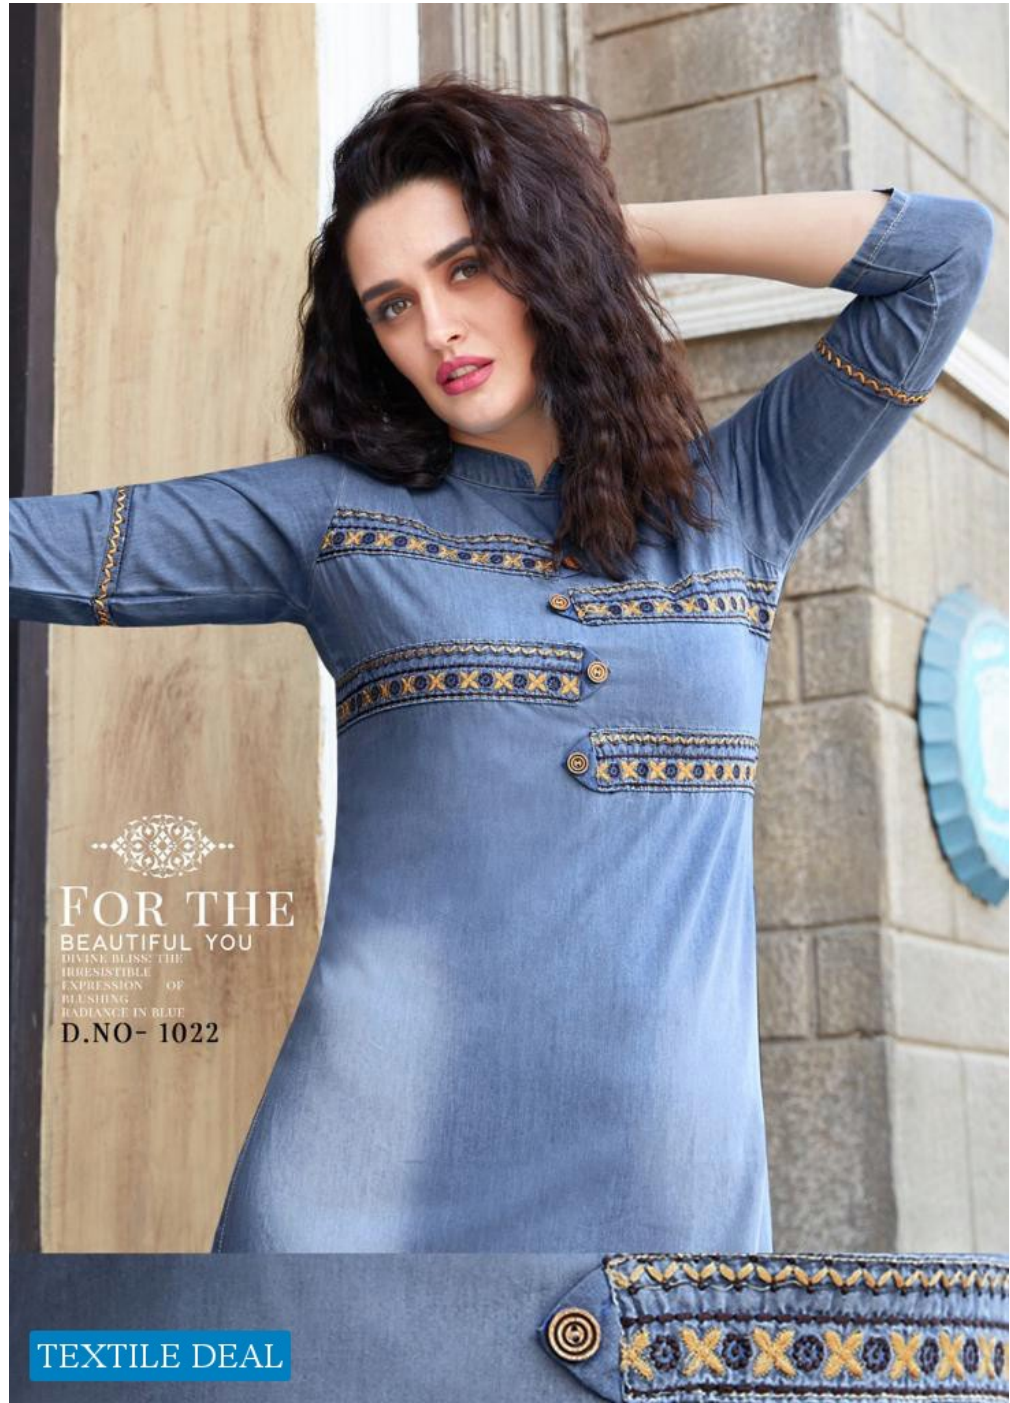

TEXTILE DEAL

 Soriema[®]

TEXTILE DEAL

TEXTILE DEAL

TEXTILE DEAL

FOR THE
BEAUTIFUL YOU

DIVINE BLESS THE
IRRESISTIBLE
EXPRESSION OF
BLUSHING
RADIANCE IN BLUE

D.NO- 1022