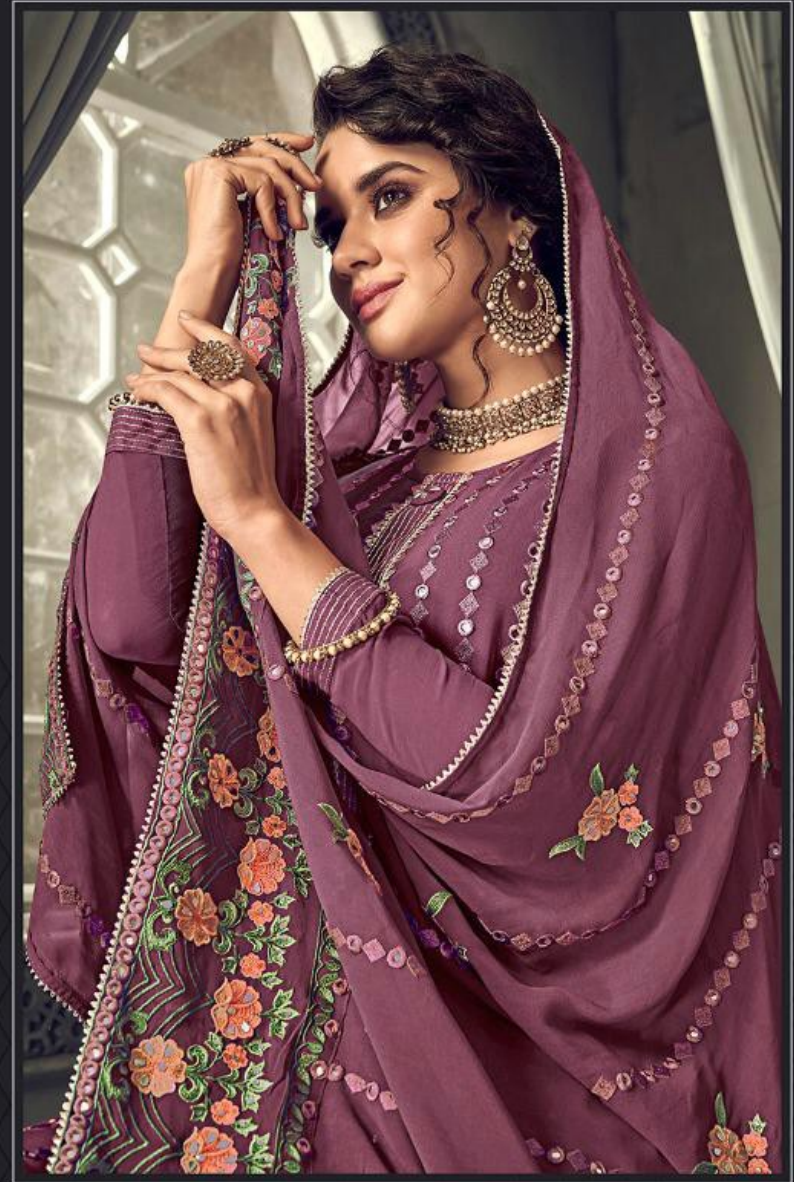

eba lifestyle

TEXTILE DEAL

1158