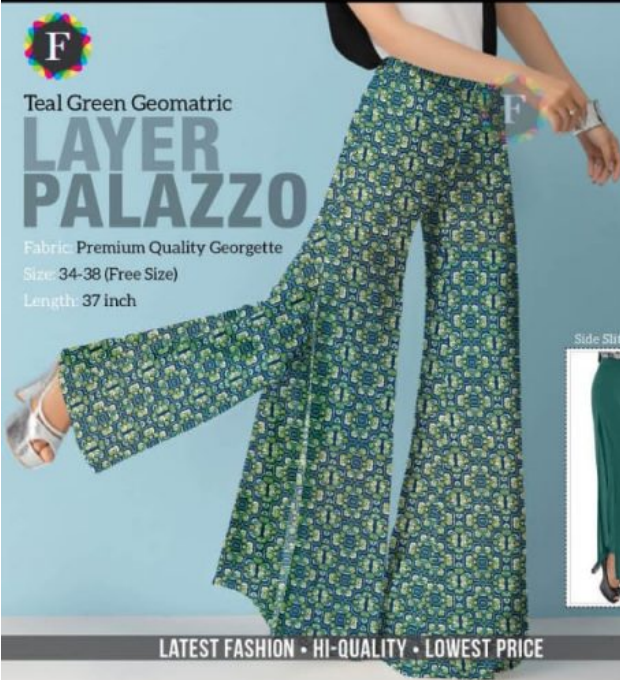

# LAYER PALAZZO

Fabric: Premium Quality Georgette  
Size: 34-38 (Free Size)  
Length: 37 inch

Side Slit for Flare

LATEST FASHION • HI-QUALITY • LOWEST PRICE

Mint White Flower

# LAYER PALAZZO

Fabric: Premium Quality Georgette  
Size: 34-38 (Free Size)  
Length: 37 inch

Side Slit for Flare

LATEST FASHION • HI-QUALITY • LOWEST PRICE

Teal Green Geometric

# LAYER PALAZZO

Fabric: Premium Quality Georgette  
Size: 34-38 (Free Size)  
Length: 37 inch

Side Slit for Flare

LATEST FASHION • HI-QUALITY • LOWEST PRICE

Coffee Geometric

Fabric: Premium Quality Georgette  
Size: 34-38 (Free Size)  
Length: 37 inch

Side Slit for Flare

LATEST FASHION • HI-QUALITY • LOWEST PRICE

Peach White Flower