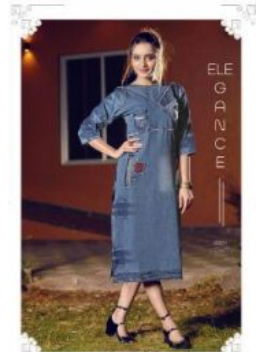

रखना  
W11 - 2

8001

BE THE  
STANDARD  
FASHION IS  
MEASURED BY

*"Fashion is part of the daily air and it changes all the time"*

8007

2001

2002

2003