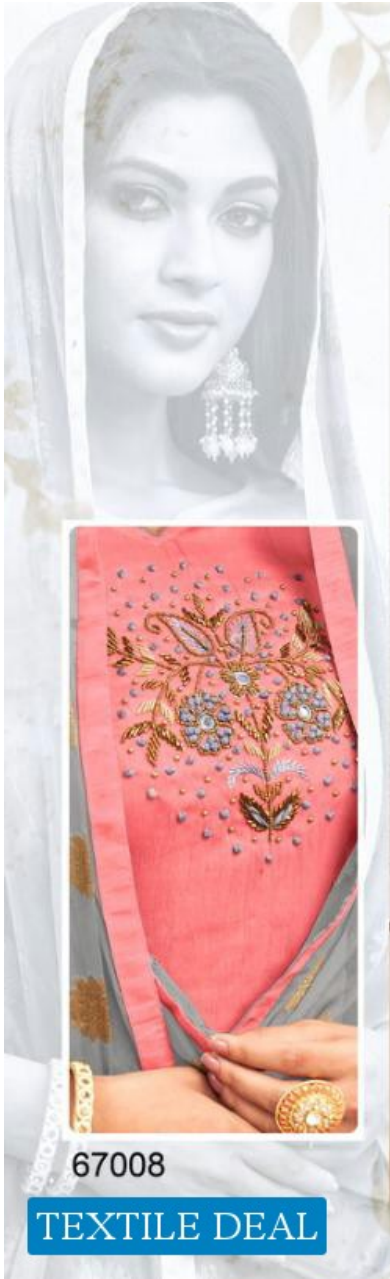

TEXTILE DEAL

LOOK STUNNING!

TEXTILE DEAL

67009

67008

TEXTILE DEAL

PERFECT **EVERY WOMAN**
The contemporary and traditional designs perfect for every woman.

TEXTILE DEAL

TEXTILE DEAL

FOR EVERY
WOMAN
The contemporary colours and traditional
designs perfect for every woman

67007

67005

67006

67011

67012

67007