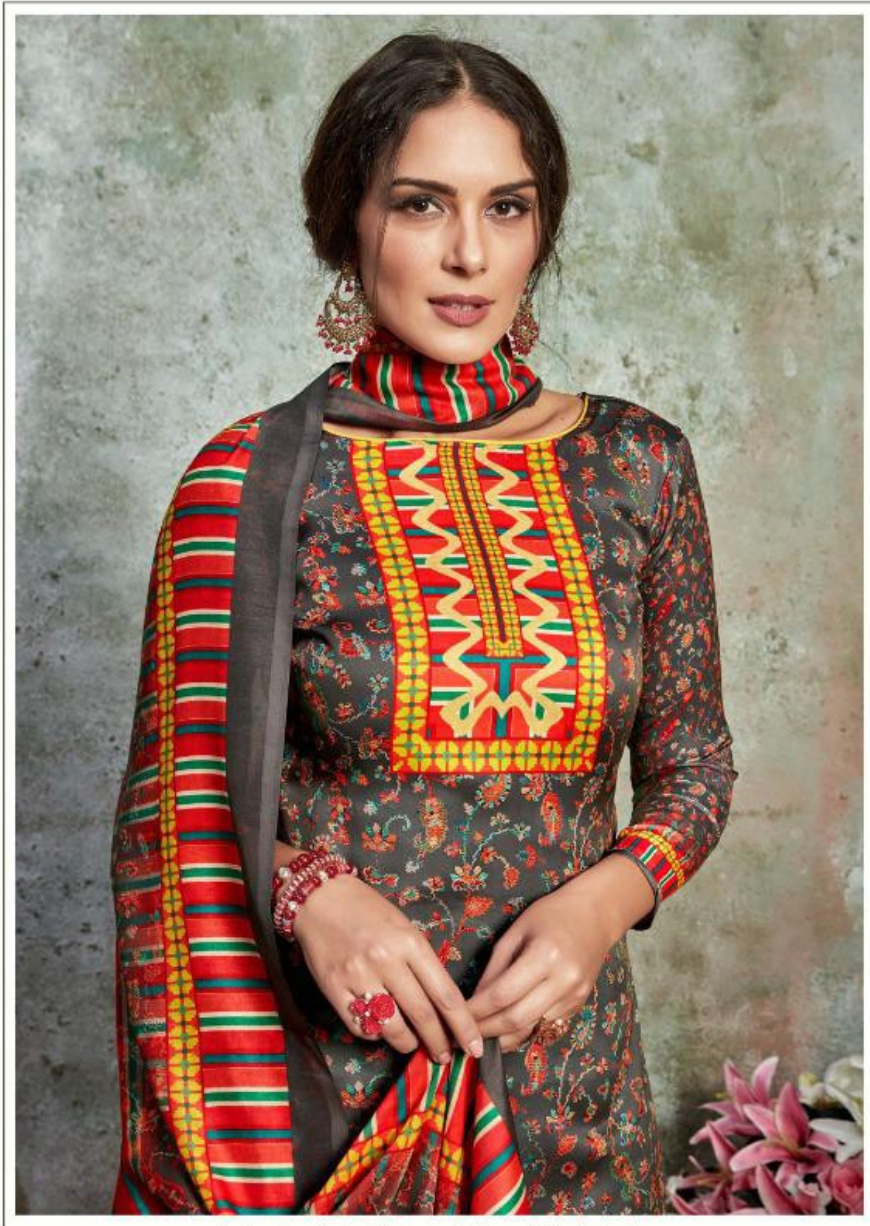

D.NO. 1002

TEXTILE DEAL