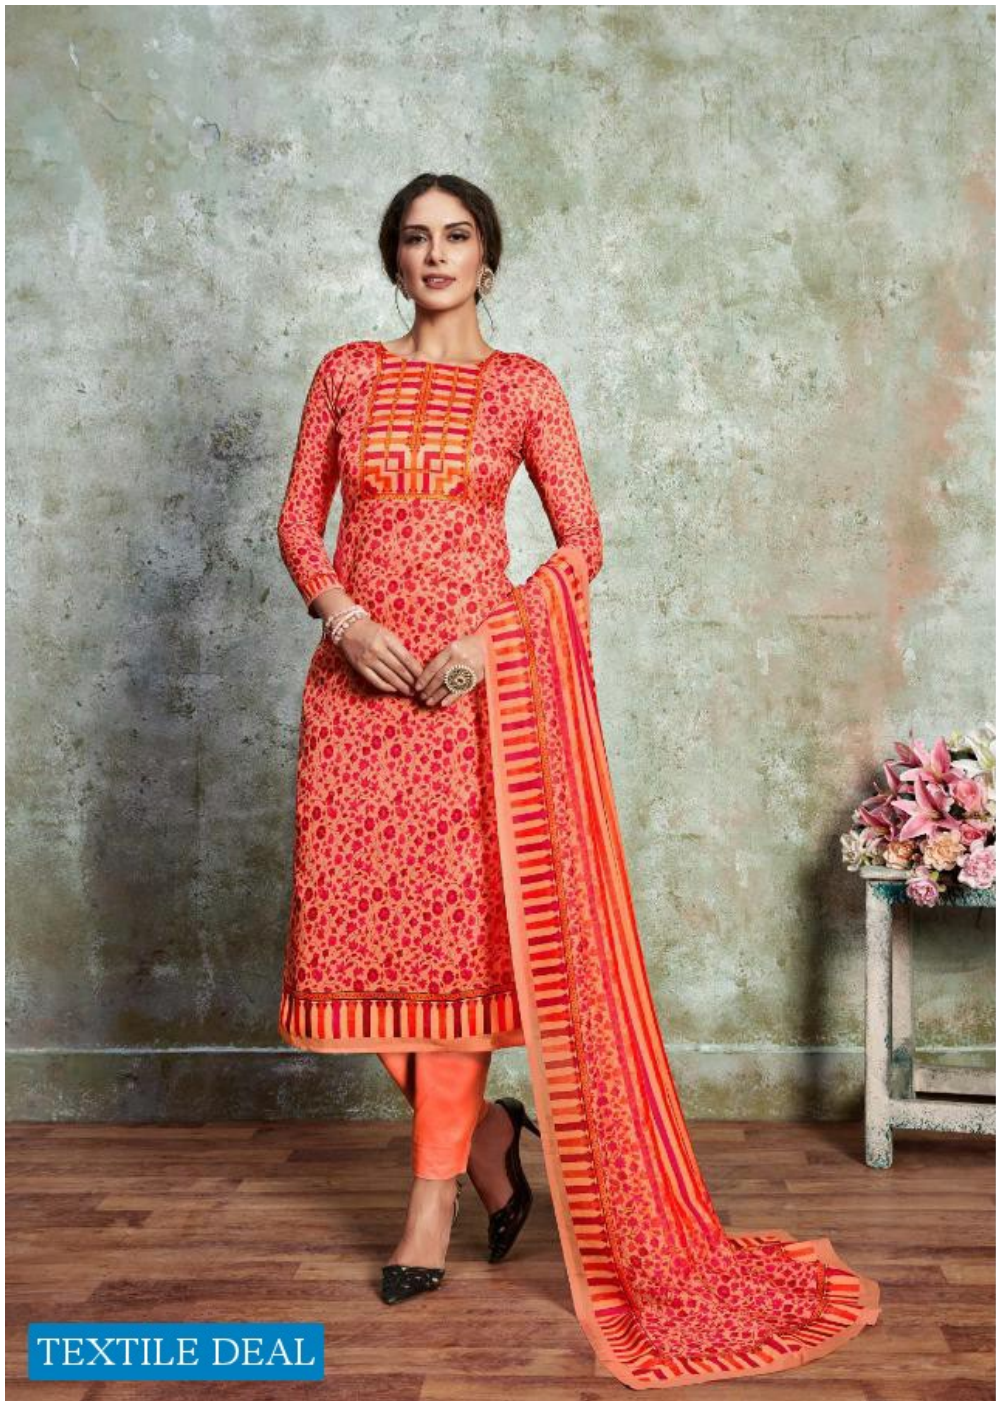

TEXTILE DEAL