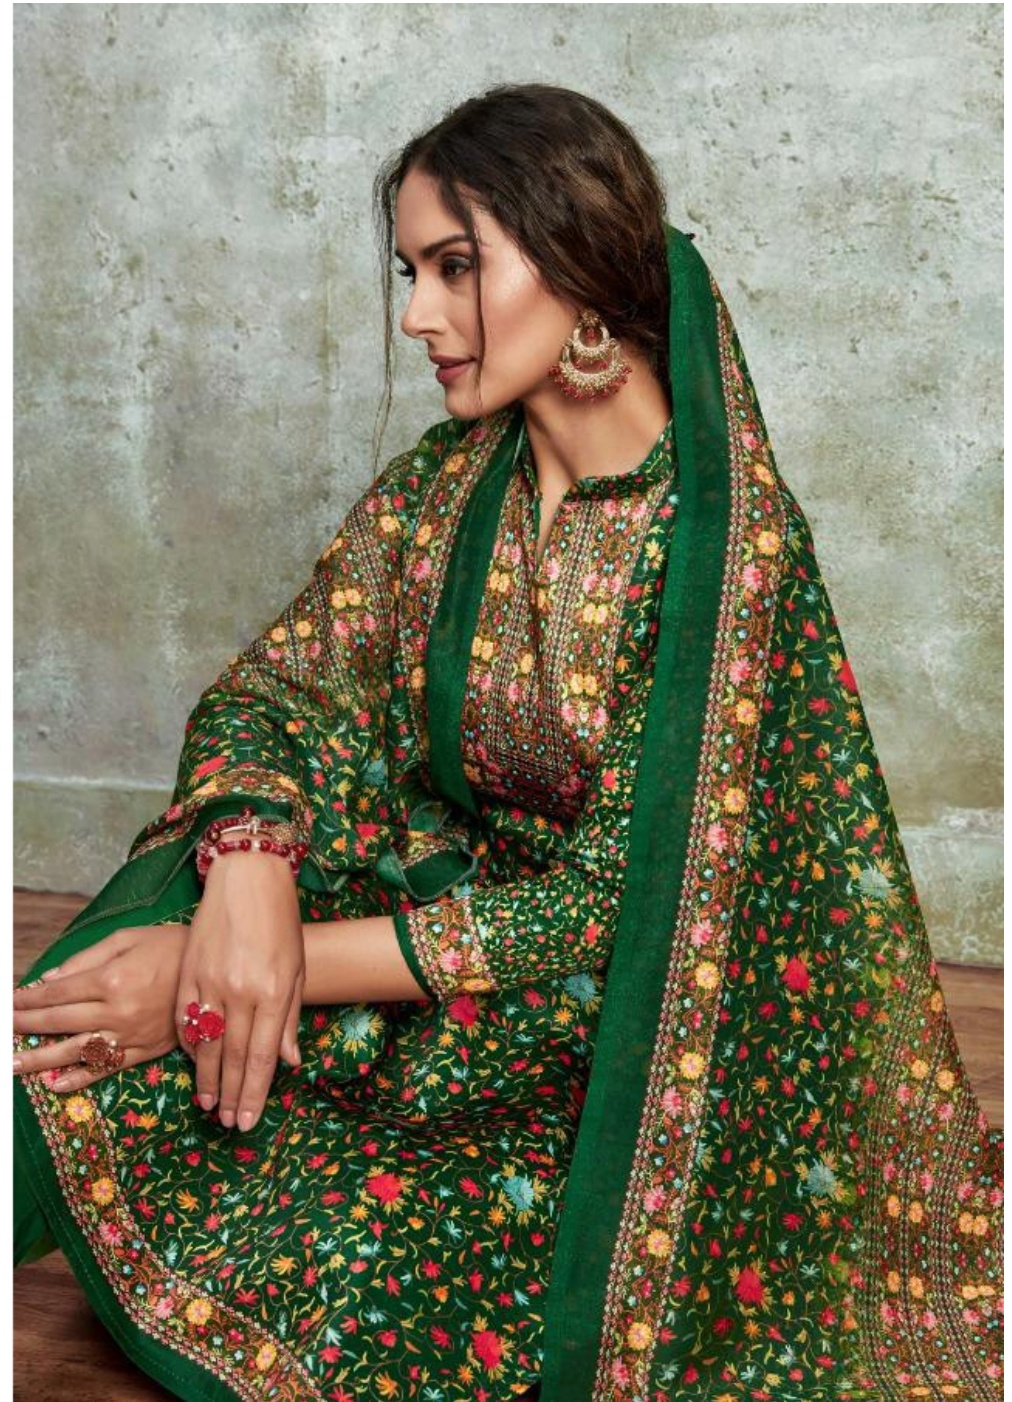

D.NO. 1008

TEXTILE DEAL