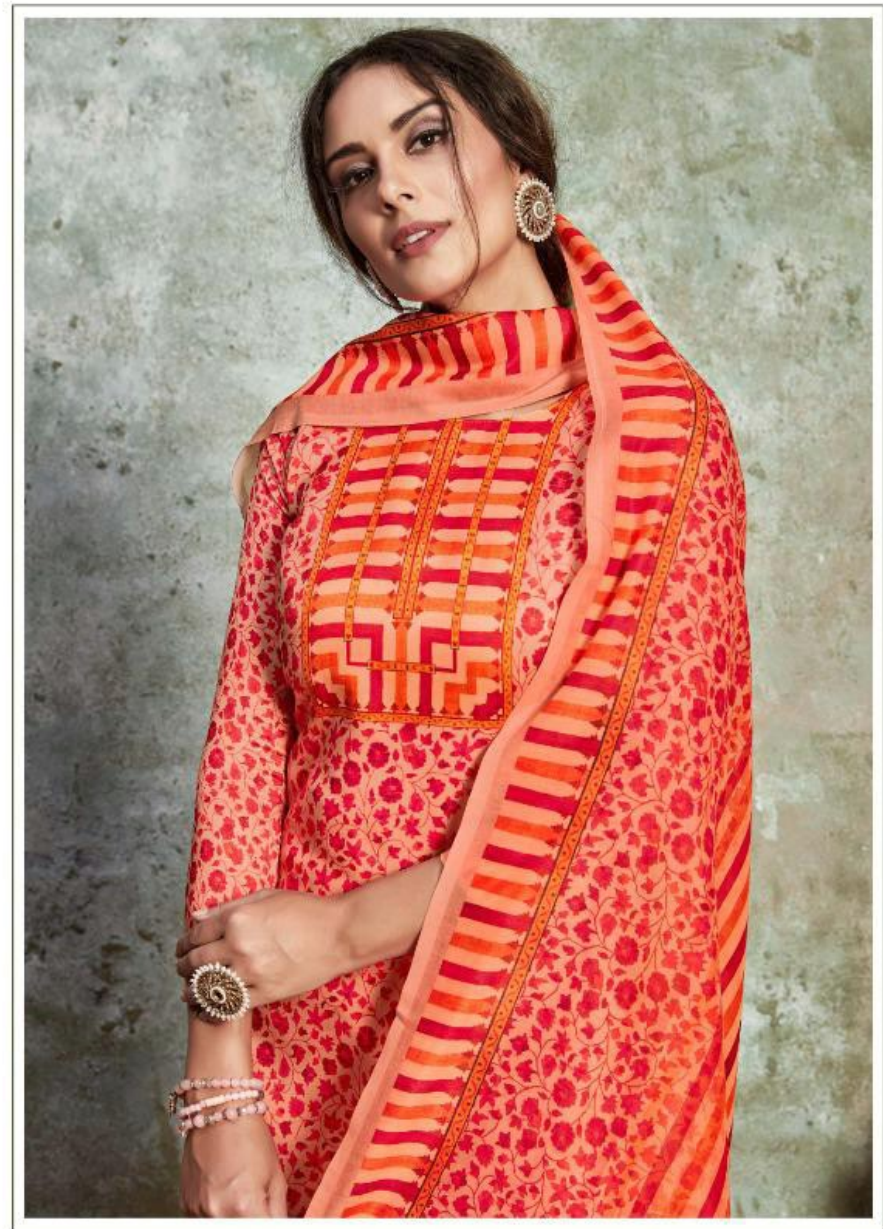

TEXTILE DEAL

D.NO. 1005