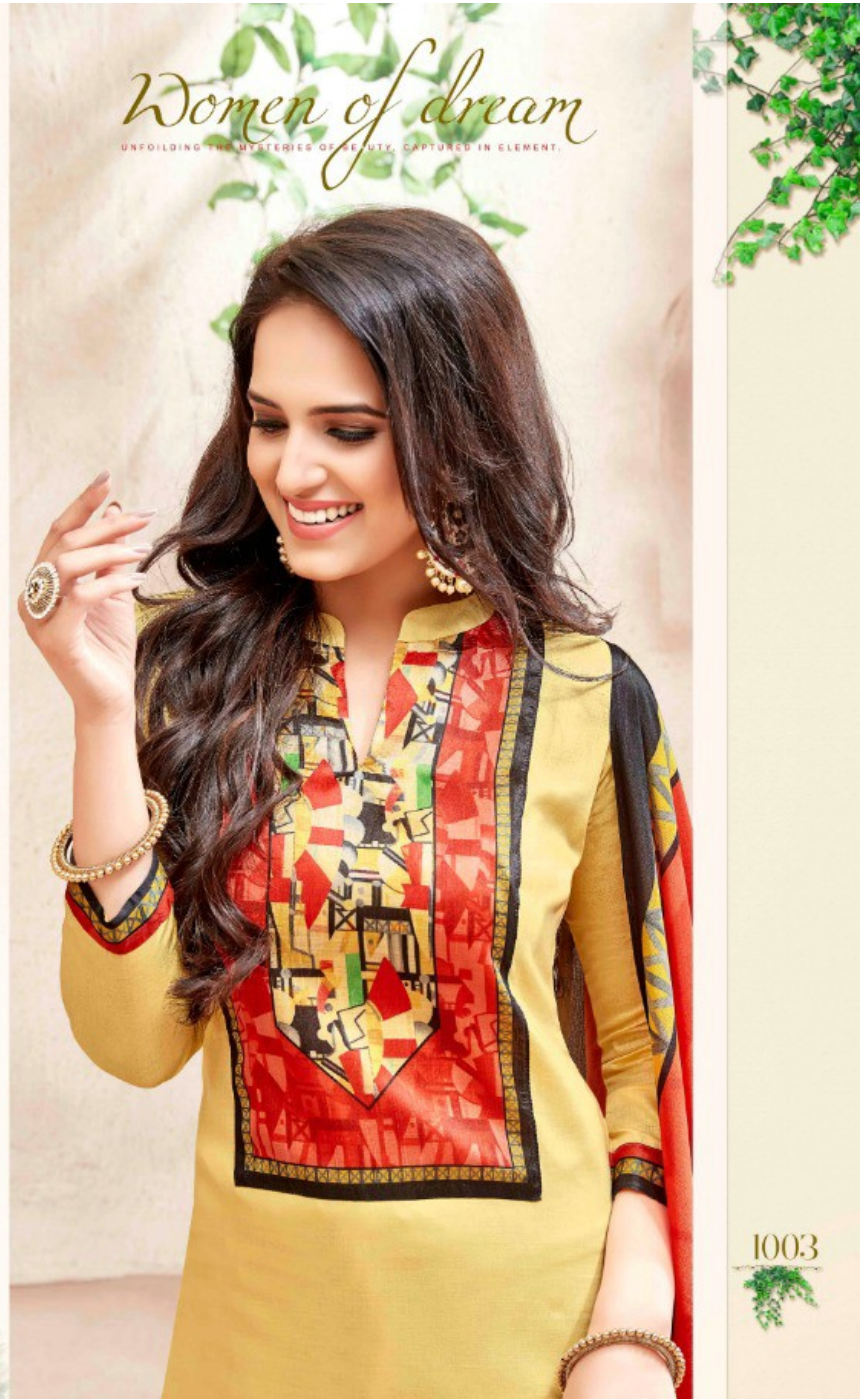

KALA FASHION™

PRINCESS

STYLE OF THE YEAR

1001

1002

1003

1004

1005

The glory touch
Soft and supple fabric dress to wear to make you look radiant.

1006

TEXTILE DEAL

Bold and graphic

Let your wild colorful instincts out the pros' with this eye-catching look that is guaranteed to thrill.