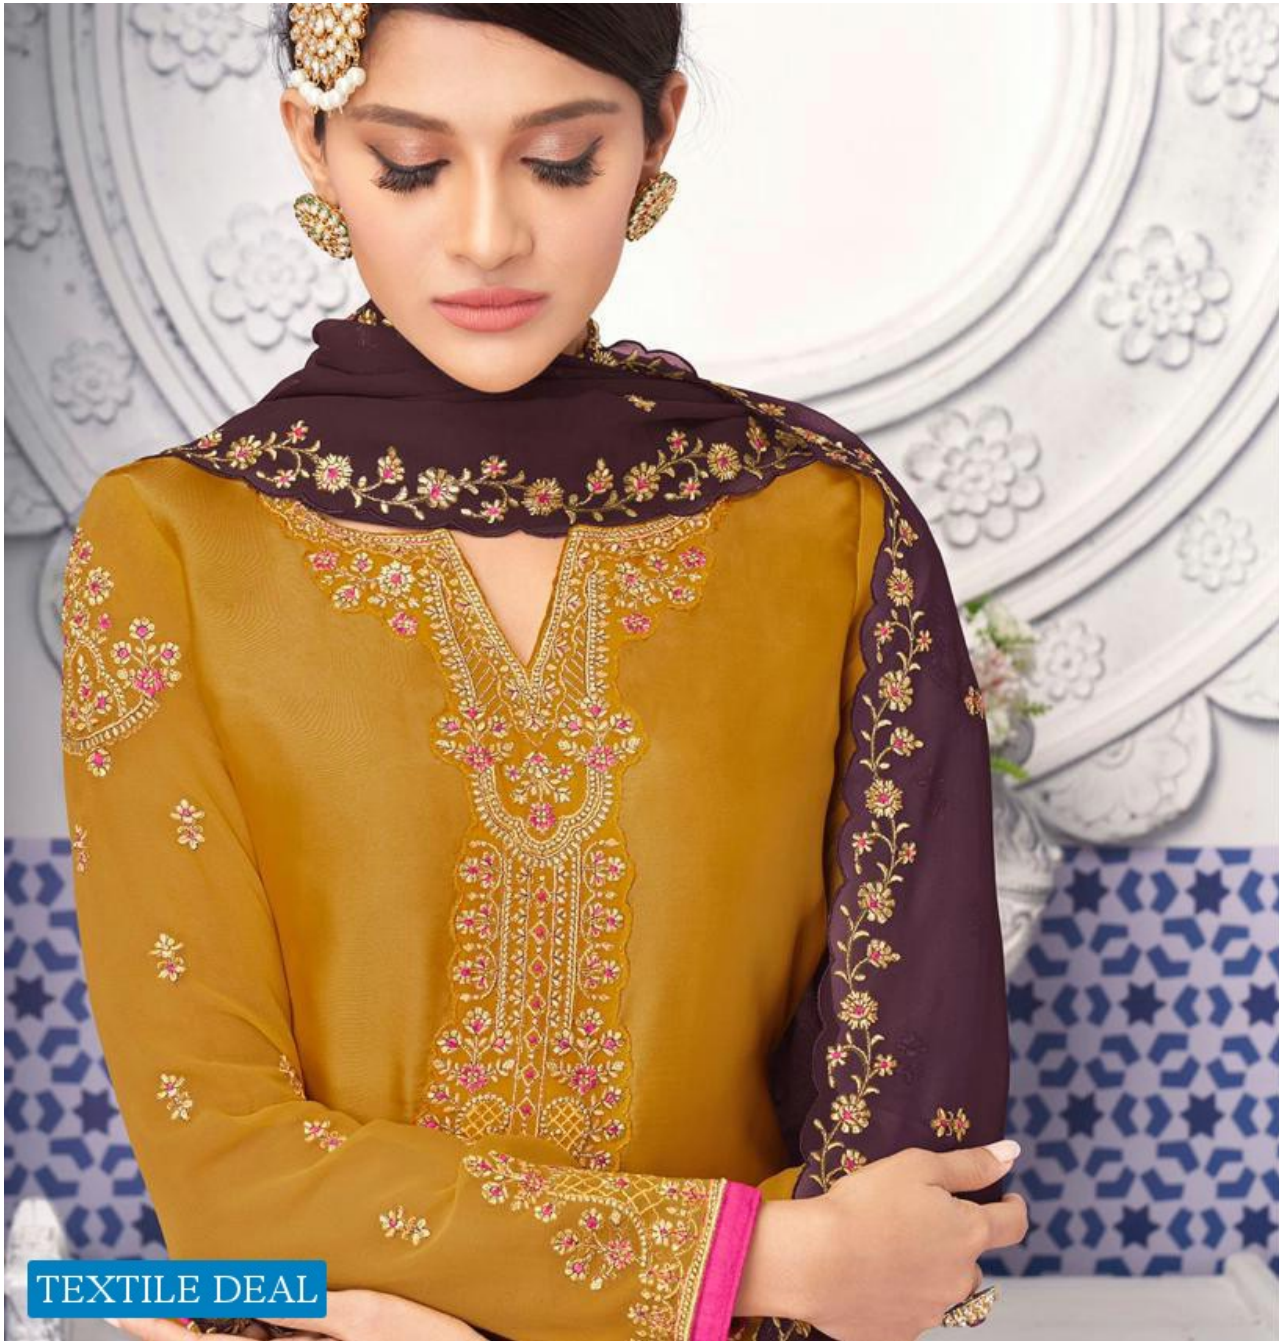

*Classic
Designs*

with feminine
charm....

TEXTILE DEAL