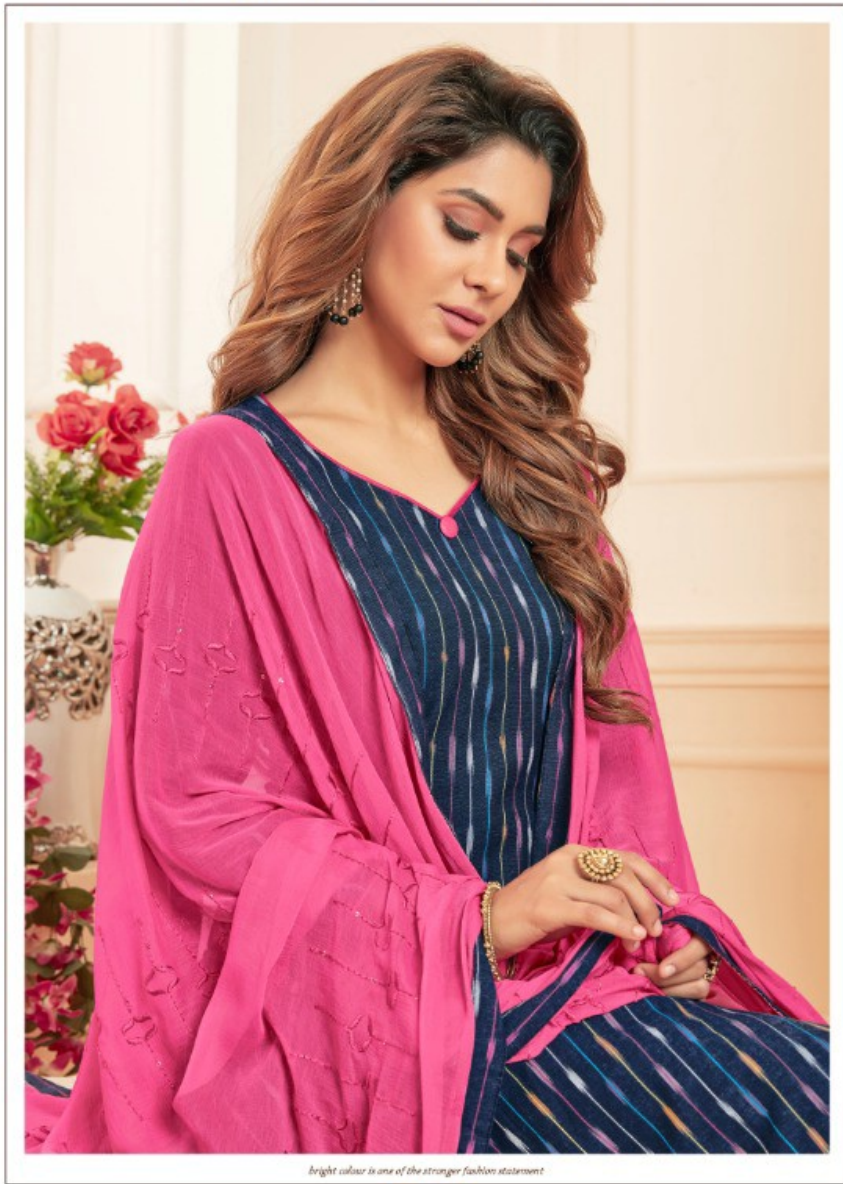

S M A R T N E S S

D. 27003

TEXTILE DEAL