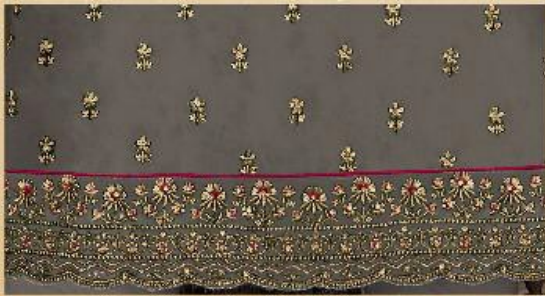

D.NO-10705

TEXTILE DEAL