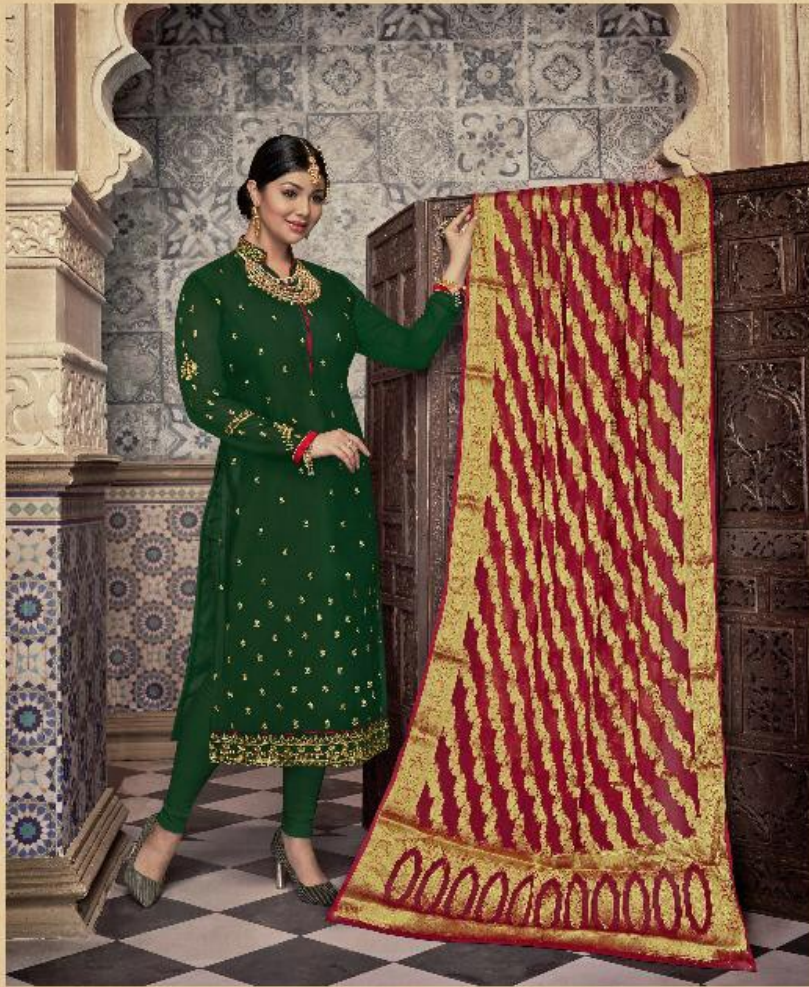

lavina®

TEXTILE DEAL