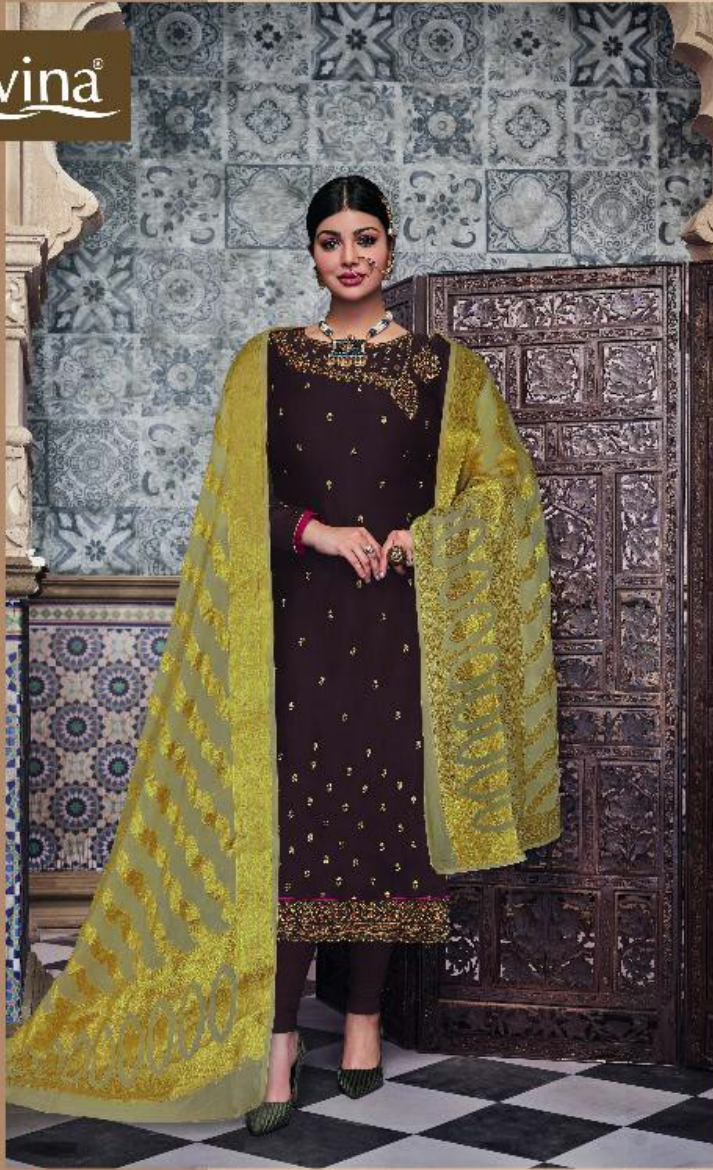

lavina®

TEXTILE DEAL