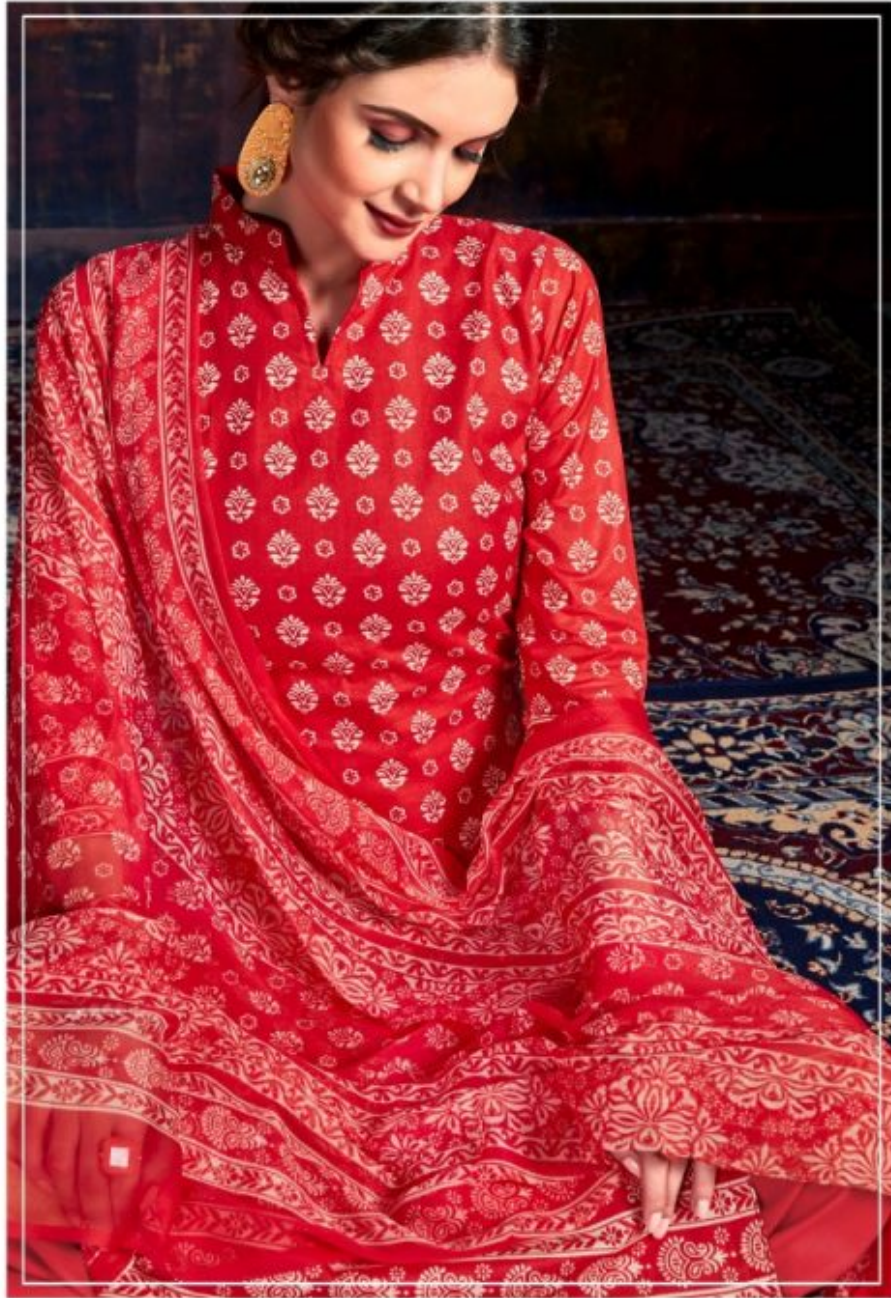

The SPECTACULAR PROPOSED DRESS
IN THE SPIRIT OF RAJASTHAN
IS PERFECT FOR THIS FESTIVE
SEASON.

Zulfat[®]
Designer Suits

GULNARA

THIS SPECTACULAR PRINTED DRESS
IN THE SHADES OF BANARASI
IS PERFECT FOR THIS FESTIVE
SEASON.