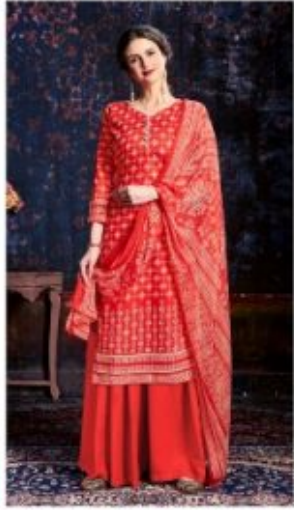

D.No.166-001

Zulfai
The Fine Suite

GULNAZZ

THIS SPECTACULAR PRINTED DRESS
IN THE SHADES OF BAANDHI
IS PERFECT FOR THIS FESTIVE
SEASON.

166-001

166-002

166-003

166-004

166-005

166-006

166-007

166-008

166-009

166-010

Zulfat
Designer Suits
GULNARAZ

GOLNARZ