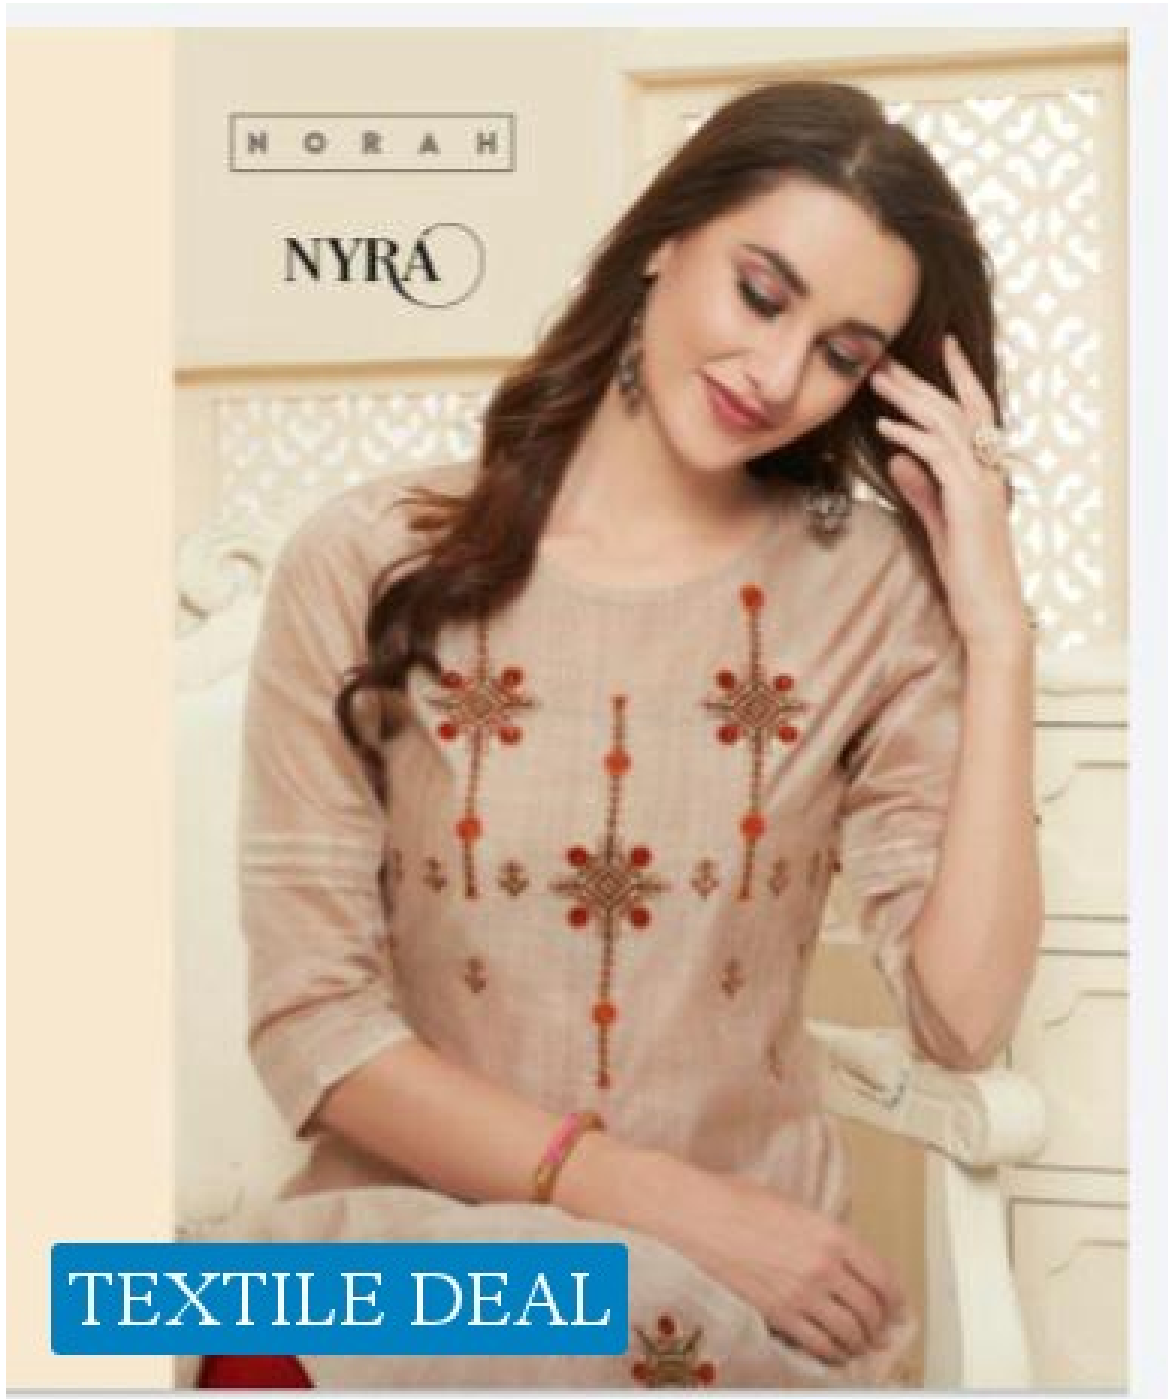

N O R A H

NYRA

TEXTILE DEAL

TEXTILE DEAL

H O R A H

THE FLAVOR OF SUBTLE ETHNIC WEAR THAT MEETS THE CONTEMPORARY GLAM
VIVIDLY EXPLODES WITH MINUTE DETAILS OF ELEGANCE.

N1002

N1005