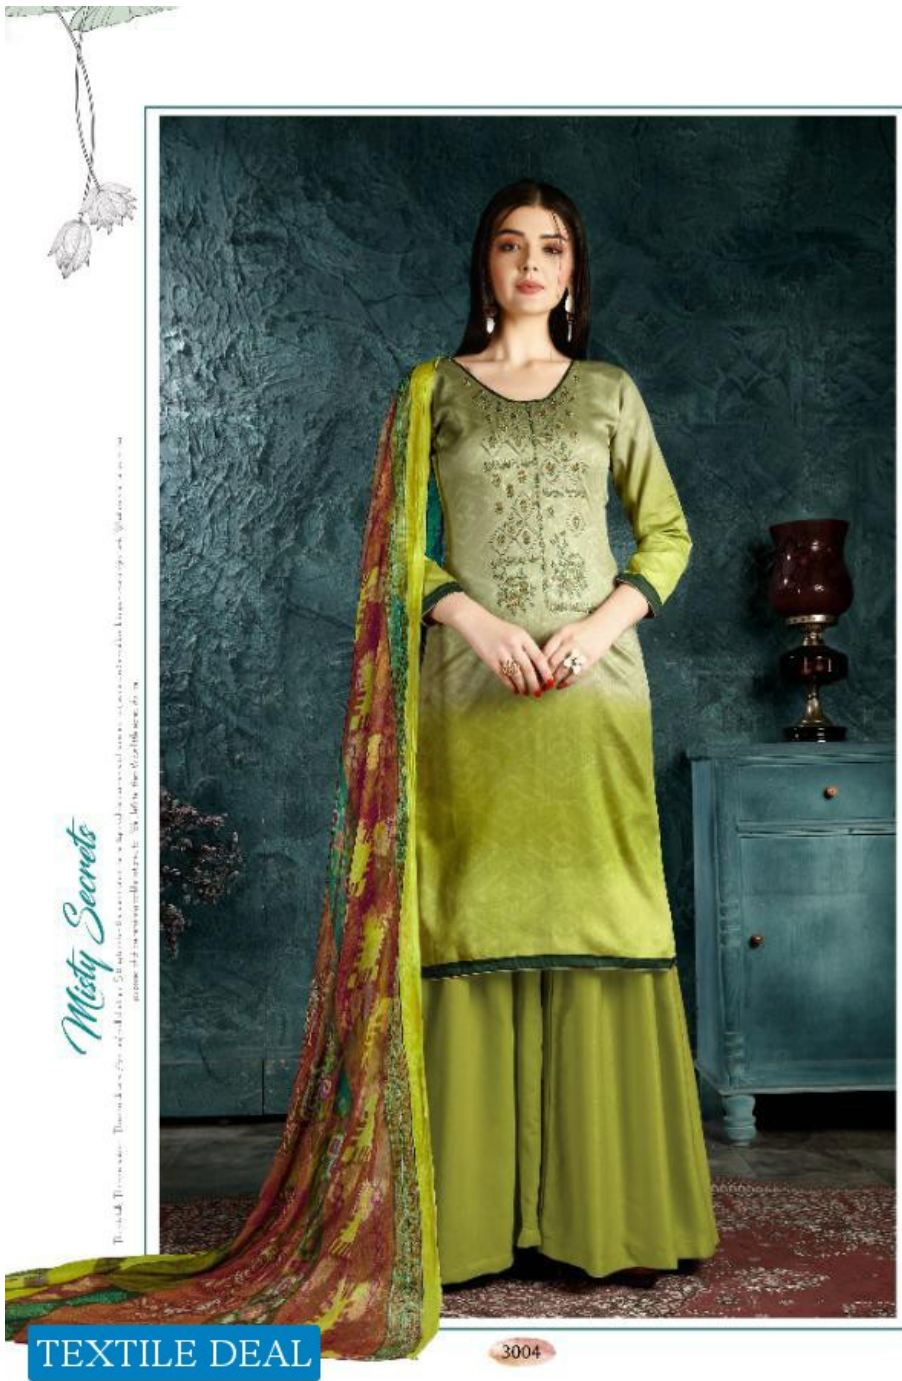

3008

TEXTILE DEAL

The image is a promotional advertisement for a textile brand. It features a woman modeling a pink and purple outfit with intricate embroidery. The background is a dark, textured wall. The text 'The angel from the east' is written in a cursive font in the upper right corner. The text 'TEXTILE DEAL' is written in a blue box at the bottom left. There is also a small floral illustration in the bottom left corner.

The angel from the east

TEXTILE DEAL

Serene Grace

Handcrafted in silk, this elegant ensemble features a long-sleeved kurta with intricate floral embroidery and a matching dupatta. The design is inspired by traditional Indian motifs, creating a look of timeless grace and sophistication.