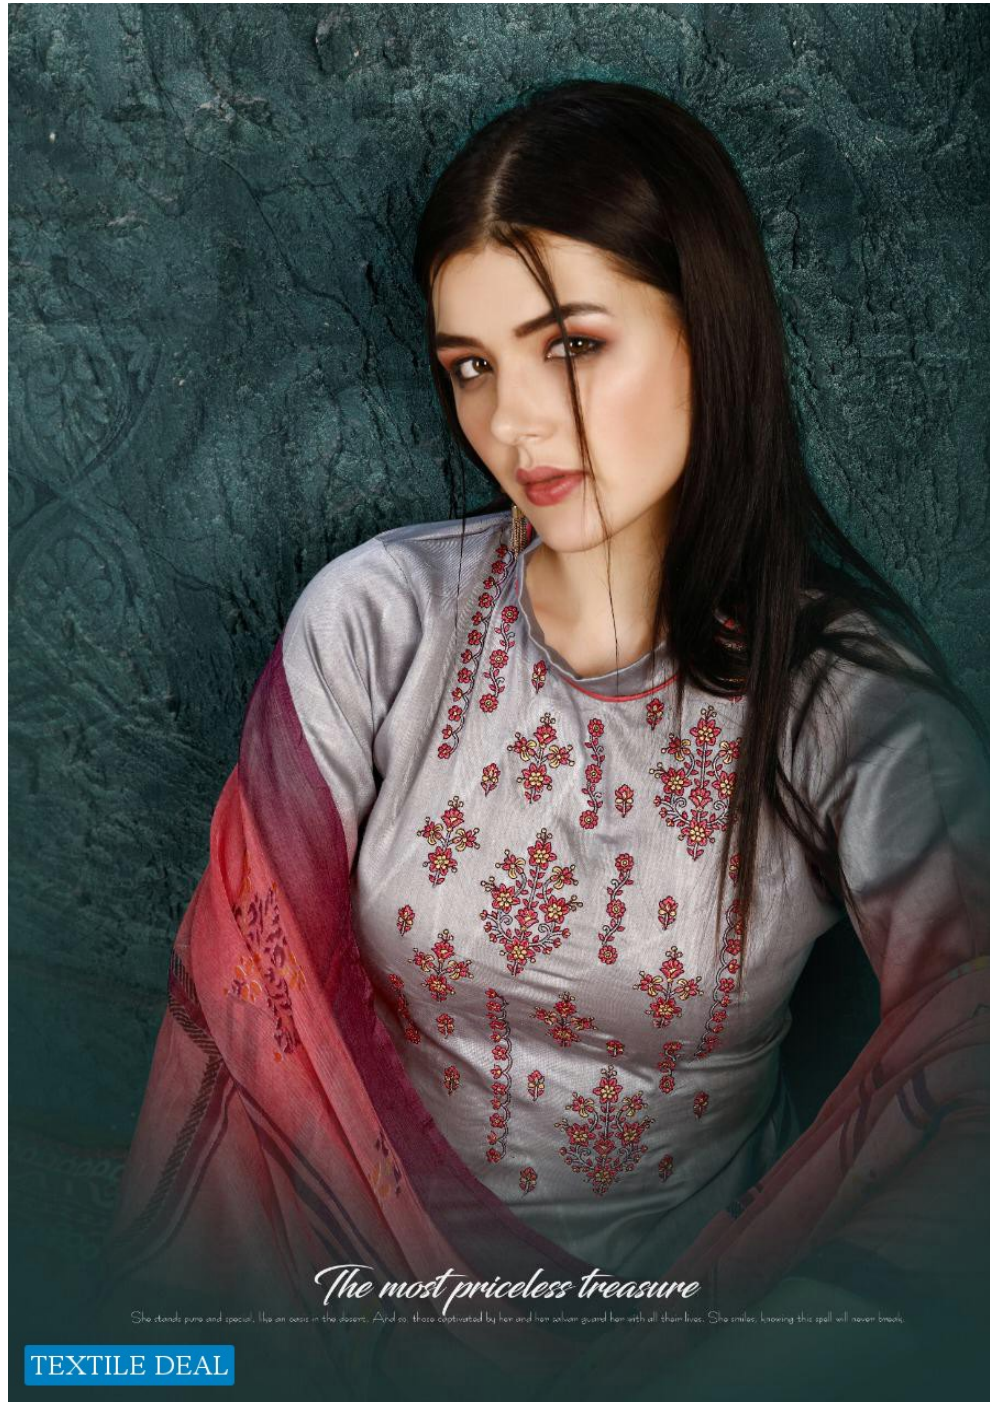

The most priceless treasure

TEXTILE DEAL