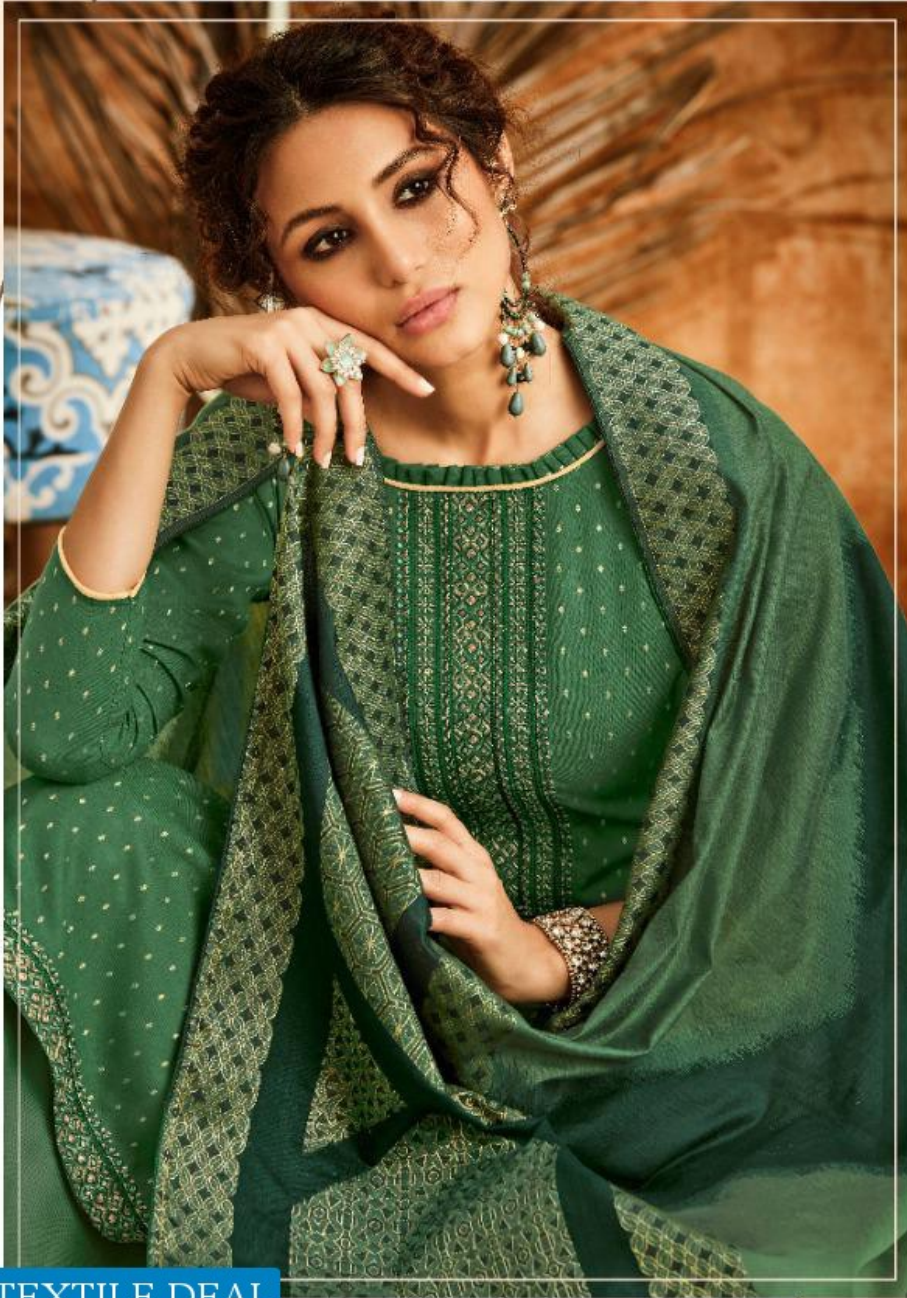

TEXTILE DEAL