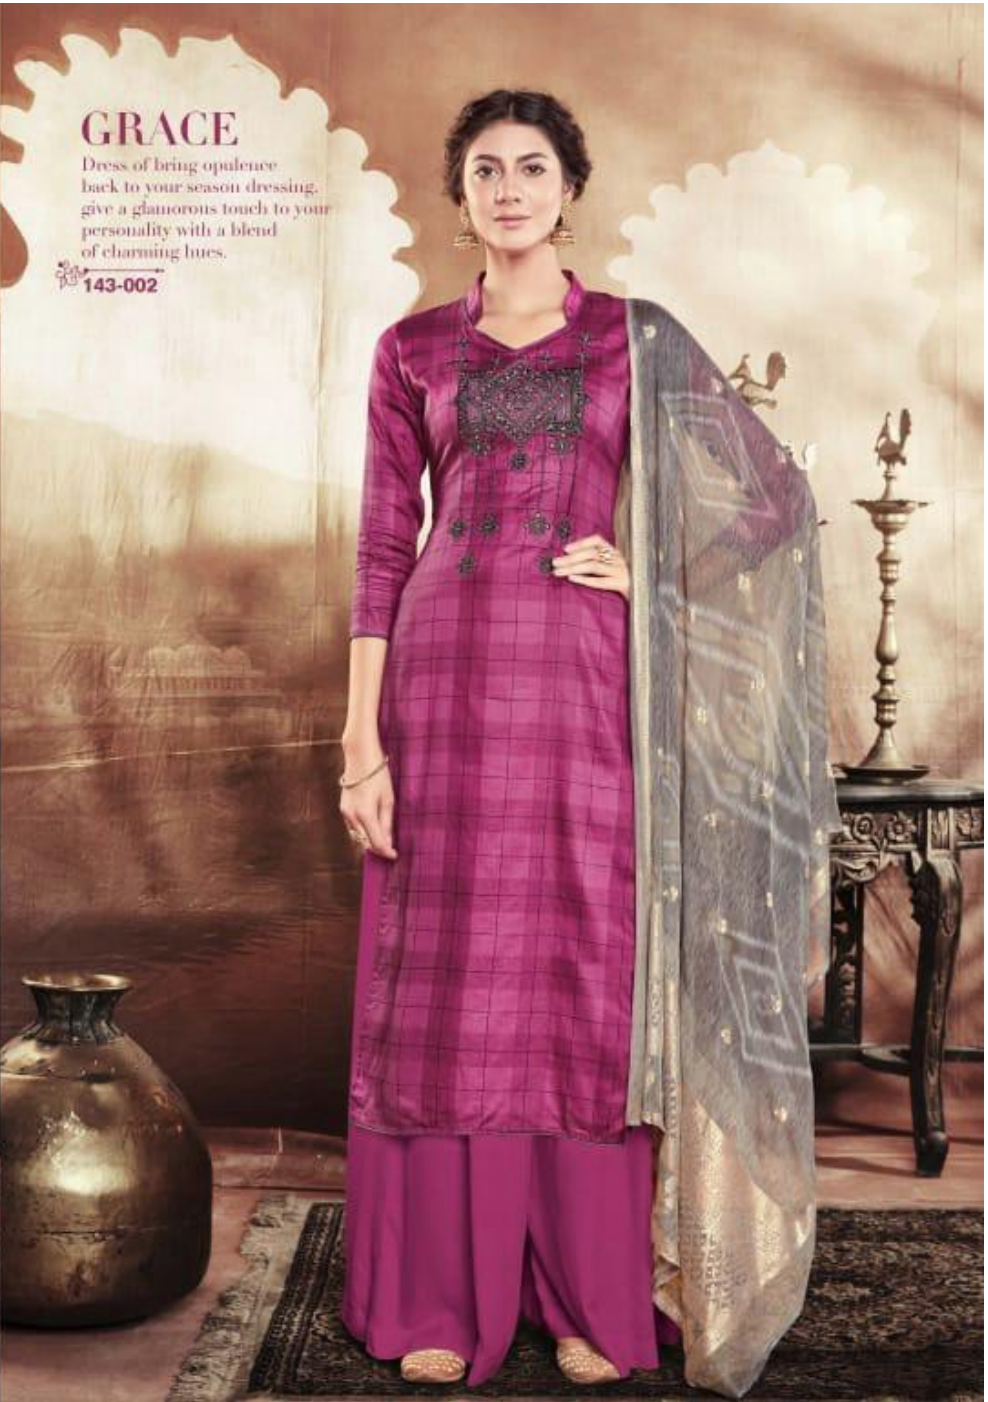

GRACE

Dress of bring opulence back to your season dressing, give a glamorous touch to your personality with a blend of charming hues.

143-002