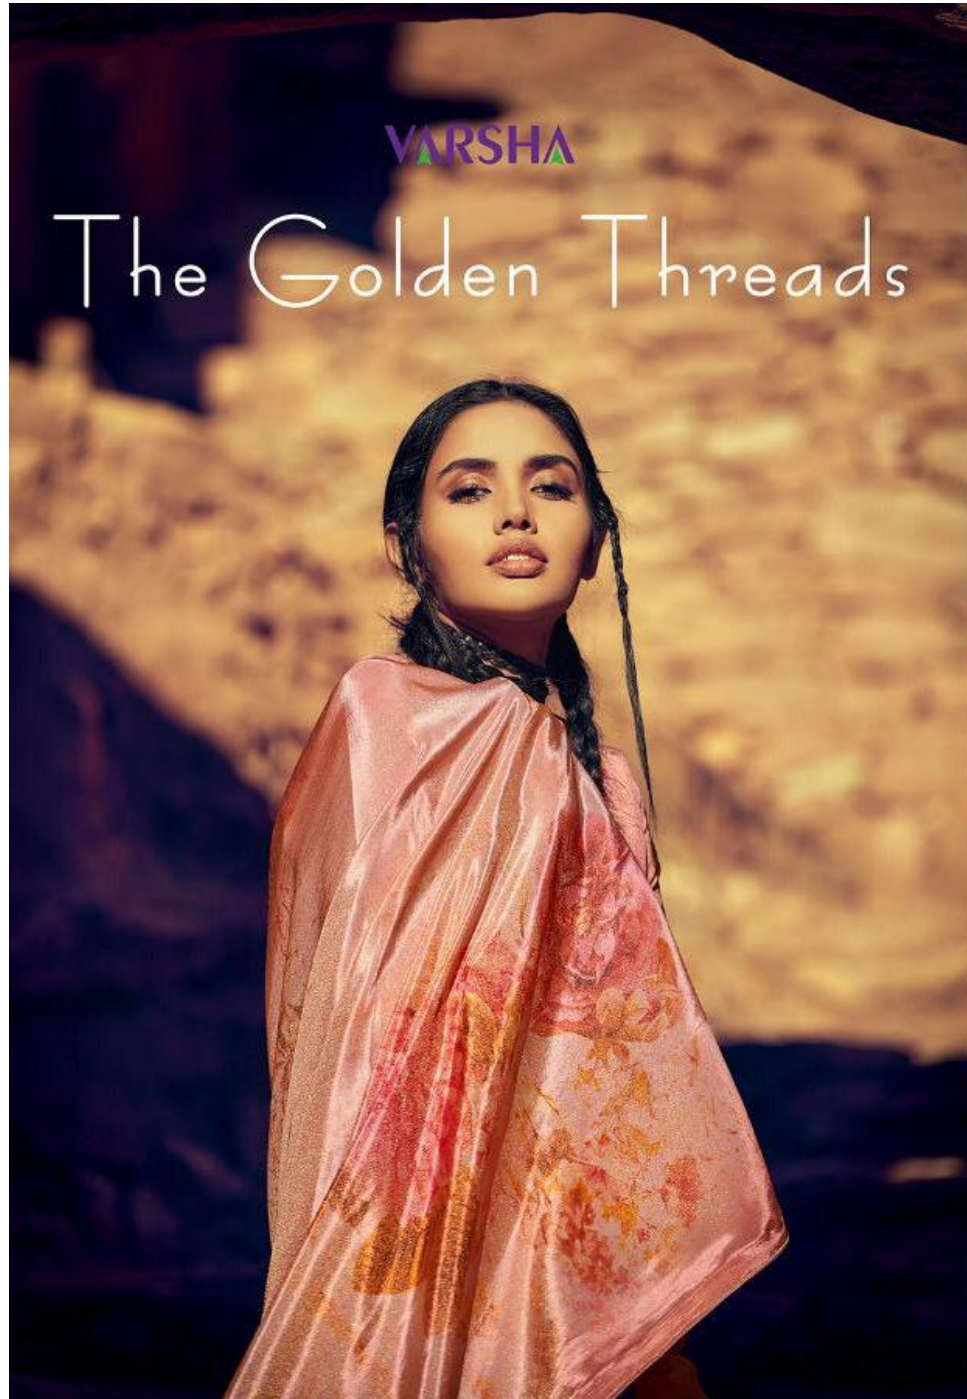

# The Golden Threads

GT-25

GT-23

GT-21 (AQUA SKY)

GT-22 (AMBER YELLOW)

GT-23 (CORAL PEACH)

GT-24 (PISTACHIO)

VARSHA

GT-25 (PEARL PINK)

GT-26 (ICE GREY)

The Golden Threads

GT-24