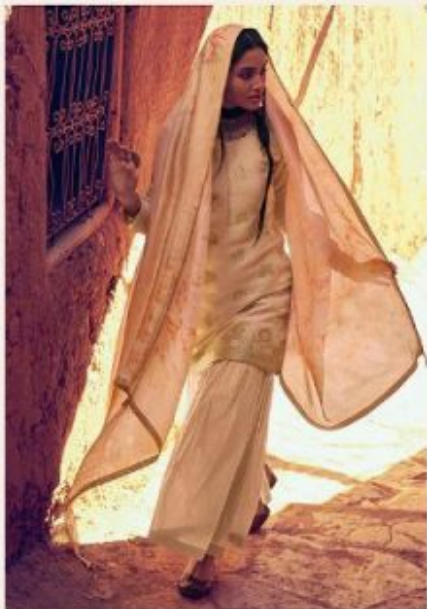

# The Golden Threads

GT-25

GT-23

GT-21 (AQUA SKY)

GT-22 (AMBER YELLOW)

GT-23 (CORAL PEACH)

GT-24 (PISTACHIO)

VARSHA