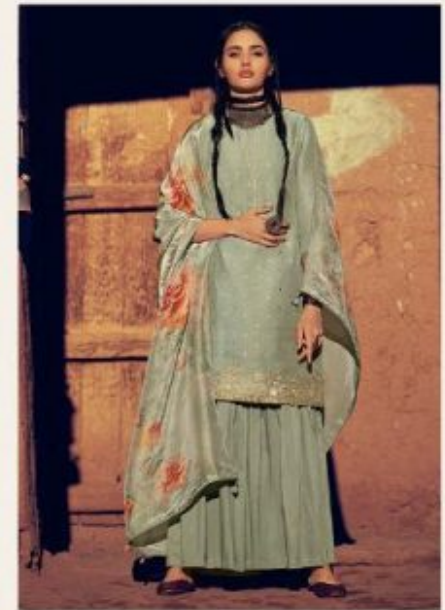

GT-26 (ICE GREY)

The Golden Threads