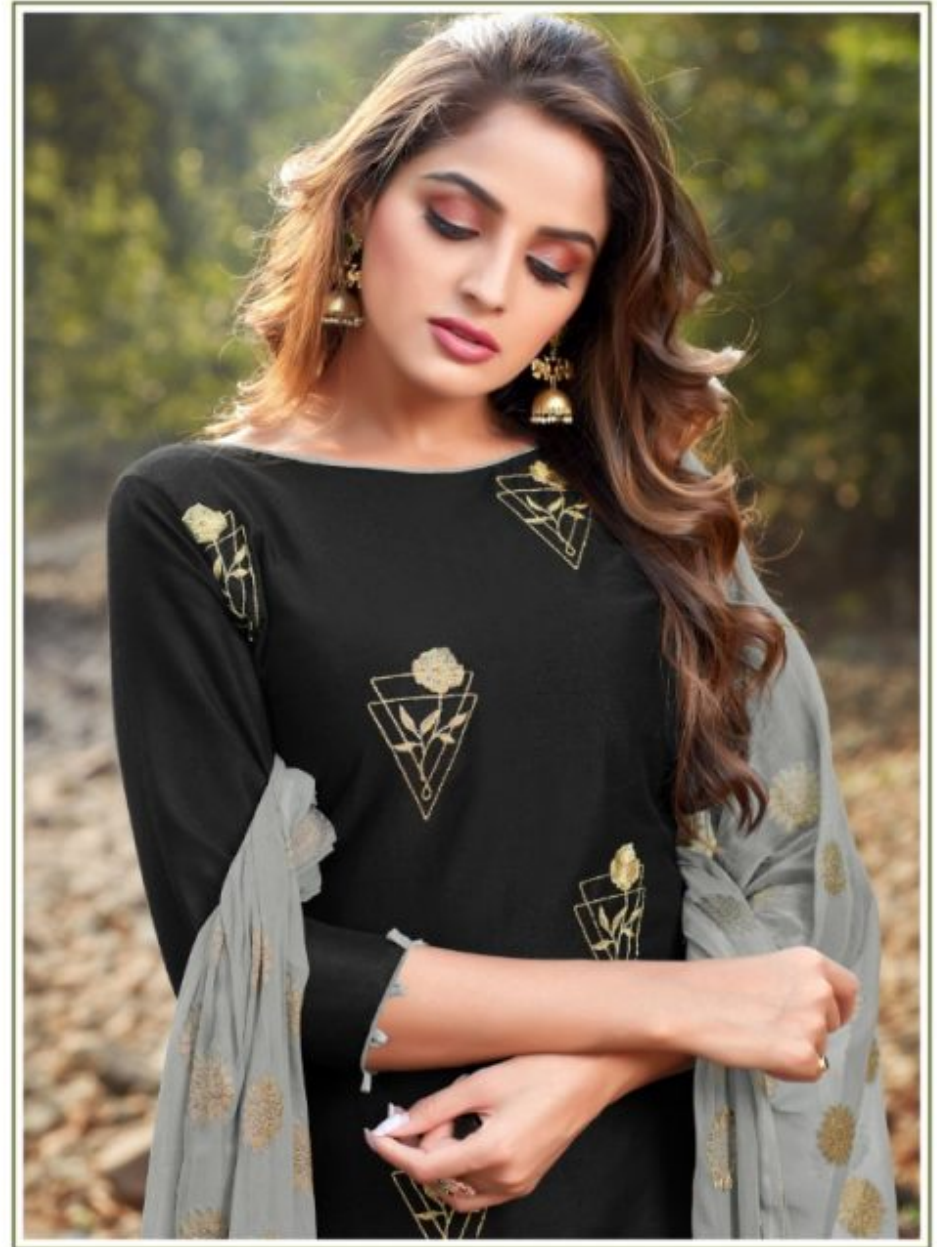

Zarina

*Editen*

NOURISHING  
UNBELIEVABLE  
CRAFTS WITH  
FRESHNESS  
IN STYLING.  
33010

*Mahck*

SILKY GRACE  
YOUR  
ELEGANCE WILL  
BE CLEAR  
FOR ALL  
33007

*Sunshine*

ETERNAL  
SUNSHINE IS  
YOUR  
ELEGANCE  
TOUCH OF  
INNOCENCE.  
33003

*exclent*

Bestow a pure delicacy to the eyes around you with this alluring  
drape make this exclusive traditional  
indian dress with cotemporary modern  
designs and exceptional feel your prized possession.