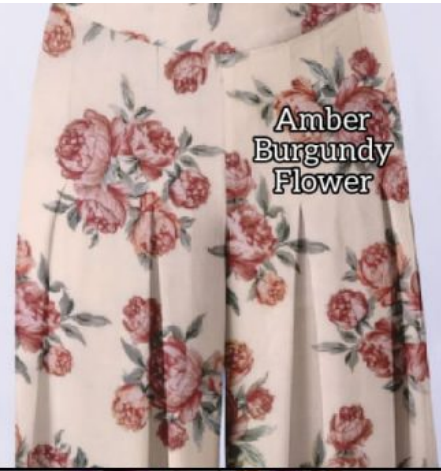

## FLYING PALAZZO

Fabric:  
Premium Quality  
Soft Georgette  
with Lycra Inner

Size:  
32-34 (XL)  
36-38 (2XL)

Blossom Pink  
Flower

FRONT VIEW  
Pleated Design

SIDE VIEW  
Flying Layer

**LATEST FASHION • HI-QUALITY • LOWEST PRICE**

Wildberry

Off White  
Jungle

Amber  
Burgundy  
Flower

Honey Yellow  
Flower

White Purple  
Flower

Milky  
White

Peach

Mint  
Green

**FLYING PALAZZO**

Fabric:  
Premium Quality  
Soft Georgette  
with Lycra Inner

Size:  
32-34 (XL)  
36-38 (2XL)

Egyptian  
Blue

**LATEST FASHION • HI-QUALITY • LOWEST PRICE**