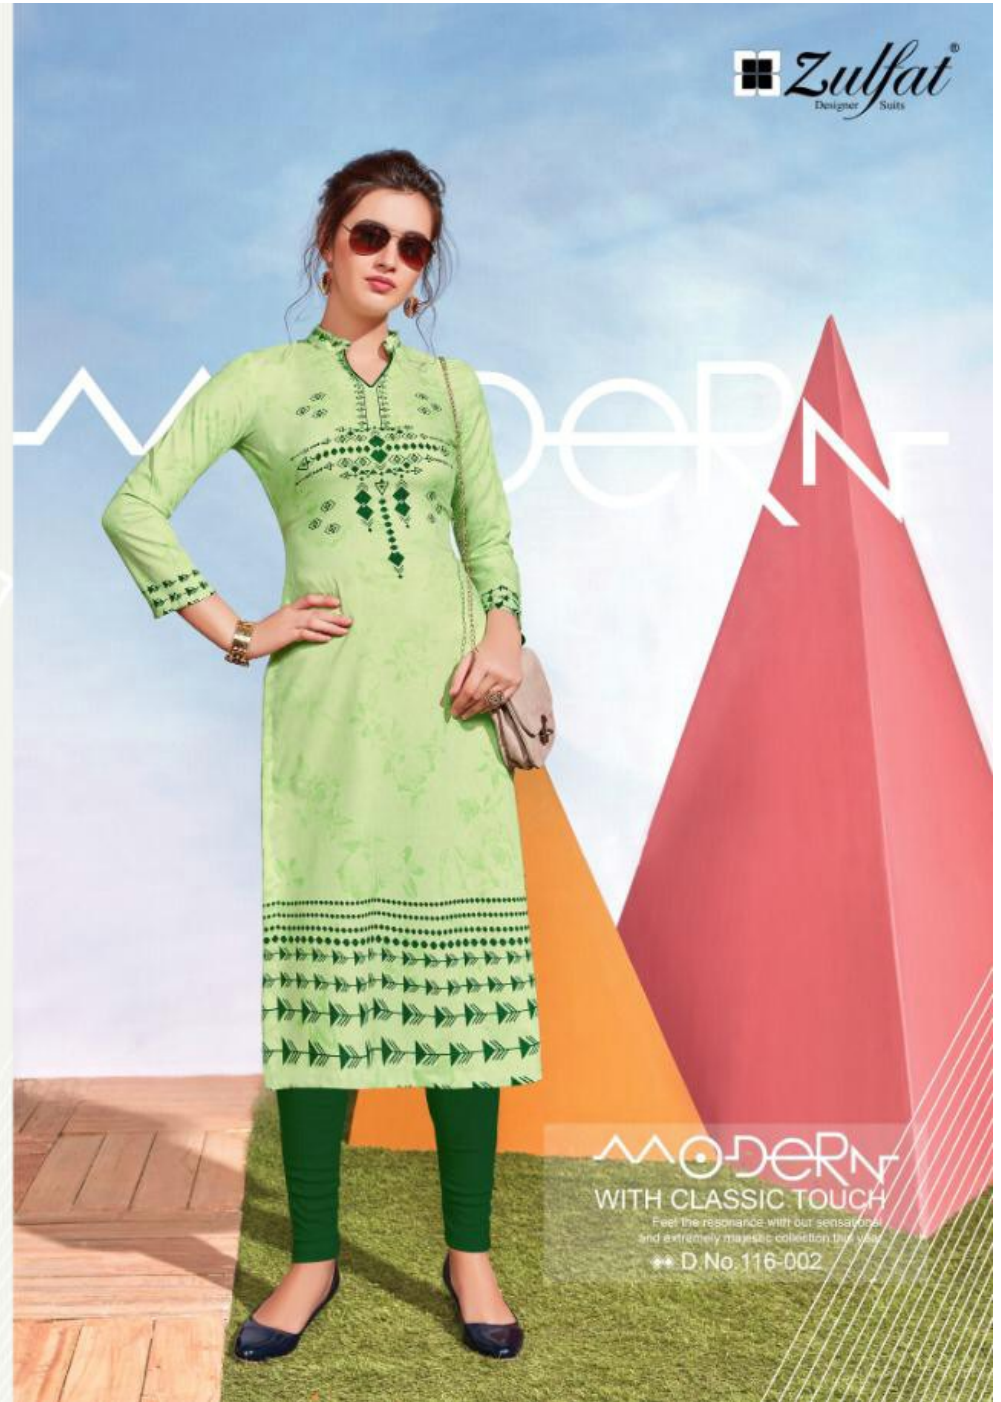

# REGINA

Some style is legendary

TEXTILE DEAL

TEXTILE DEAL

**Zulfat**  
Designer Suits

**MODERN**  
WITH CLASSIC TOUCH

Feel the resonance with our sensational and extremely majestic collection this year.

\*\* D. No. 116-002