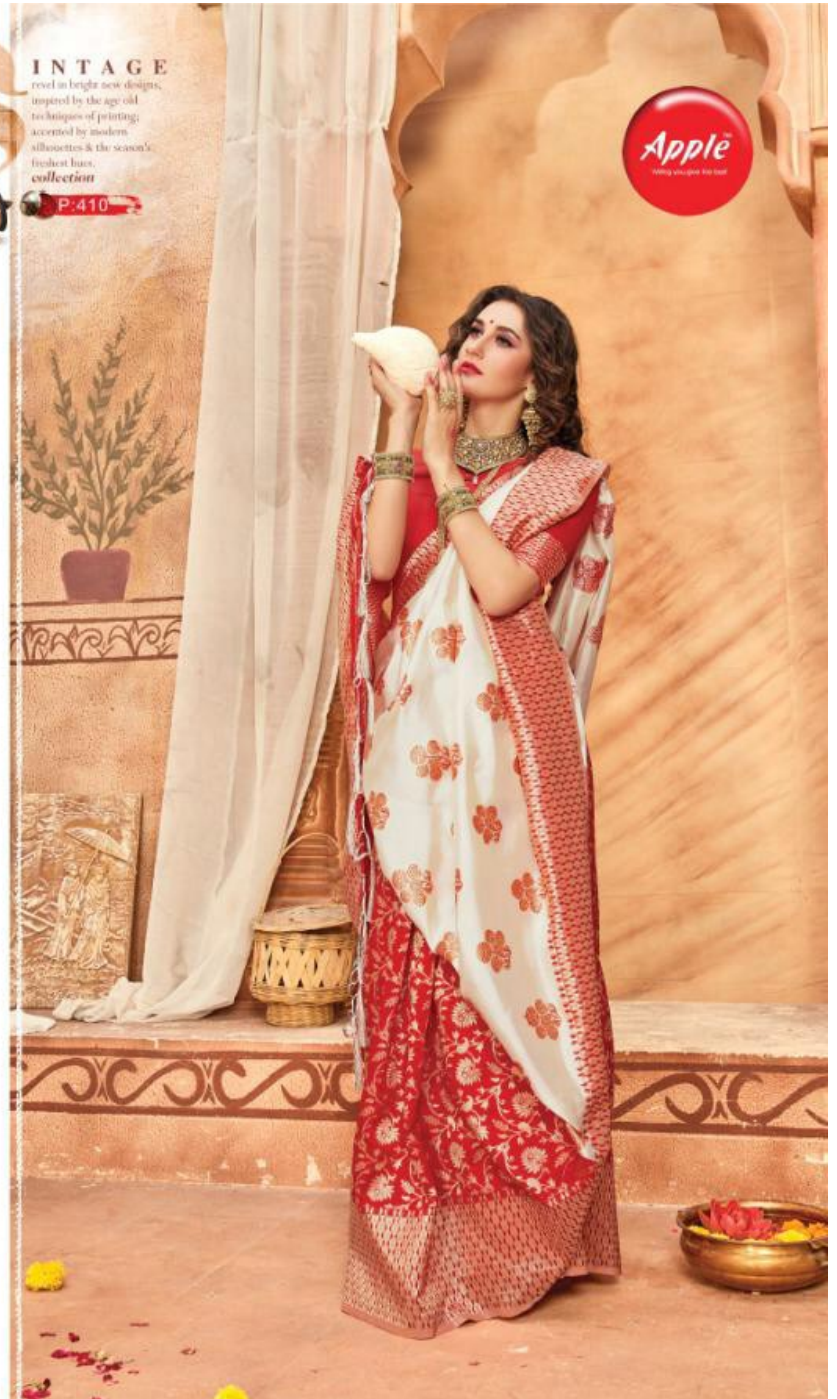

TEXTILE DEAL

INTAGE
reveal an brighter new designs,
inspired by the age old
techniques of painting,
accented by modern
silhouettes & the season's
freshest hues.
collection

P-410