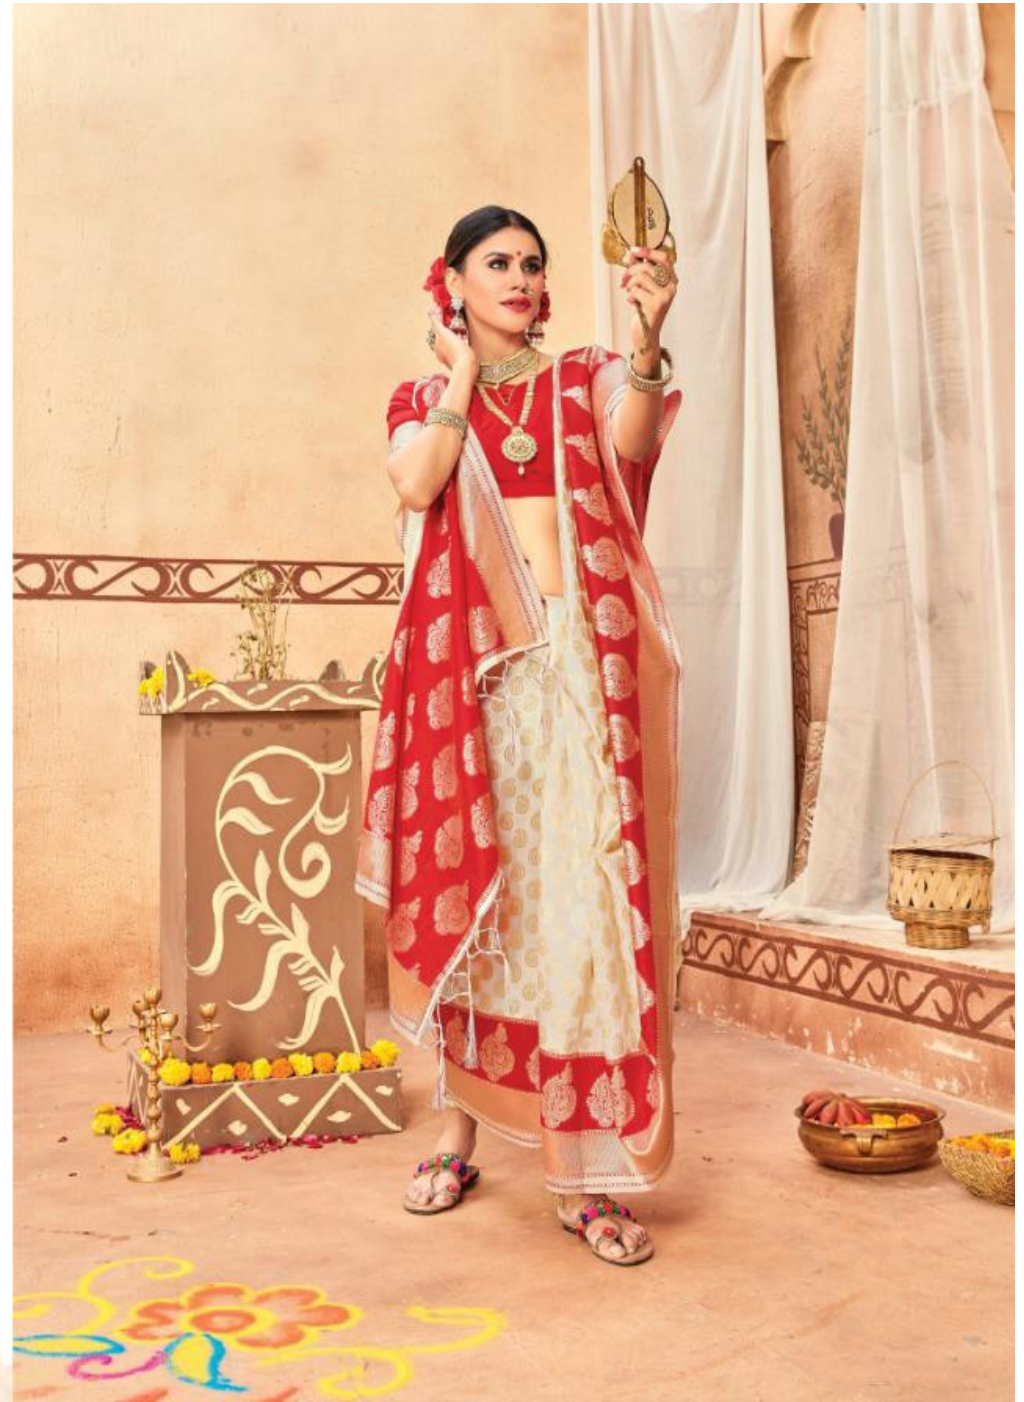

various florals mixed with contrasting colors add a modern approach to ethnic style, glamorous luxe

P.402

EASON'S
dramatic designs and organize
its all you need for
perfection this
season...
essentials

TEXTILE DEAL

TEXTILE DEAL

ROCHE
the distinct style with global trends,
unique designs and a luxurious
array of hues get merged
with your fashionable side
this summer
collection

P-404

Apple
THE ORIGINAL

Pooja

P: 405

TEXTILE DEAL