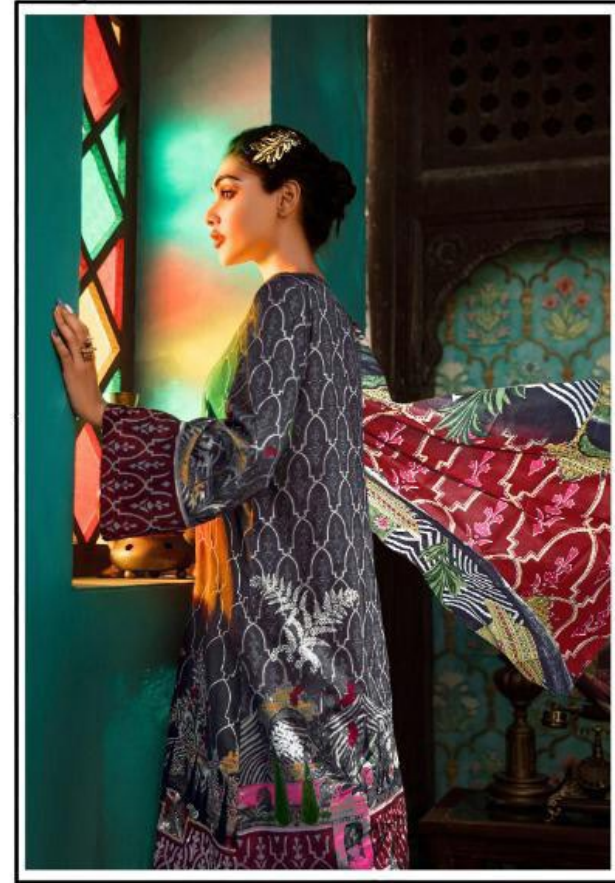

TEXTILE DEAL

Gull Ahmed ORIGINAL LAWN
LAWN COLLECTION 6TH EDITION

D.55